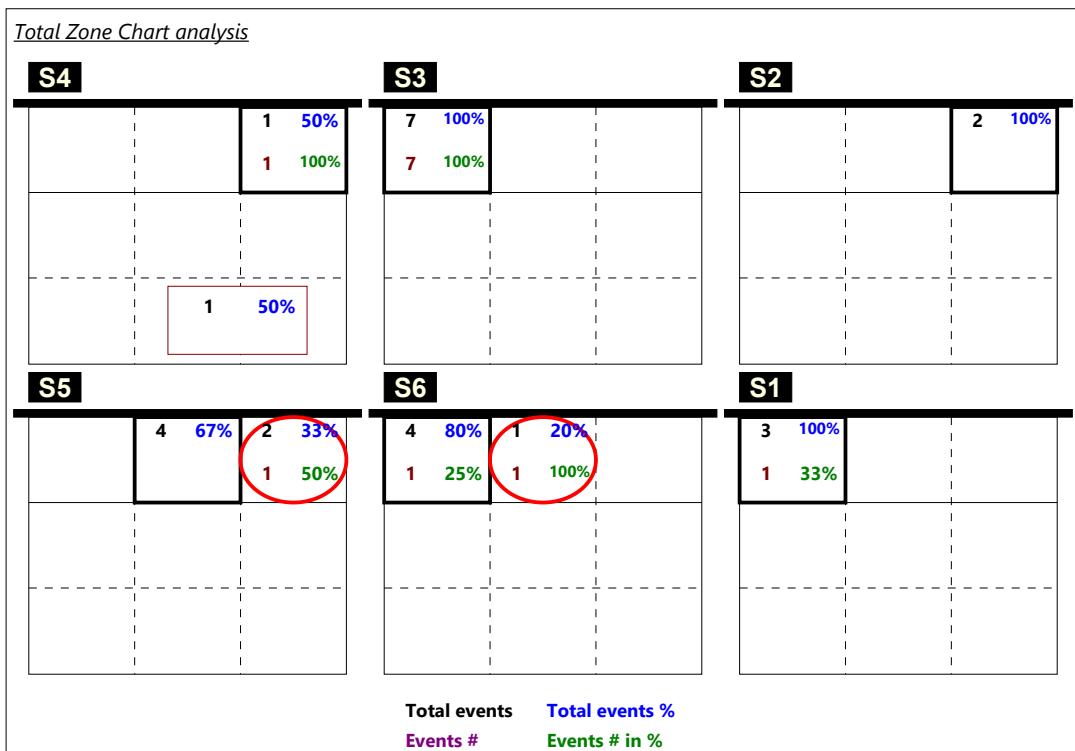

NAHRÁVAČ, SETTER - 7

Distribution after excellent (#) and positive (+) reception in zone 1+9

Distribution after excellent (#) and positive (+) reception in zone 6+8