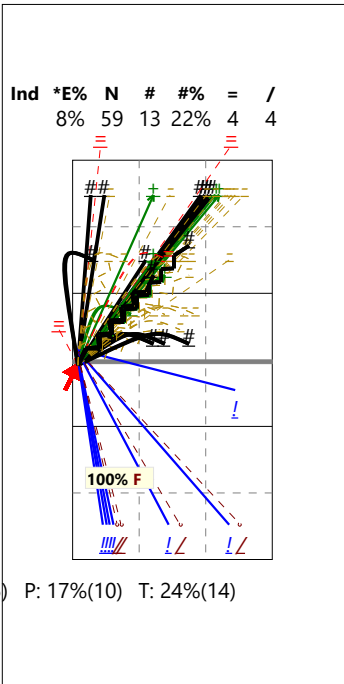

SMEČAŘ, OUTSIDE HITTER - 6

High set in 4 (V5)

High set in 2 (V6)

High pipe (VP)

Serve

Shoot in 4 (X5)

Shoot in 2 (X6)

Shoot pipe (XP)

Reception

Total Analysis by Players

Finland U19 Women | 6 Hämäläinen | Reception | Rotation detail

Player	Skill	Type	S	Set	Ind	*E%	Tot	=	%	BP	pS	/	%	BP	pS	-	%	!	%	+	%	#	%	BP	pS	
6 Hämäläinen	Reception	1	.	-17%	6	1	17%	1	2	33%	3	50%	
		6	.	25%	8	1	12%	1	.	3	38%	1	12%	3	38%	
		5	.	22%	9	1	11%	1	5	56%	.	.	2	22%	1	11%	
		4	.	43%	7	1	14%	1	1	14%	1	14%	2	29%	2	29%	
		3	.	32%	19	2	11%	2	7	37%	2	11%	2	11%	2	11%	6	32%
		2	.	29%	17	2	12%	2	6	35%	2	12%	2	12%	2	12%	5	29%