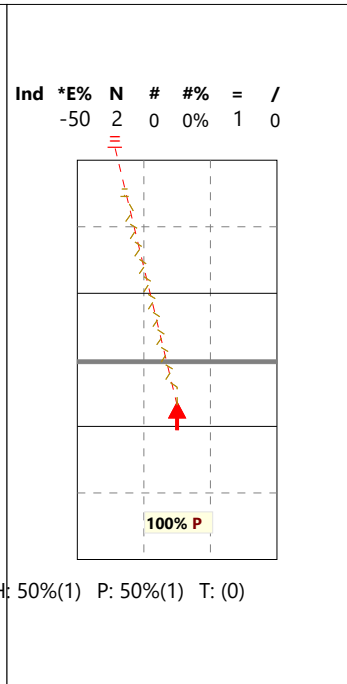

SMEČAŘ, OUTSIDE HITTER - 6

High set in 4 (V5)

High set in 2 (V6)

High pipe (VP)

Serve

Shoot in 4 (X5)

Shoot in 2 (X6)

Shoot pipe (XP)

Reception

Total Analysis by Players

Finland U19 Women | 6 Hämäläinen | Reception | Rotation detail

Player	Skill	Type	S	Set	Ind	*E%	Tot	=	%	BP	pS	/	%	BP	pS	-	%	!	%	+	%	#	%	BP	pS	
6 Hämäläinen	Reception	1	.	-17%	6	1	17%	1	2	33%	3	50%	
		6	.	25%	8	1	12%	1	.	3	38%	1	12%	3	38%	
		5	.	22%	9	1	11%	1	5	56%	.	.	2	22%	1	11%	
		4	.	43%	7	1	14%	1	1	14%	1	14%	2	29%	2	29%	
		3	.	32%	19	2	11%	2	7	37%	2	11%	2	11%	2	11%	6	32%
		2	.	29%	17	2	12%	2	6	35%	2	12%	2	12%	2	12%	5	29%