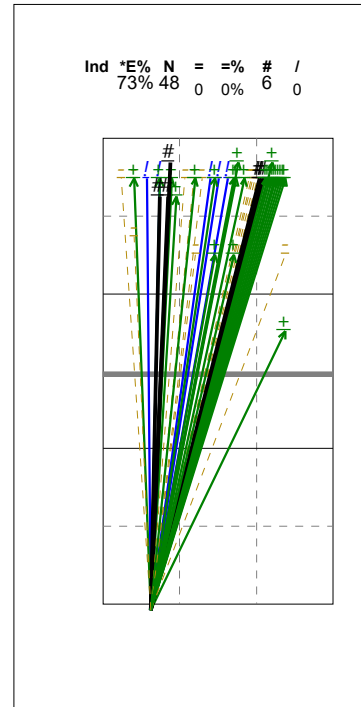

SMEČAŘ, OUTSIDE HITTER - 6

High set in 4 (V5)

High set in 2 (V6)

High pipe (VP)

Serve

Shoot in 4 (X5)

Shoot in 2 (X6)

Shoot pipe (XP)

Reception

Total Analysis by Players

Finland U19 Women | 6 Hämäläinen | Reception | Rotation detail

Player	Skill	Type	S	Set	Ind	*E%	Tot	=	%	BP	pS	/	%	BP	pS	-	%	!	%	+	%	#	%	BP	pS	
6 Hämäläinen	Reception	1	.	-17%	6	1	17%	1	2	33%	3	50%	
		6	.	25%	8	1	12%	1	.	3	38%	1	12%	3	38%	
		5	.	22%	9	1	11%	1	5	56%	.	.	2	22%	1	11%	
		4	.	43%	7	1	14%	1	1	14%	1	14%	2	29%	2	29%	
		3	.	32%	19	2	11%	2	7	37%	2	11%	2	11%	2	11%	6	32%
		2	.	29%	17	2	12%	2	6	35%	2	12%	2	12%	2	12%	5	29%