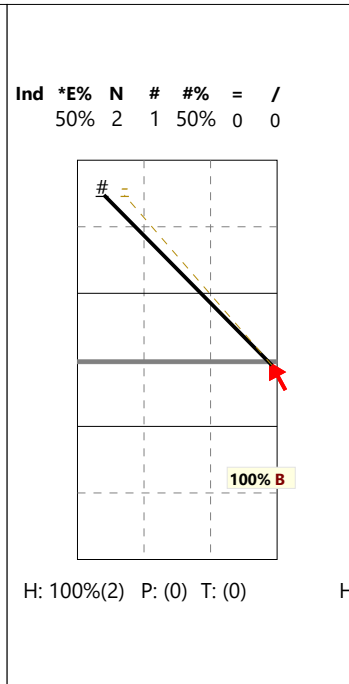

SMEČAŘ, OUTSIDE HITTER - 6

High set in 4 (V5)

High set in 2 (V6)

High pipe (VP)

Serve

Shoot in 4 (X5)

Shoot in 2 (X6)

Shoot pipe (XP)

Reception

Total Analysis by Players

Finland U19 Women | 6 Hämäläinen | Reception | Rotation detail

Player	Skill	Type	S	Set	Ind	*E%	Tot	=	%	BP	pS	/	%	BP	pS	-	%	!	%	+	%	#	%	BP	pS	
6 Hämäläinen	Reception	1	.	-17%	6	1	17%	1	2	33%	3	50%	
		6	.	25%	8	1	12%	1	.	3	38%	1	12%	3	38%	
		5	.	22%	9	1	11%	1	5	56%	.	.	2	22%	1	11%	
		4	.	43%	7	1	14%	1	1	14%	1	14%	2	29%	2	29%	
		3	.	32%	19	2	11%	2	7	37%	2	11%	2	11%	2	11%	6	32%
		2	.	29%	17	2	12%	2	6	35%	2	12%	2	12%	2	12%	5	29%