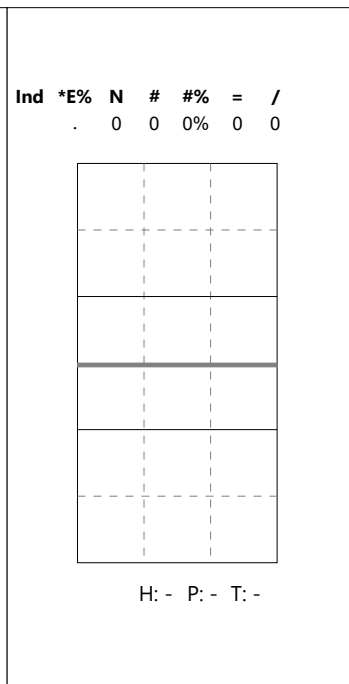

SMEČAŘ, OUTSIDE HITTER - 6

High set in 4 (V5)

High set in 2 (V6)

High pipe (VP)

Serve

Shoot in 4 (X5)

Shoot in 2 (X6)

Shoot pipe (XP)

Reception

Total Analysis by Players

Finland U19 Women | 6 Hämäläinen | Reception | Rotation detail

Player	Skill	Type	S	Set	Ind	*E%	Tot	=	%	BP	pS	/	%	BP	pS	-	%	!	%	+	%	#	%	BP	pS	
6 Hämäläinen	Reception	1	.	-17%	6	1	17%	1	2	33%	3	50%	
		6	.	25%	8	1	12%	1	.	3	38%	1	12%	3	38%	
		5	.	22%	9	1	11%	1	5	56%	.	.	2	22%	1	11%	
		4	.	43%	7	1	14%	1	1	14%	1	14%	2	29%	2	29%	
		3	.	32%	19	2	11%	2	7	37%	2	11%	2	11%	2	11%	6	32%
		2	.	29%	17	2	12%	2	6	35%	2	12%	2	12%	2	12%	5	29%