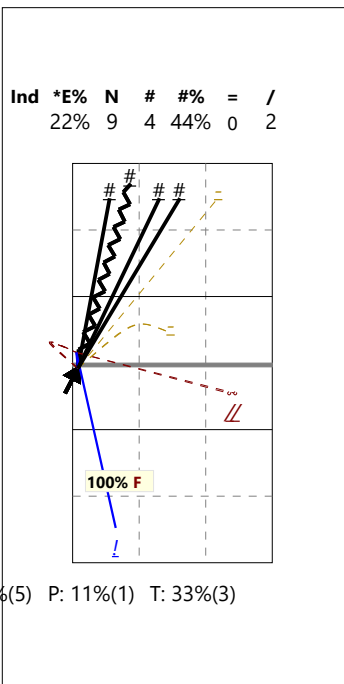

SMEČAŘ, OUTSIDE HITTER - 6

High set in 4 (V5)

High set in 2 (V6)

High pipe (VP)

Serve

Shoot in 4 (X5)

Shoot in 2 (X6)

Shoot pipe (XP)

Reception

Total Analysis by Players

Finland U19 Women | 6 Hämäläinen | Reception | Rotation detail

Player	Skill	Type	S	Set	Ind	*E%	Tot	=	%	BP	pS	/	%	BP	pS	-	%	!	%	+	%	#	%	BP	pS	
6 Hämäläinen	Reception	1	.	-17%	6	1	17%	1	2	33%	3	50%	
		6	.	25%	8	1	12%	1	.	3	38%	1	12%	3	38%	
		5	.	22%	9	1	11%	1	5	56%	.	.	2	22%	1	11%	
		4	.	43%	7	1	14%	1	1	14%	1	14%	2	29%	2	29%	
		3	.	32%	19	2	11%	2	7	37%	2	11%	2	11%	2	11%	6	32%
		2	.	29%	17	2	12%	2	6	35%	2	12%	2	12%	2	12%	5	29%