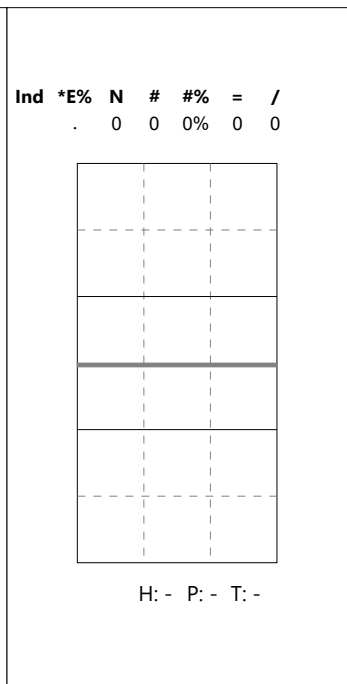

SMEČAŘ, OUTSIDE HITTER - 6

High set in 4 (V5)

High set in 2 (V6)

High pipe (VP)

Serve

Shoot in 4 (X5)

Shoot in 2 (X6)

Shoot pipe (XP)

Reception

Total Analysis by Players

Finland U19 Women | 6 Hämäläinen | Reception | Rotation detail

Player	Skill	Type	S	Set	Ind	*E%	Tot	=	%	BP	pS	/	%	BP	pS	-	%	!	%	+	%	#	%	BP	pS	
6 Hämäläinen	Reception	1	.	-17%	6	1	17%	1	2	33%	3	50%	
		6	.	25%	8	1	12%	1	.	3	38%	1	12%	3	38%	
		5	.	22%	9	1	11%	1	5	56%	.	.	2	22%	1	11%	
		4	.	43%	7	1	14%	1	1	14%	1	14%	2	29%	2	29%	
		3	.	32%	19	2	11%	2	7	37%	2	11%	2	11%	2	11%	6	32%
		2	.	29%	17	2	12%	2	6	35%	2	12%	2	12%	2	12%	5	29%