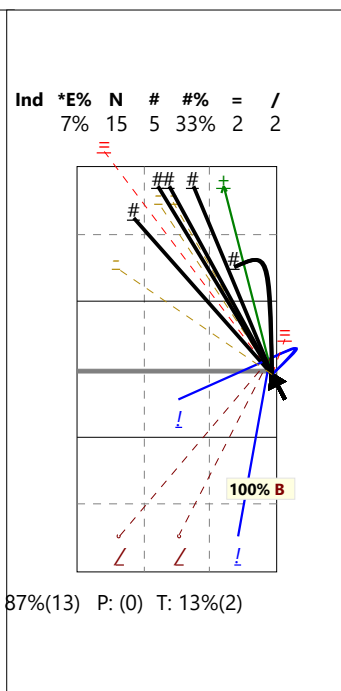

UNIVERZÁL, OPOSSITE - 5

High set in 4 (V5)

High set in 2 (V6)

High set in 1 (V8)

Serve

Shoot set in 4 (X5)

Shoot set in 2 (X6)

Shoot set in 1 (X8)