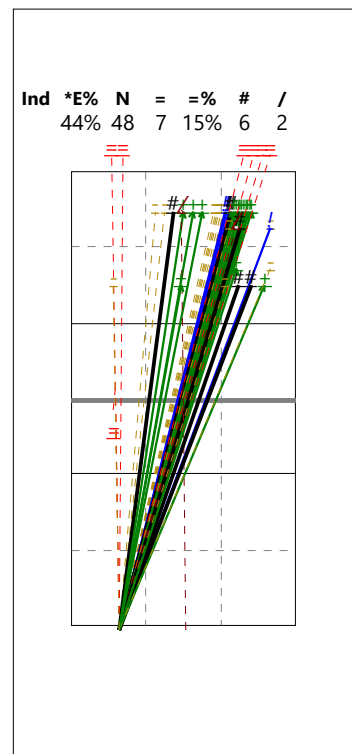

UNIVERZÁL, OPOSSITE - 5

High set in 4 (V5)

High set in 2 (V6)

High set in 1 (V8)

Serve

Shoot set in 4 (X5)

Shoot set in 2 (X6)

Shoot set in 1 (X8)