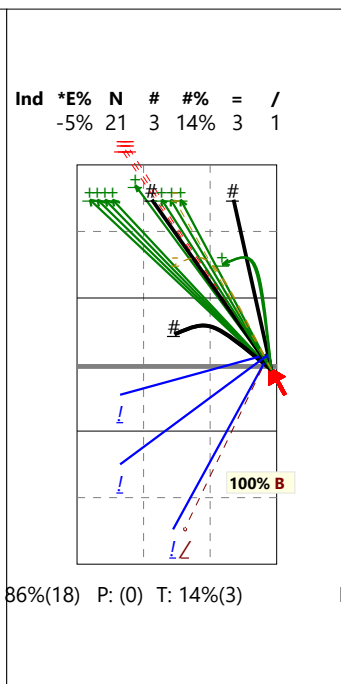

UNIVERZÁL, OPOSSITE - 5

High set in 4 (V5)

High set in 2 (V6)

High set in 1 (V8)

Serve

Shoot set in 4 (X5)

Shoot set in 2 (X6)

Shoot set in 1 (X8)