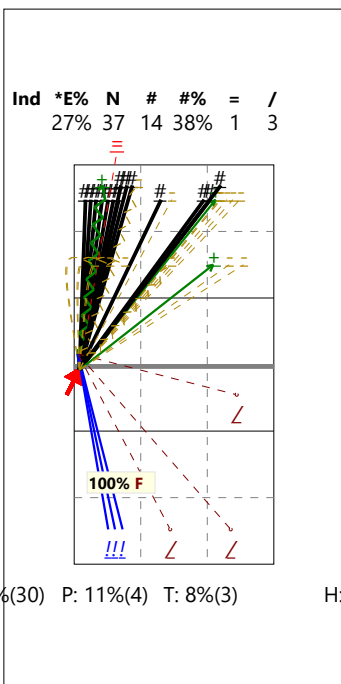

UNIVERZÁL, OPOSSITE - 5

High set in 4 (V5)

High set in 2 (V6)

High set in 1 (V8)

Serve

Shoot set in 4 (X5)

Shoot set in 2 (X6)

Shoot set in 1 (X8)