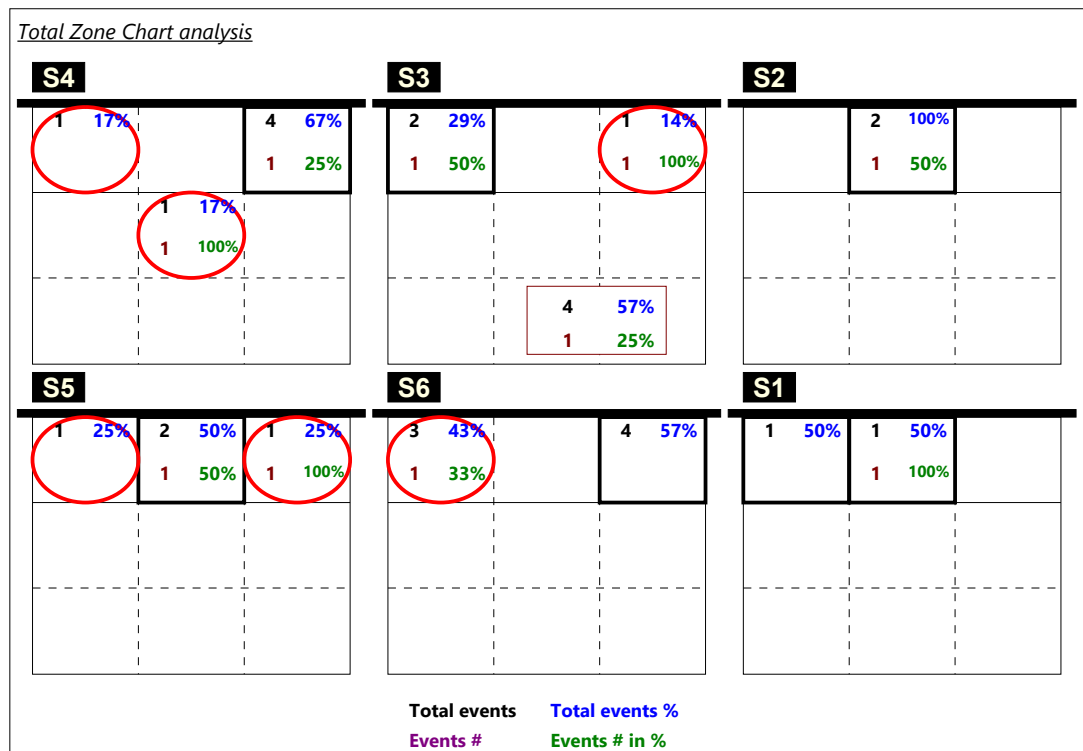

# NAHRÁVAČ, SETTER - 17

Distribution after reception - excelent # and positive +

Setter tip

Distribution after reception - negative ! -