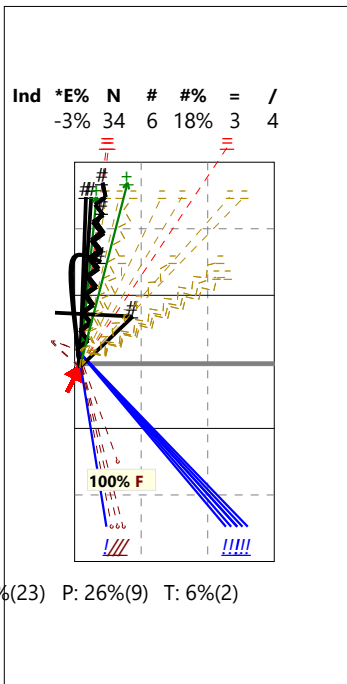

SMEČAŘ, OUTSIDE HITTER - 14

High set in 4 (V5)

High set in 2 (V6)

High pipe (VP)

Serve

Shoot in 4 (X5)

Shoot in 2 (X6)

Shoot pipe (XP)

Total Analysis by Players

Finland U19 Women | 14 Hujanen | Reception | Rotation detail

Player	Skill	Type	S	Set	Ind	*E%	Tot	=	%	BP	pS	/	%	BP	pS	-	%	!	%	+	%	#	%	BP	pS	
14 Hujanen	Reception		1		.	-24%	17	4	24%	4	.	1	6%	1	.	8	47%	3	18%	1	6%	
			6	.	14%	14	2	14%	2	.	1	7%	1	.	2	14%	4	29%	3	21%	2	14%	.	.		
			5	.	56%	9	4	44%	.	.	3	33%	2	22%
			4	.	30%	10	1	10%	1	4	40%	1	10%	2	20%	2	20%
			3	.	38%	8	3	38%	2	25%	1	12%	2	25%
			2	.	43%	7	1	14%	1	2	29%	.	.	2	29%	2	29%	.	.	.