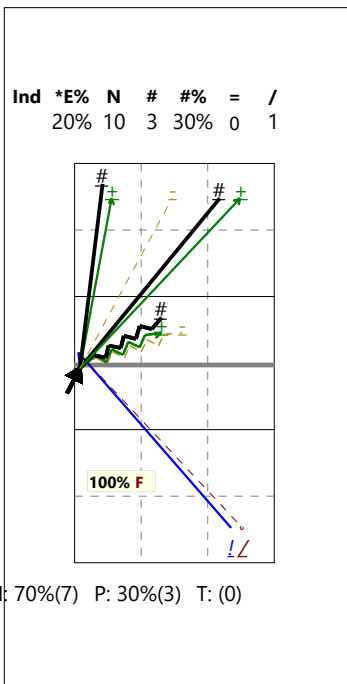

SMEČAŘ, OUTSIDE HITTER - 14

High set in 4 (V5)

High set in 2 (V6)

High pipe (VP)

Serve

Shoot in 4 (X5)

Shoot in 2 (X6)

Shoot pipe (XP)

Total Analysis by Players

Finland U19 Women | 14 Hujanen | Reception | Rotation detail

Player	Skill	Type	S	Set	Ind	*E%	Tot	=	%	BP	pS	/	%	BP	pS	-	%	!	%	+	%	#	%	BP	pS	
14 Hujanen	Reception		1		.	-24%	17	4	24%	4	.	1	6%	1	.	8	47%	3	18%	1	6%	
			6	.	14%	14	2	14%	2	.	1	7%	1	.	2	14%	4	29%	3	21%	2	14%	.	.		
			5	.	56%	9	4	44%	.	.	3	33%	2	22%
			4	.	30%	10	1	10%	1	4	40%	1	10%	2	20%	2	20%
			3	.	38%	8	3	38%	2	25%	1	12%	2	25%
			2	.	43%	7	1	14%	1	2	29%	.	.	2	29%	2	29%	.	.	.