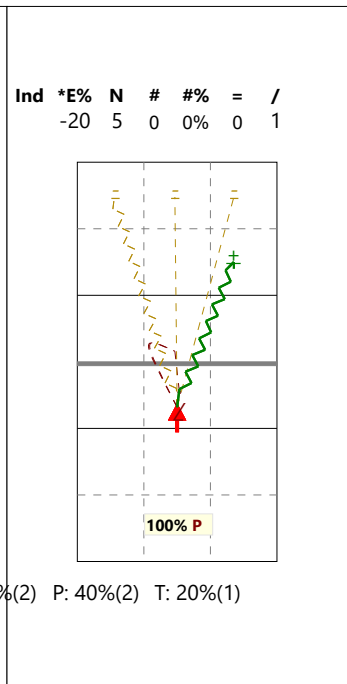

SMEČAŘ, OUTSIDE HITTER - 14

High set in 4 (V5)

High set in 2 (V6)

High pipe (VP)

Serve

Shoot in 4 (X5)

Shoot in 2 (X6)

Shoot pipe (XP)

Total Analysis by Players

Finland U19 Women | 14 Hujanen | Reception | Rotation detail

Player	Skill	Type	S	Set	Ind	*E%	Tot	=	%	BP	pS	/	%	BP	pS	-	%	!	%	+	%	#	%	BP	pS	
14 Hujanen	Reception		1		.	-24%	17	4	24%	4	.	1	6%	1	.	8	47%	3	18%	1	6%	
			6	.	14%	14	2	14%	2	.	1	7%	1	.	2	14%	4	29%	3	21%	2	14%	.	.		
			5	.	56%	9	4	44%	.	.	3	33%	2	22%
			4	.	30%	10	1	10%	1	4	40%	1	10%	2	20%	2	20%
			3	.	38%	8	3	38%	2	25%	1	12%	2	25%
			2	.	43%	7	1	14%	1	2	29%	.	.	2	29%	2	29%	.	.	.