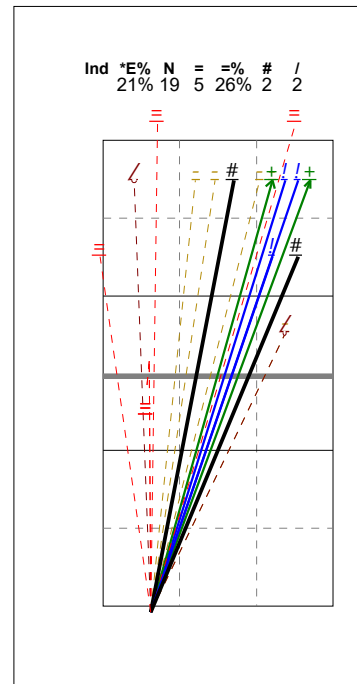

SMEČAŘ, OUTSIDE HITTER - 14

High set in 4 (V5)

High set in 2 (V6)

High pipe (VP)

Serve

Shoot in 4 (X5)

Shoot in 2 (X6)

Shoot pipe (XP)

Total Analysis by Players

Finland U19 Women | 14 Hujanen | Reception | Rotation detail

Player	Skill	Type	S	Set	Ind	*E%	Tot	=	%	BP	pS	/	%	BP	pS	-	%	!	%	+	%	#	%	BP	pS	
14 Hujanen	Reception		1		.	-24%	17	4	24%	4	.	1	6%	1	.	8	47%	3	18%	1	6%	
			6	.	14%	14	2	14%	2	.	1	7%	1	.	2	14%	4	29%	3	21%	2	14%	.	.		
			5	.	56%	9	4	44%	.	.	3	33%	2	22%
			4	.	30%	10	1	10%	1	4	40%	1	10%	2	20%	2	20%
			3	.	38%	8	3	38%	2	25%	1	12%	2	25%
			2	.	43%	7	1	14%	1	2	29%	.	.	2	29%	2	29%	.	.	.