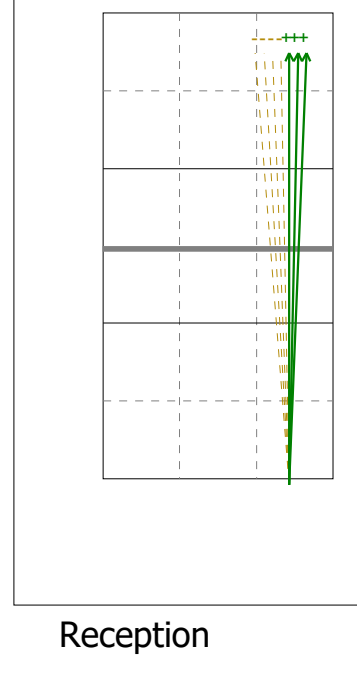

SMEČAŘ, OUTSIDE HITTER - 14

High set in 4 (V5)

High set in 2 (V6)

High pipe (VP)

Serve

Shoot in 4 (X5)

Shoot in 2 (X6)

Shoot pipe (XP)

Total Analysis by Players

Finland U19 Women | 14 Hujanen | Reception | Rotation detail

Player	Skill	Type	S	Set	Ind	*E%	Tot	=	%	BP	pS	/	%	BP	pS	-	%	!	%	+	%	#	%	BP	pS	
14 Hujanen	Reception		1		.	-24%	17	4	24%	4	.	1	6%	1	.	8	47%	3	18%	1	6%	
			6	.	14%	14	2	14%	2	.	1	7%	1	.	2	14%	4	29%	3	21%	2	14%	.	.		
			5	.	56%	9	4	44%	.	.	3	33%	2	22%
			4	.	30%	10	1	10%	1	4	40%	1	10%	2	20%	2	20%
			3	.	38%	8	3	38%	2	25%	1	12%	2	25%
			2	.	43%	7	1	14%	1	2	29%	.	.	2	29%	2	29%	.	.	.