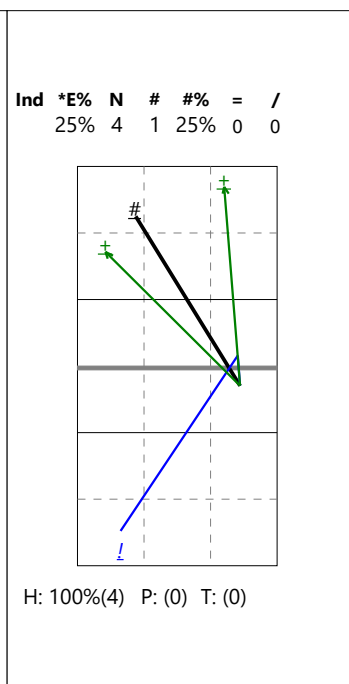

SMEČAŘ, OUTSIDE HITTER - 1

High set in 4 (V5)

High set in 2 (V6)

High pipe (VP)

Serve

Shoot in 4 (X5)

Shoot in 2 (X6)

Shoot pipe (XP)

Reception

Total Analysis by Players

Finland U19 Women | 1 Heikkiniemi | Reception | Rotation detail

Player	Skill	Type	S	Set	Ind	*E%	Tot	=	%	BP	pS	/	%	BP	pS	-	%	!	%	+	%	#	%	BP	pS	
1 Heikkiniemi	Reception		1		.	-6%	17	4	24%	4	6	35%	4	24%	2	12%	1	6%	.	.
			6	.	-24%	25	9	36%	9	.	1	4%	1	.	9	36%	2	8%	2	8%	2	8%	.	.		
			5	.	-5%	20	4	20%	4	8	40%	5	25%	1	5%	2	10%	.	.		
			4	.	22%	27	3	11%	3	.	1	4%	1	.	11	41%	2	7%	4	15%	6	22%	.	.		
			3	.	-100%	1	1	100%	1
			2	.	-50%	2	1	50%	1	1	50%