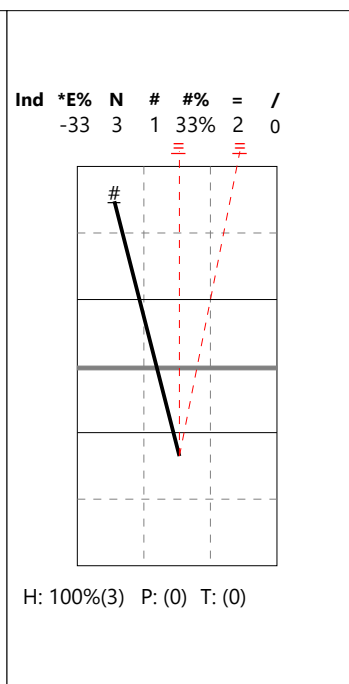

SMEČAŘ, OUTSIDE HITTER - 1

High set in 4 (V5)

High set in 2 (V6)

High pipe (VP)

Serve

Shoot in 4 (X5)

Shoot in 2 (X6)

Shoot pipe (XP)

Reception

Total Analysis by Players

Finland U19 Women | 1 Heikkiniemi | Reception | Rotation detail

Player	Skill	Type	S	Set	Ind	*E%	Tot	=	%	BP	pS	/	%	BP	pS	-	%	!	%	+	%	#	%	BP	pS	
1 Heikkiniemi	Reception		1		.	-6%	17	4	24%	4	6	35%	4	24%	2	12%	1	6%	.	.
			6	.	-24%	25	9	36%	9	.	1	4%	1	.	9	36%	2	8%	2	8%	2	8%	.	.		
			5	.	-5%	20	4	20%	4	8	40%	5	25%	1	5%	2	10%	.	.		
			4	.	22%	27	3	11%	3	.	1	4%	1	.	11	41%	2	7%	4	15%	6	22%	.	.		
			3	.	-100%	1	1	100%	1
			2	.	-50%	2	1	50%	1	1	50%