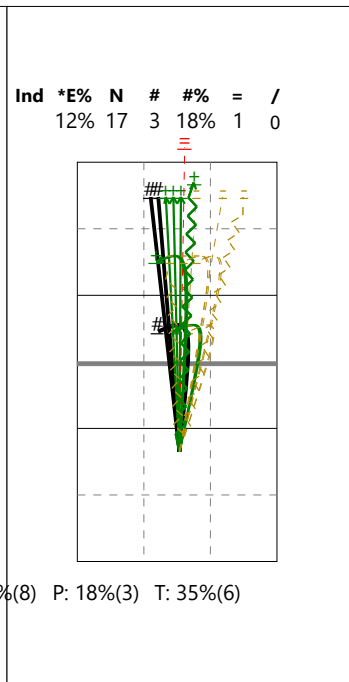

SMEČAŘ, OUTSIDE HITTER - 1

High set in 4 (V5)

High set in 2 (V6)

High pipe (VP)

Serve

Shoot in 4 (X5)

Shoot in 2 (X6)

Shoot pipe (XP)

Reception

Total Analysis by Players

Finland U19 Women | 1 Heikkiniemi | Reception | Rotation detail

Player	Skill	Type	S	Set	Ind	*E%	Tot	=	%	BP	pS	/	%	BP	pS	-	%	!	%	+	%	#	%	BP	pS	
1 Heikkiniemi	Reception		1		.	-6%	17	4	24%	4	6	35%	4	24%	2	12%	1	6%	.	.
			6	.	-24%	25	9	36%	9	.	1	4%	1	.	9	36%	2	8%	2	8%	2	8%	.	.		
			5	.	-5%	20	4	20%	4	8	40%	5	25%	1	5%	2	10%	.	.		
			4	.	22%	27	3	11%	3	.	1	4%	1	.	11	41%	2	7%	4	15%	6	22%	.	.		
			3	.	-100%	1	1	100%	1
			2	.	-50%	2	1	50%	1	1	50%