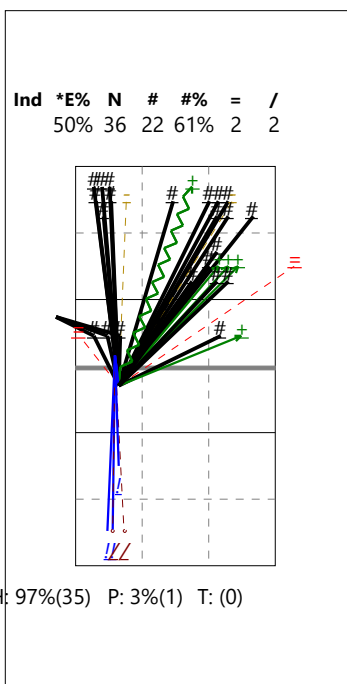

SMEČAŘ, OUTSIDE HITTER - 1

High set in 4 (V5)

High set in 2 (V6)

High pipe (VP)

Serve

Shoot in 4 (X5)

Shoot in 2 (X6)

Shoot pipe (XP)

Reception

Total Analysis by Players

Finland U19 Women | 1 Heikkiniemi | Reception | Rotation detail

Player	Skill	Type	S	Set	Ind	*E%	Tot	=	%	BP	pS	/	%	BP	pS	-	%	!	%	+	%	#	%	BP	pS	
1 Heikkiniemi	Reception		1		.	-6%	17	4	24%	4	6	35%	4	24%	2	12%	1	6%	.	.
			6	.	-24%	25	9	36%	9	.	1	4%	1	.	9	36%	2	8%	2	8%	2	8%	.	.		
			5	.	-5%	20	4	20%	4	8	40%	5	25%	1	5%	2	10%	.	.		
			4	.	22%	27	3	11%	3	.	1	4%	1	.	11	41%	2	7%	4	15%	6	22%	.	.		
			3	.	-100%	1	1	100%	1
			2	.	-50%	2	1	50%	1	1	50%