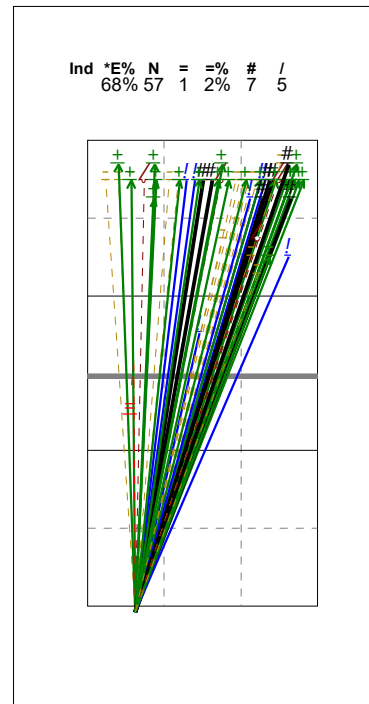

SMEČAŘ, OUTSIDE HITTER - 1

High set in 4 (V5)

High set in 2 (V6)

High pipe (VP)

Serve

Shoot in 4 (X5)

Shoot in 2 (X6)

Shoot pipe (XP)

Reception

Total Analysis by Players

Finland U19 Women | 1 Heikkiniemi | Reception | Rotation detail

Player	Skill	Type	S	Set	Ind	*E%	Tot	=	%	BP	pS	/	%	BP	pS	-	%	!	%	+	%	#	%	BP	pS	
1 Heikkiniemi	Reception		1		.	-6%	17	4	24%	4	6	35%	4	24%	2	12%	1	6%	.	.
			6	.	-24%	25	9	36%	9	.	1	4%	1	.	9	36%	2	8%	2	8%	2	8%	.	.		
			5	.	-5%	20	4	20%	4	8	40%	5	25%	1	5%	2	10%	.	.		
			4	.	22%	27	3	11%	3	.	1	4%	1	.	11	41%	2	7%	4	15%	6	22%	.	.		
			3	.	-100%	1	1	100%	1
			2	.	-50%	2	1	50%	1	1	50%