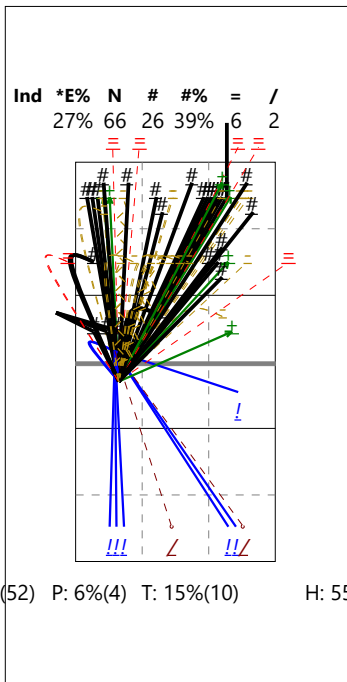

SMEČAŘ, OUTSIDE HITTER - 1

High set in 4 (V5)

High set in 2 (V6)

High pipe (VP)

Serve

Shoot in 4 (X5)

Shoot in 2 (X6)

Shoot pipe (XP)

Reception

Total Analysis by Players

Finland U19 Women | 1 Heikkiniemi | Reception | Rotation detail

Player	Skill	Type	S	Set	Ind	*E%	Tot	=	%	BP	pS	/	%	BP	pS	-	%	!	%	+	%	#	%	BP	pS	
1 Heikkiniemi	Reception		1		.	-6%	17	4	24%	4	6	35%	4	24%	2	12%	1	6%	.	.
			6	.	-24%	25	9	36%	9	.	1	4%	1	.	9	36%	2	8%	2	8%	2	8%	.	.		
			5	.	-5%	20	4	20%	4	8	40%	5	25%	1	5%	2	10%	.	.		
			4	.	22%	27	3	11%	3	.	1	4%	1	.	11	41%	2	7%	4	15%	6	22%	.	.		
			3	.	-100%	1	1	100%	1
			2	.	-50%	2	1	50%	1	1	50%