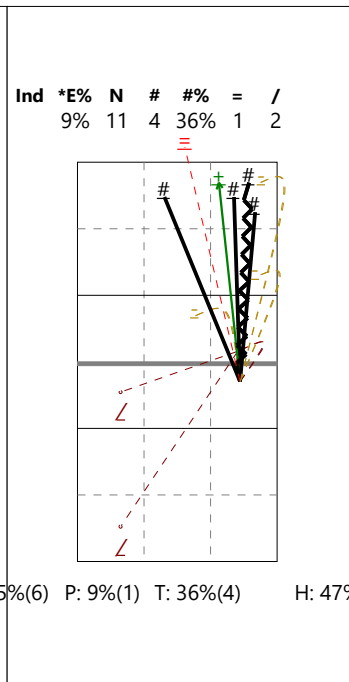

SMEČAŘ, OUTSIDE HITTER - 1

High set in 4 (V5)

High set in 2 (V6)

High pipe (VP)

Serve

Shoot in 4 (X5)

Shoot in 2 (X6)

Shoot pipe (XP)

Reception

Total Analysis by Players

Finland U19 Women | 1 Heikkiniemi | Reception | Rotation detail

Player	Skill	Type	S	Set	Ind	*E%	Tot	=	%	BP	pS	/	%	BP	pS	-	%	!	%	+	%	#	%	BP	pS	
1 Heikkiniemi	Reception		1		.	-6%	17	4	24%	4	6	35%	4	24%	2	12%	1	6%	.	.
			6	.	-24%	25	9	36%	9	.	1	4%	1	.	9	36%	2	8%	2	8%	2	8%	.	.		
			5	.	-5%	20	4	20%	4	8	40%	5	25%	1	5%	2	10%	.	.		
			4	.	22%	27	3	11%	3	.	1	4%	1	.	11	41%	2	7%	4	15%	6	22%	.	.		
			3	.	-100%	1	1	100%	1
			2	.	-50%	2	1	50%	1	1	50%