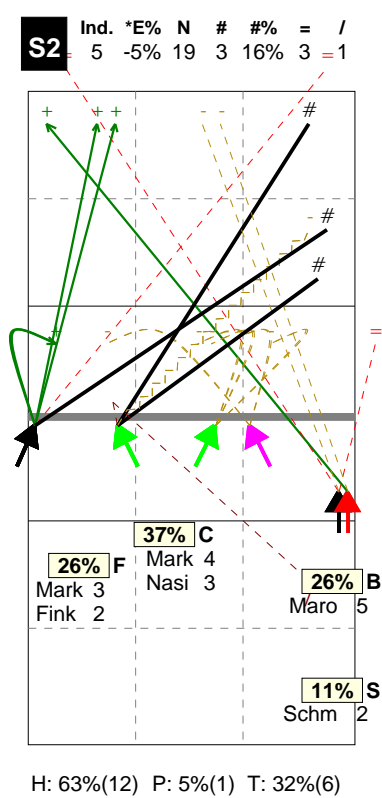

S in 2

Total Zone Chart analysis

Austria96 | Atk after Rec | Setter in 2 | OR[* R #,1][* R +,1]

Total Analysis by players

Austria96 | Player detail | Reception | Setter in 2

Player	Skill	Type	S	Set	Ind	*E%	Tot	=	%	BP	pS	/	%	BP	pS	-	%	!	%	+	%	#	%	BP	pS
Team	Reception		2		5	63%	30	2	7%	2	9	30%	.	.	6	20%	13	43%	.	.
2 Berger					-1	.	1	1	100%
16 Markovic					9	100%	4	1	25%	3	75%	.	.
17 Fink					3	33%	3	2	67%	1	33%	.	.
18 Radl					5	64%	22	2	9%	2	6	27%	.	.	5	23%	9	41%	.	.

Total Direction Chart analysis

Austria96 | Atk after Rec | Setter in 2 | OR[* R #,1][* R +,1]

Total Zone Chart analysis

Austria96 | Transition | Setter in 2 | AND[* D #,7][AO PR 3,

Total Direction Chart analysis

Austria96 | Transition | Setter in 2 | AND[* D #,7][AO PR 3,6][AO P2 3,6]