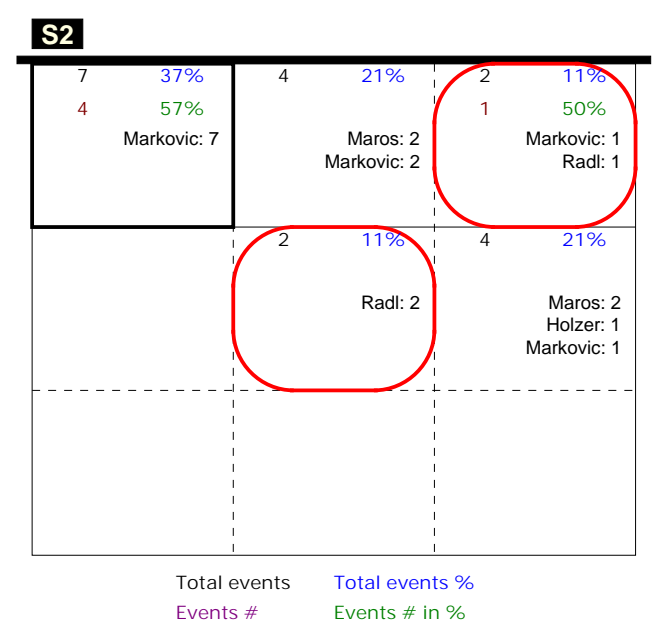

S in 2

Total Zone Chart analysis

Austria96 | Atk after Rec | Setter in 2 | OR[* R #,1][* R +,1]

Total Analysis by players

Austria96 | Player detail | Reception | Setter in 2

Player	Skill	Type	S	Set	Ind	*E%	Tot	=	%	BP	pS	/	%	BP	pS	-	%	!	%	+	%	#	%	BP	pS
Team	Reception		2		5	63%	30	2	7%	2	9	30%	.	.	6	20%	13	43%	.	.
2 Berger					-1	.	1	1	100%
16 Markovic					9	100%	4	1	25%	3	75%	.	.
17 Fink					3	33%	3	2	67%	1	33%	.	.
18 Radl					5	64%	22	2	9%	2	6	27%	.	.	5	23%	9	41%	.	.

Total Direction Chart analysis

Austria96 | Atk after Rec | Setter in 2 | OR[* R #,1][* R +,1]

Total Zone Chart analysis

Austria96 | Transition | Setter in 2 | AND[* D #,7][AO PR 3,

Total Direction Chart analysis