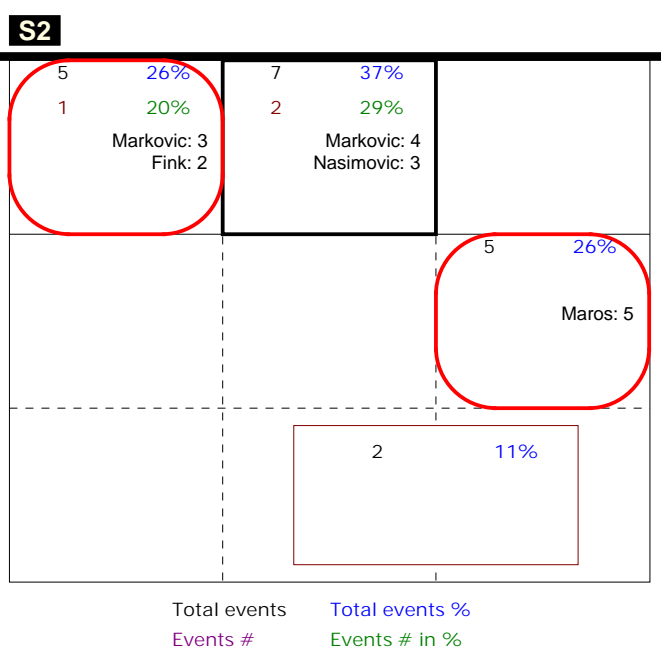

S in 2

Total Zone Chart analysis

Austria96 | Atk after Rec | Setter in 2 | OR[* R #,1][* R +,1]

Total Analysis by players

Austria96 | Player detail | Reception | Setter in 2

Player	Skill	Type	S	Set	Ind	*E%	Tot	=	%	BP	pS	/	%	BP	pS	-	%	!	%	+	%	#	%	BP	pS
Team	Reception		2		5	63%	30	2	7%	2	9	30%	.	.	6	20%	13	43%	.	.
2 Berger					-1	.	1	1	100%
16 Markovic					9	100%	4	1	25%	3	75%	.	.
17 Fink					3	33%	3	2	67%	1	33%	.	.
18 Radl					5	64%	22	2	9%	2	6	27%	.	.	5	23%	9	41%	.	.

Total Direction Chart analysis

Austria96 | Atk after Rec | Setter in 2 | OR[* R #,1][* R +,1]

Total Zone Chart analysis

Austria96 | Transition | Setter in 2 | AND[* D #,7][AO PR 3,

Total Direction Chart analysis