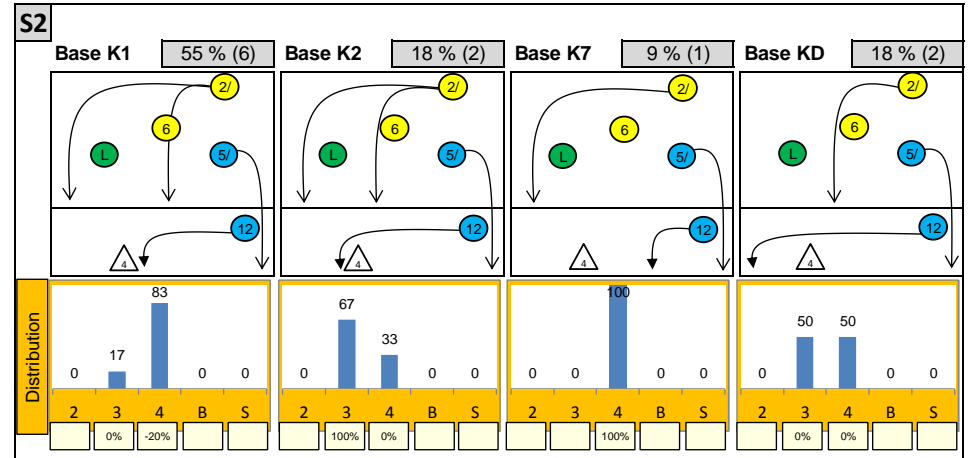

# Attackdistribution depending on Settercalls - Netherlands 96-97

2: Attack of Opposite

3: Attack of Middleblocker

4: Attack of Outside

B: Attack of Backrow

S: Attack of Setter

xx%: Efficiency of Attacks (-100% to +100%)