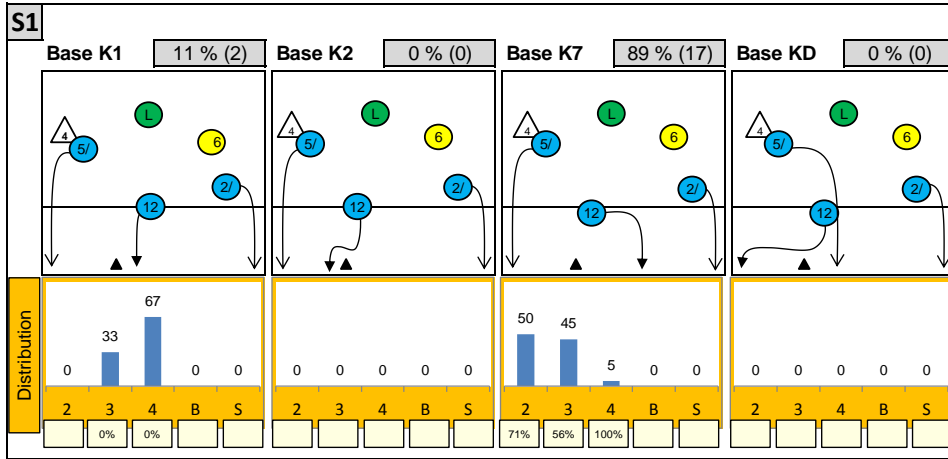

# Attackdistribution depending on Settercalls - Netherlands 96-97

2: Attack of Opposite

3: Attack of Middleblocker

4: Attack of Outside

B: Attack of Backrow

S: Attack of Setter

xx%: Efficiency of Attacks (-100% to +100%)