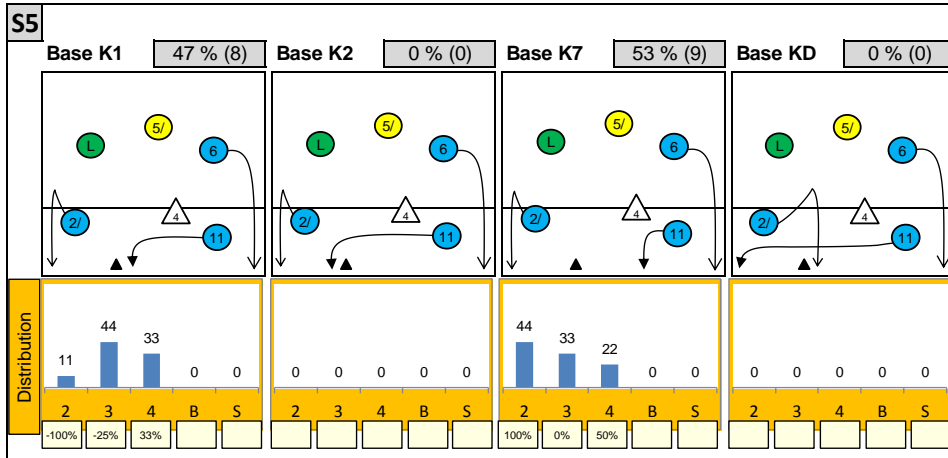

# Attackdistribution depending on Settercalls - Netherlands 96-97

2: Attack of Opposite

3: Attack of Middleblocker

4: Attack of Outside

B: Attack of Backrow

S: Attack of Setter

xx%: Efficiency of Attacks (-100% to +100%)