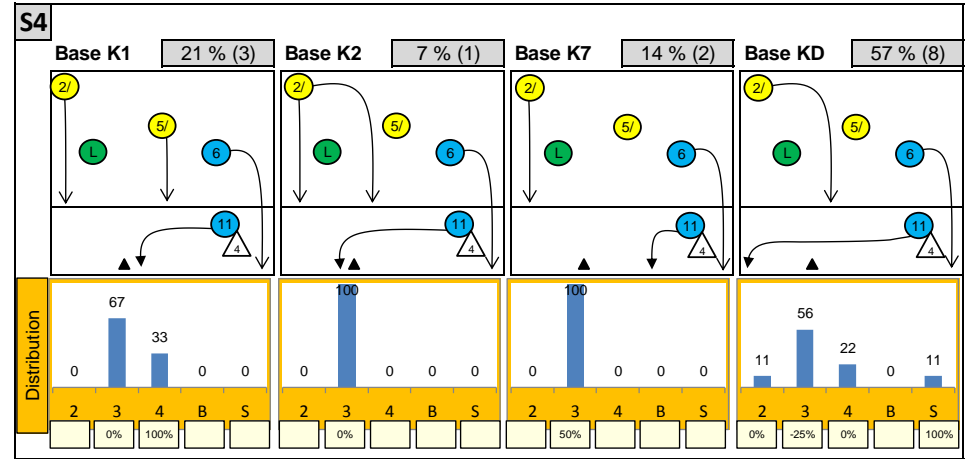

# Attackdistribution depending on Settercalls - Netherlands 96-97

2: Attack of Opposite

3: Attack of Middleblocker

4: Attack of Outside

B: Attack of Backrow

S: Attack of Setter

xx%: Efficiency of Attacks (-100% to +100%)