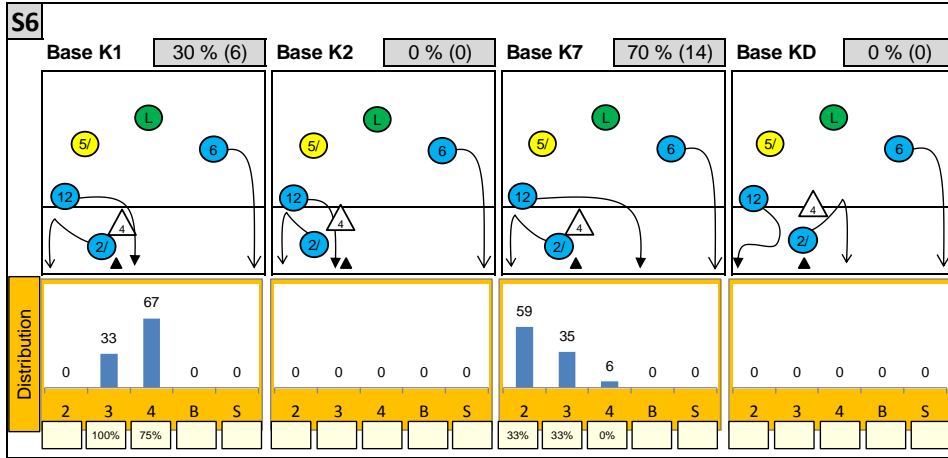

# Attackdistribution depending on Settercalls - Netherlands 96-97

2: Attack of Opposite

3: Attack of Middleblocker

4: Attack of Outside

B: Attack of Backrow

S: Attack of Setter

xx%: Efficiency of Attacks (-100% to +100%)