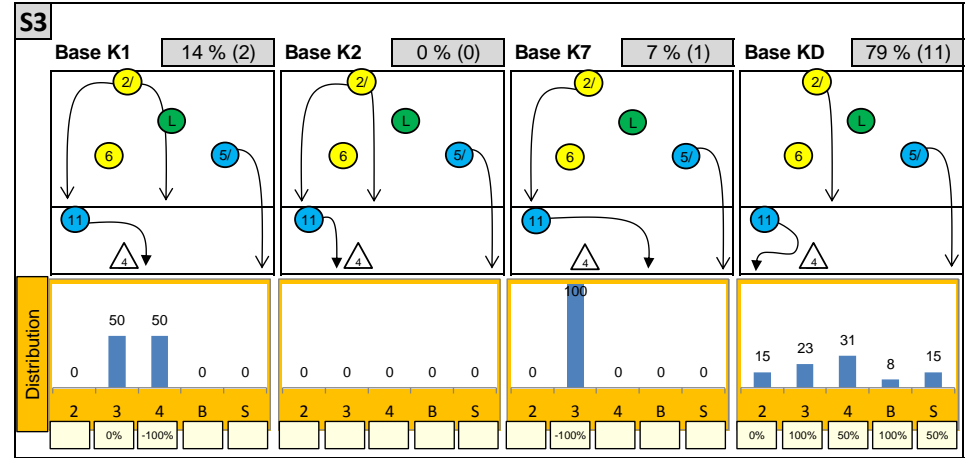

# Attackdistribution depending on Settercalls - Netherlands 96-97

2: Attack of Opposite

3: Attack of Middleblocker

4: Attack of Outside

B: Attack of Backrow

S: Attack of Setter

xx%: Efficiency of Attacks (-100% to +100%)