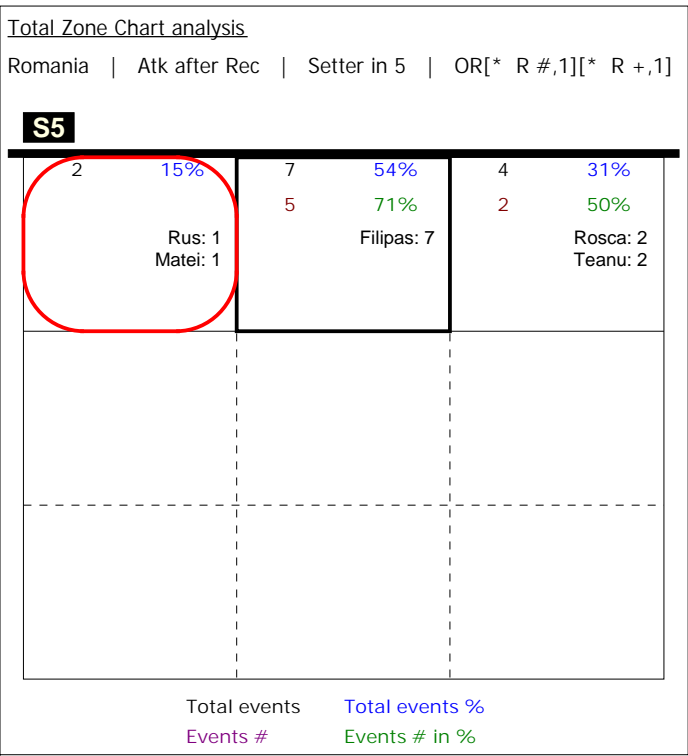

S in 5

Romania | Player detail | Reception | Setter in 5

| Player | Skill | Type | S | Set | Ind | *E% | Tot | = | % | BP | pS | / | % | BP | pS | - | % | ! | % | + | % | # | % | BP | pS |
|--------------|-----------|------|---|-----|-----|-----|-----|---|-----|----|----|---|-----|----|----|----|-----|----|-----|---|-----|---|-----|----|----|
| Team | Reception | | 5 | | 2 | 33% | 40 | 3 | 8% | 3 | . | 1 | 2% | 1 | . | 13 | 32% | 10 | 25% | 9 | 22% | 4 | 10% | . | . |
| 1 Vaida | | | | | . | 20% | 10 | 2 | 20% | 2 | . | . | . | . | . | 4 | 40% | 2 | 20% | 2 | 20% | . | . | . | . |
| 8 Molnar | | | | | 3 | 43% | 7 | . | . | . | . | . | . | . | . | 3 | 43% | 1 | 14% | 1 | 14% | 2 | 29% | . | . |
| 13 Rus | | | | | 5 | 60% | 5 | . | . | . | . | . | . | . | . | 1 | 20% | 1 | 20% | 2 | 40% | 1 | 20% | . | . |
| 16 Matei | | | | | 2 | 27% | 11 | . | . | . | . | . | . | . | . | 4 | 36% | 4 | 36% | 3 | 27% | . | . | . | . |
| 17 Petromane | | | | | 1 | 29% | 7 | 1 | 14% | 1 | . | 1 | 14% | 1 | . | 1 | 14% | 2 | 29% | 1 | 14% | 1 | 14% | . | . |