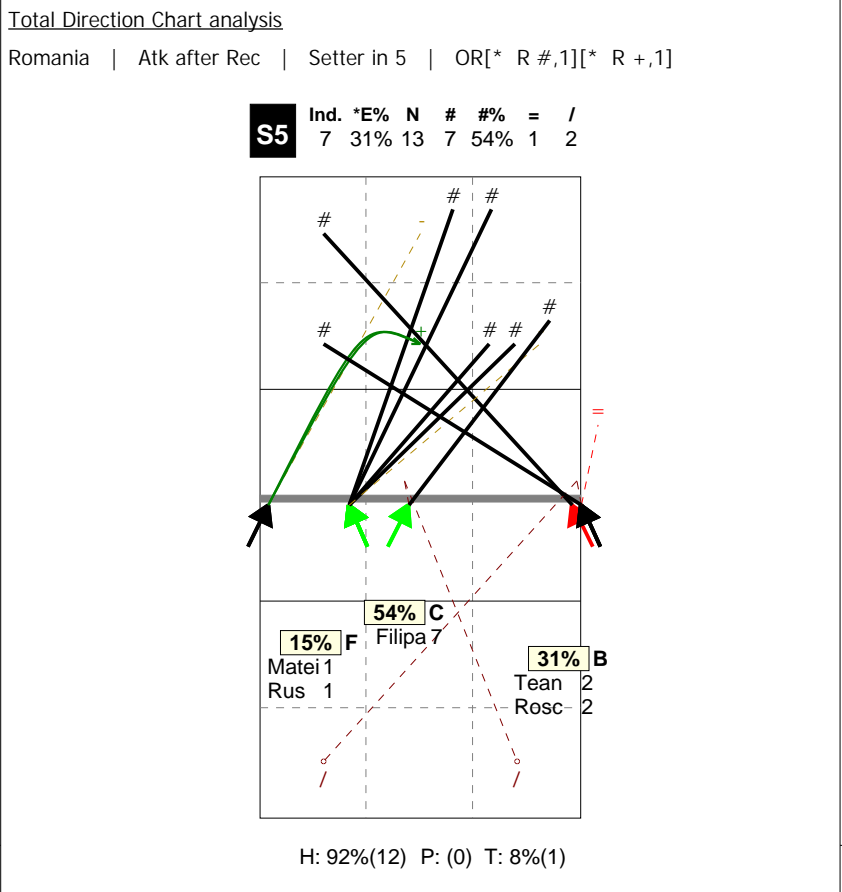

S in 5

Romania | Player detail | Reception | Setter in 5

| Player | Skill | Type | S | Set | Ind | *E% | Tot | = | % | BP | pS | / | % | BP | pS | - | % | ! | % | + | % | # | % | BP | pS |
|--------------|-----------|------|---|-----|-----|-----|-----|---|-----|----|----|---|-----|----|----|----|-----|----|-----|---|-----|---|-----|----|----|
| Team | Reception | | 5 | | 2 | 33% | 40 | 3 | 8% | 3 | . | 1 | 2% | 1 | . | 13 | 32% | 10 | 25% | 9 | 22% | 4 | 10% | . | . |
| 1 Vaida | | | | | . | 20% | 10 | 2 | 20% | 2 | . | . | . | . | . | 4 | 40% | 2 | 20% | 2 | 20% | . | . | . | . |
| 8 Molnar | | | | | 3 | 43% | 7 | . | . | . | . | . | . | . | . | 3 | 43% | 1 | 14% | 1 | 14% | 2 | 29% | . | . |
| 13 Rus | | | | | 5 | 60% | 5 | . | . | . | . | . | . | . | . | 1 | 20% | 1 | 20% | 2 | 40% | 1 | 20% | . | . |
| 16 Matei | | | | | 2 | 27% | 11 | . | . | . | . | . | . | . | . | 4 | 36% | 4 | 36% | 3 | 27% | . | . | . | . |
| 17 Petromane | | | | | 1 | 29% | 7 | 1 | 14% | 1 | . | 1 | 14% | 1 | . | 1 | 14% | 2 | 29% | 1 | 14% | 1 | 14% | . | . |