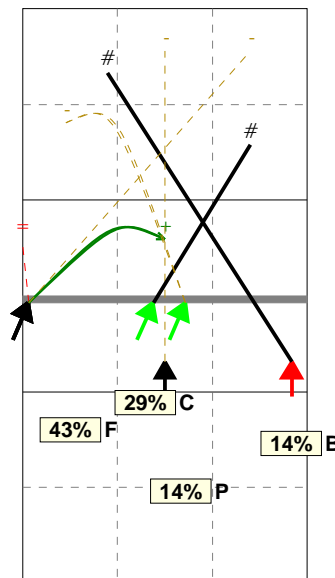

Total Direction Chart analysis

Romania | Atk after Rec | Setter in 4 | OR[* R #,1][* R +,1]

S4 Ind. *E% N # #% = /
8 67% 3 2 67% 0 0

H: 67%(2) P: 33%(1) T: (0)

Total Zone Chart analysis

Romania | Transition | Setter in 4 | AND[* D #,6][AO V3 3,6]

S4

1 7%

6 Rus: 2 Matei: 2 Petromanea: 2	43%	2 1 Filipas: 2	14% 50%
		2 Vaida: 2	14%
		3 1 Teanu: 3	21% 33%

Total events Total events %
Events # Events # in %

Total Direction Chart analysis

Romania | Transition | Setter in 4 | AND[* D #,7][AO V3 3,6][AO PR 3,6]

S4 Ind. *E% N # #% = /
6 14% 7 2 29% 1 0

H: 71%(5) P: (0) T: 29%(2)