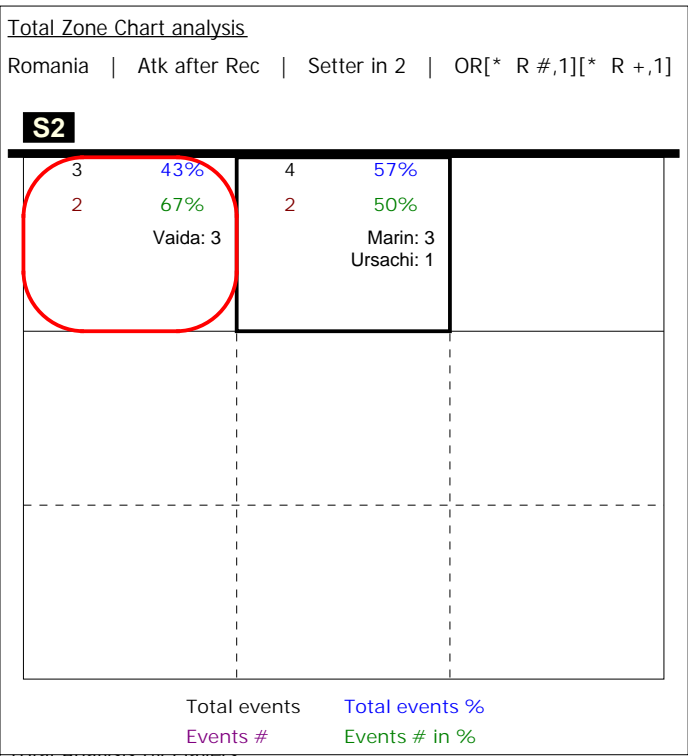

# S in 2

**Total Analysis by players**

Romania | Player detail | Reception | Setter in 2

Player	Skill	Type	S	Set	Ind	*E%	Tot	=	%	BP	pS	/	%	BP	pS	-	%	!	%	+	%	#	%	BP	pS
Team	Reception		2		1	28%	25	3	12%	3	.	3	12%	3	.	6	24%	6	24%	5	20%	2	8%	.	.
1 Vaida					2	42%	12	2	17%	2	.	1	8%	1	.	2	17%	2	17%	4	33%	1	8%	.	.
8 Molnar					8	100%	2	.	.	.	.	.	.	.	.	.	.	.	.	1	50%	1	50%	.	.
13 Rus					-1	.	5	.	.	.	.	2	40%	2	.	1	20%	2	40%	.	.	.	.	.	
16 Matei					-1	.	3	.	.	.	.	.	.	.	.	2	67%	1	33%	.	.	.	.	.	
17 Petromane					-1	.	3	1	33%	1	.	.	.	.	.	1	33%	1	33%	.	.	.	.	.	