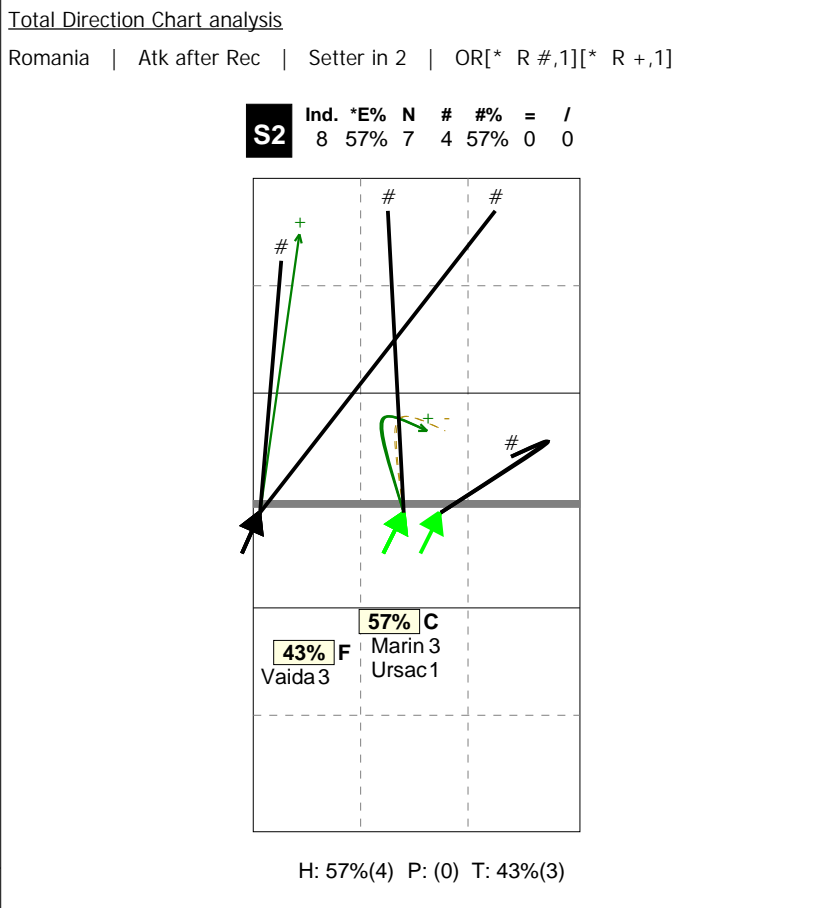

# S in 2

**Total Analysis by players**

Romania | Player detail | Reception | Setter in 2

Player	Skill	Type	S	Set	Ind	*E%	Tot	=	%	BP	pS	/	%	BP	pS	-	%	!	%	+	%	#	%	BP	pS
Team	Reception		2		1	28%	25	3	12%	3	.	3	12%	3	.	6	24%	6	24%	5	20%	2	8%	.	.
1 Vaida					2	42%	12	2	17%	2	.	1	8%	1	.	2	17%	2	17%	4	33%	1	8%	.	.
8 Molnar					8	100%	2	.	.	.	.	.	.	.	.	.	.	.	.	1	50%	1	50%	.	.
13 Rus					-1	.	5	.	.	.	.	2	40%	2	.	1	20%	2	40%	.	.	.	.	.	
16 Matei					-1	.	3	.	.	.	.	.	.	.	.	2	67%	1	33%	.	.	.	.	.	
17 Petromane					-1	.	3	1	33%	1	.	.	.	.	.	1	33%	1	33%	.	.	.	.	.	