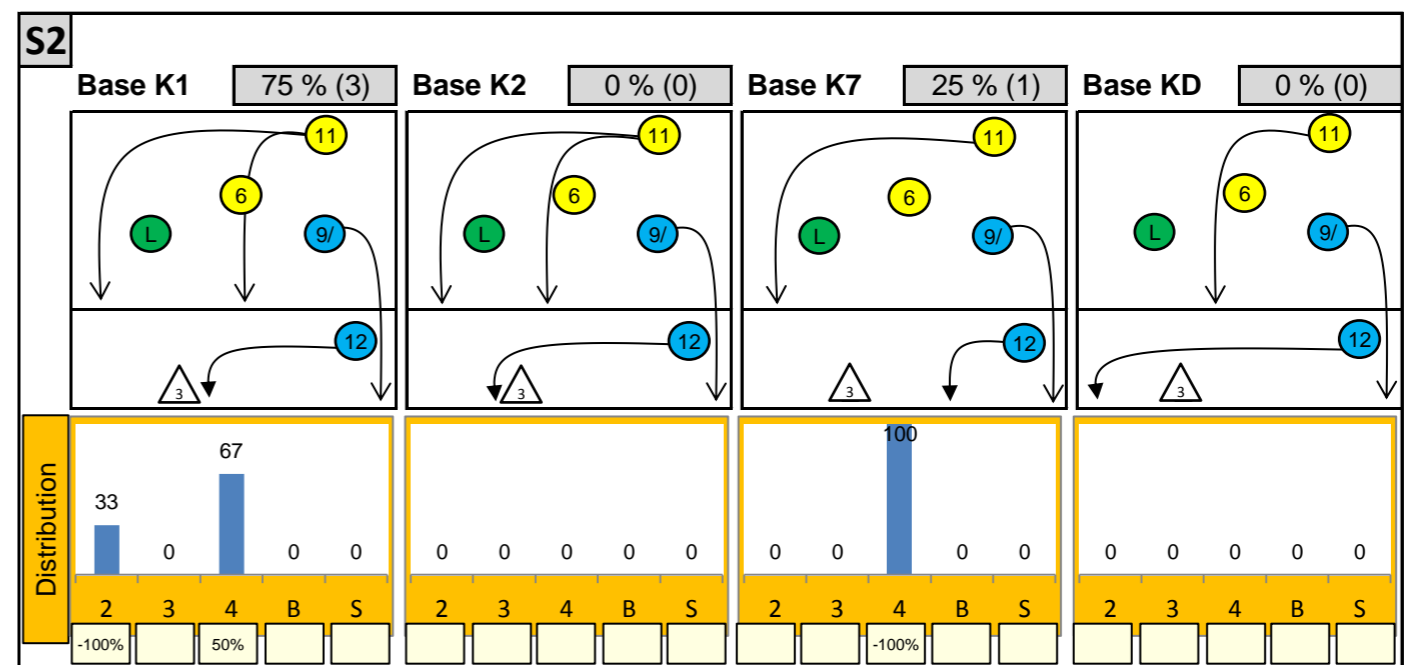

Attackdistribution depending on Settercalls - Austria96_EM

2: Attack of Opposite 3: Attack of Middleblocker 4: Attack of Outside B: Attack of Backrow

S: Attack of Setter xx%: Efficiency of Attacks (-100% to +100%)