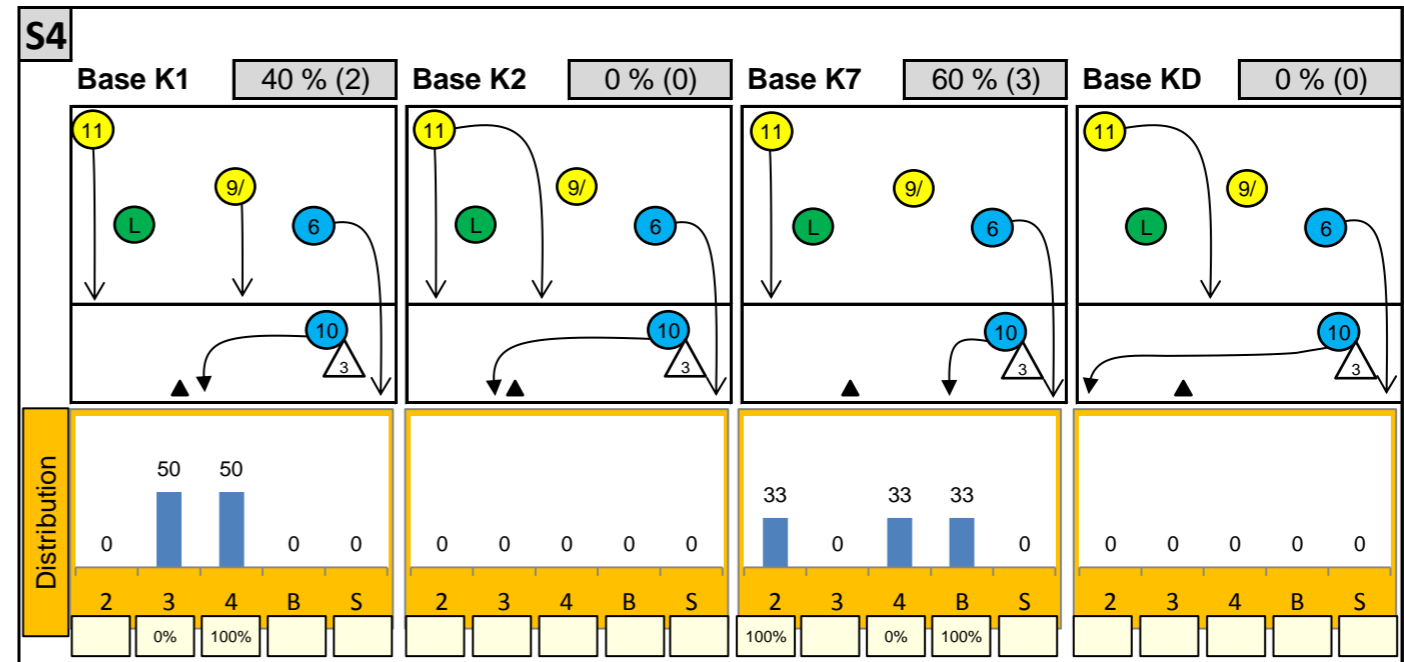

Attackdistribution depending on Settercalls - Austria96_EM

2: Attack of Opposite 3: Attack of Middleblocker 4: Attack of Outside B: Attack of Backrow

S: Attack of Setter xx%: Efficiency of Attacks (-100% to +100%)