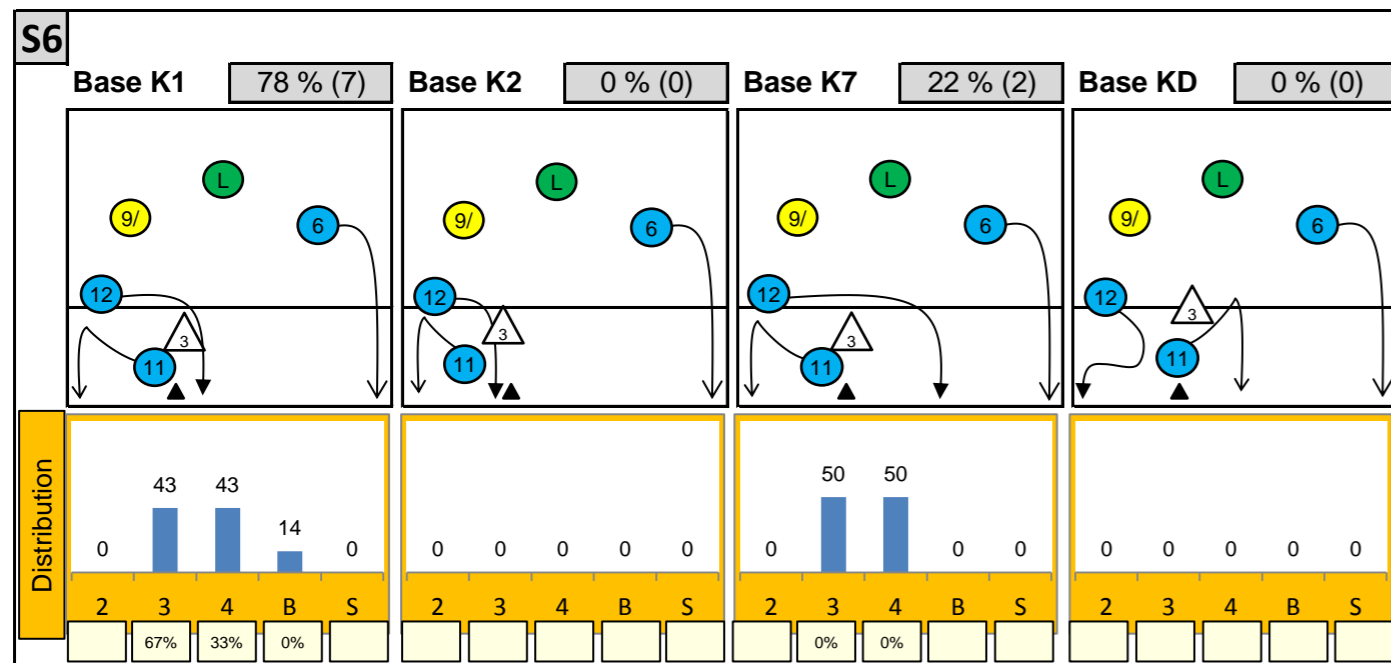

Attackdistribution depending on Settercalls - Austria96_EM

2: Attack of Opposite 3: Attack of Middleblocker 4: Attack of Outside B: Attack of Backrow

S: Attack of Setter xx%: Efficiency of Attacks (-100% to +100%)