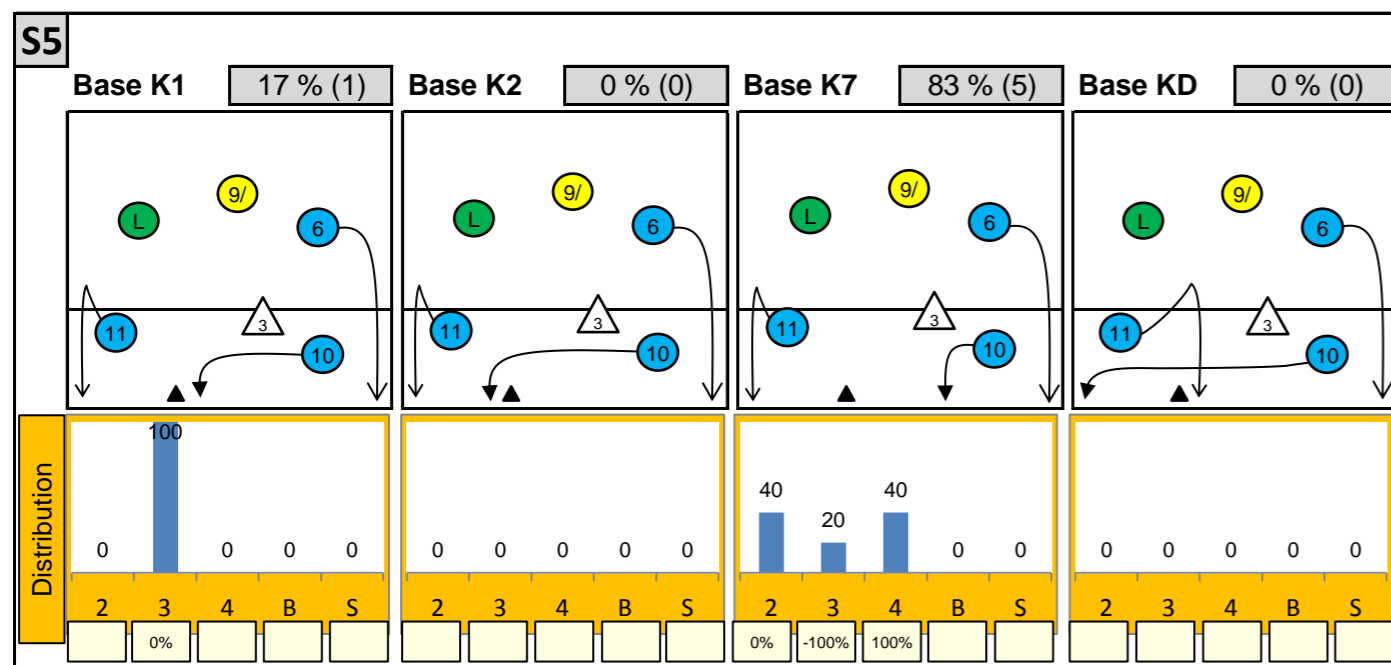

Attackdistribution depending on Settercalls - Austria96_EM

2: Attack of Opposite 3: Attack of Middleblocker 4: Attack of Outside B: Attack of Backrow

S: Attack of Setter xx%: Efficiency of Attacks (-100% to +100%)