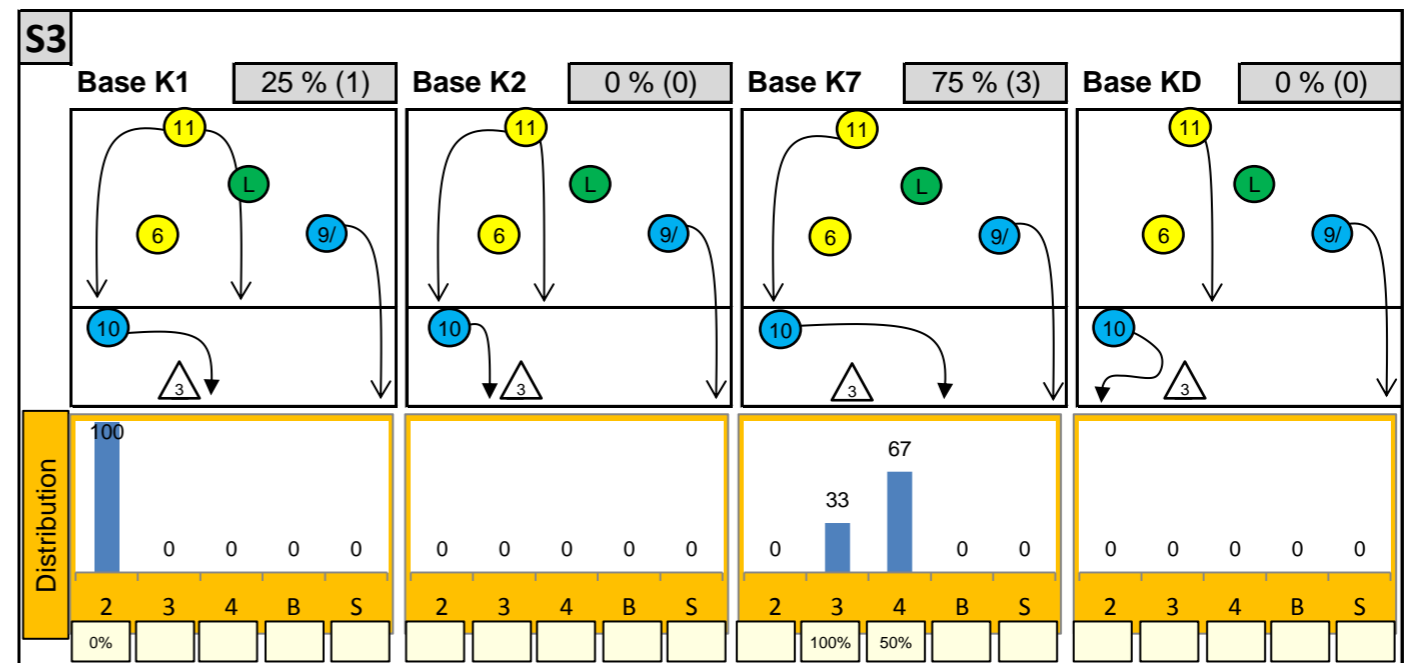

Attackdistribution depending on Settercalls - Austria96_EM

2: Attack of Opposite 3: Attack of Middleblocker 4: Attack of Outside B: Attack of Backrow

S: Attack of Setter xx%: Efficiency of Attacks (-100% to +100%)