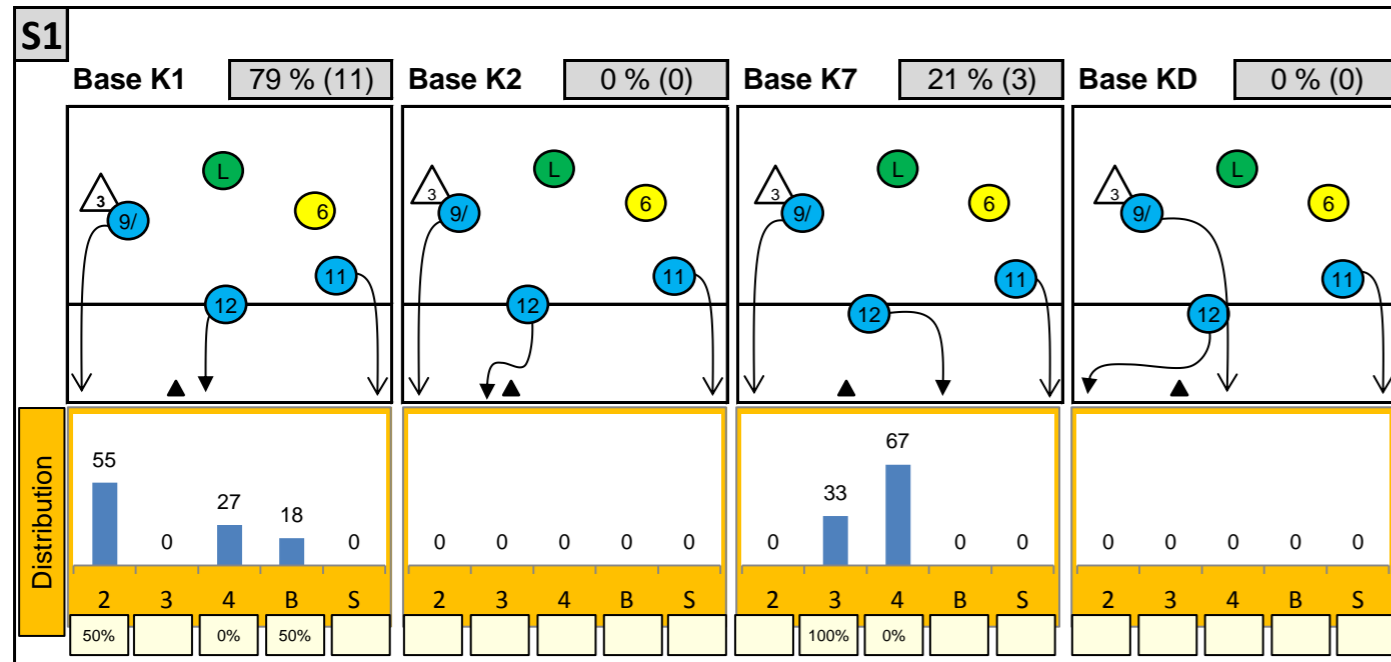

Attackdistribution depending on Settercalls - Austria96_EM

2: Attack of Opposite 3: Attack of Middleblocker 4: Attack of Outside B: Attack of Backrow

S: Attack of Setter xx%: Efficiency of Attacks (-100% to +100%)