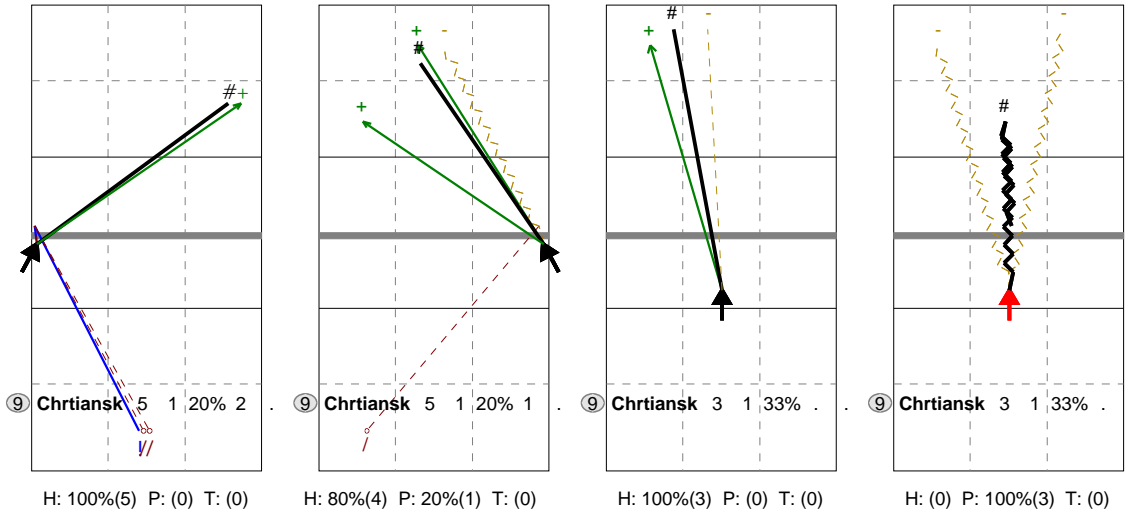

X5	Ind.	*E%	N	#	##%	=	/	X6	Ind.	*E%	N	#	##%	=	/	XP	Ind.	*E%	N	#	##%	=	/	VP	Ind.	*E%	N	#	##%	=	/
3		-20	5	1	20%	0	2	5			5	1	20%	0	1	7		33%	3	1	33%	0	0	7		33%	3	1	33%	0	0

Direction Chart analysis

Austria96_EM | 9 Chrtianska | Transition | (XF,X2,X1,XM,XG,XC,X7,PP,X9,XT,X3,X4,XB,XP,XR,X5,X0,X6,X8,CB,CF,CD,C5,C0,C6,C8,V5,V0,V6,V8,VB,VP,V

V5	Ind.	*E%	N	#	##%	=	/	X5	Ind.	*E%	N	#	##%	=	/	VP	Ind.	*E%	N	#	##%	=	/	X6	Ind.	*E%	N	#	##%	=	/	XP	Ind.	*E%	N	#	##%	=	/
4			7	2	29%	2	0	7		33%	3	1	33%	0	0	7		67%	3	2	67%	0	0	8		50%	2	1	50%	0	0	5			1	0	0%	0	0