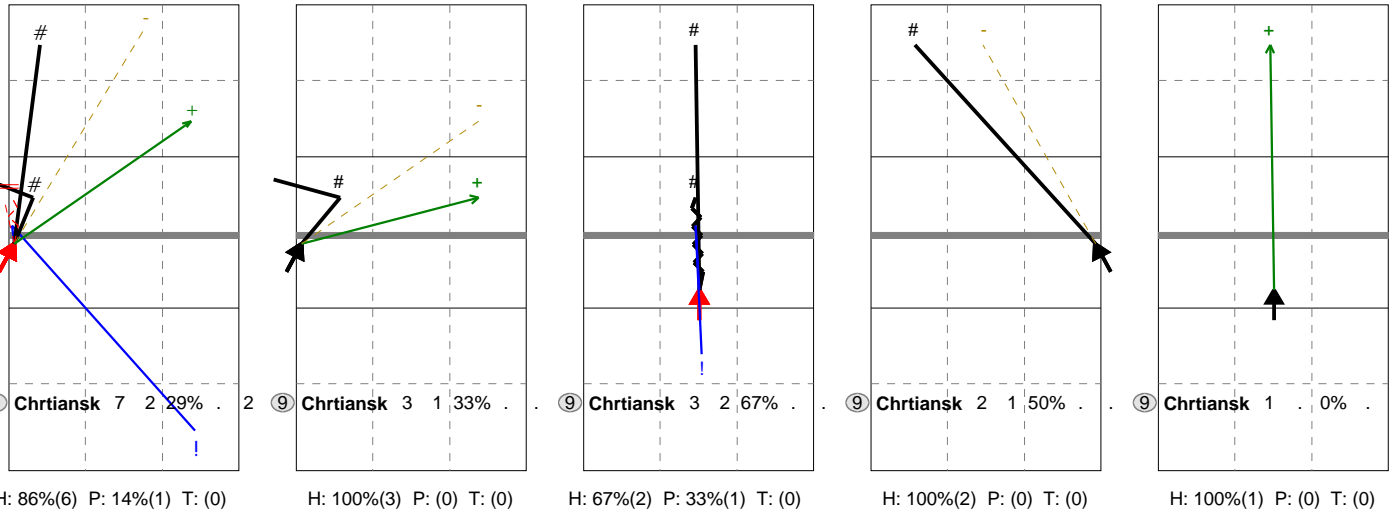

X5	Ind.	*E%	N	#	##%	=	/	X6	Ind.	*E%	N	#	##%	=	/	XP	Ind.	*E%	N	#	##%	=	/	VP	Ind.	*E%	N	#	##%	=	/
3		-20	5	1	20%	0	2	5			5	1	20%	0	1	7		33%	3	1	33%	0	0	7		33%	3	1	33%	0	0

Direction Chart analysis

Austria96_EM | 9 Chrtianska | Transition | (XF,X2,X1,XM,XG,XC,X7,PP,X9,XT,X3,X4,XB,XP,XR,X5,X0,X6,X8,CB,CF,CD,C5,C0,C6,C8,V5,V0,V6,V8,VB,VP,V

V5	Ind.	*E%	N	#	##%	=	/	X5	Ind.	*E%	N	#	##%	=	/	VP	Ind.	*E%	N	#	##%	=	/	X6	Ind.	*E%	N	#	##%	=	/	XP	Ind.	*E%	N	#	##%	=	/
4			7	2	29%	2	0	7		33%	3	1	33%	0	0	7		67%	3	2	67%	0	0	8		50%	2	1	50%	0	0	5			1	0	0%	0	0