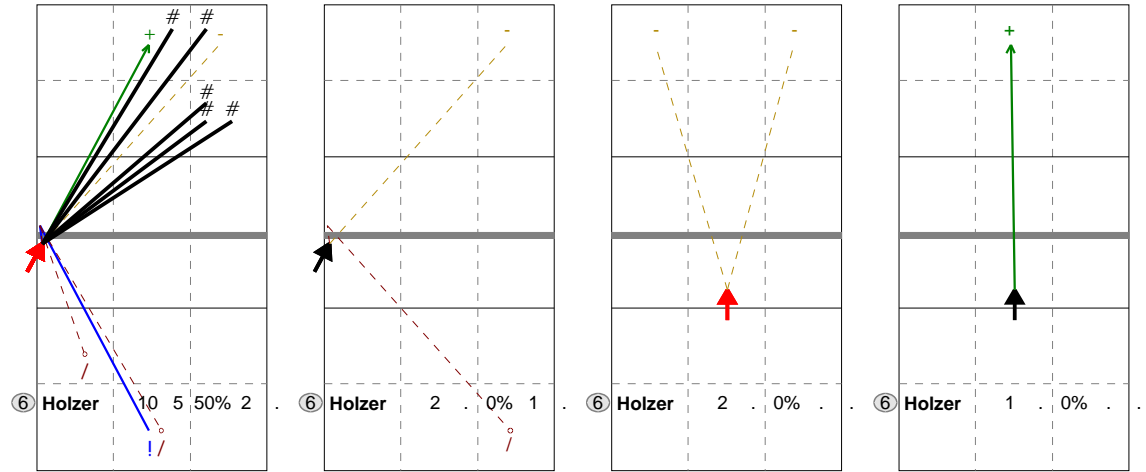

V5	Ind.	*E%	N	#	##%	=	/	X5	Ind.	*E%	N	#	##%	=	/	VP	Ind.	*E%	N	#	##%	=	/	XP	Ind.	*E%	N	#	##%	=	/
6	25%	8	3	38%	1	0		8	57%	7	4	57%	0	0		4	-25	4	0	0%	1	0	10	100	1	1	100	0	0		

H: 75%(6) P: 12%(1) T: 12%(1) H: 86%(6) P: 14%(1) T: (0) H: 50%(2) P: 50%(2) T: (0) H: 100%(1) P: (0) T: (0)

Direction Chart analysis

Austria96_EM | 6 Holzer | Transition | (XF,X2,X1,XM,XG,XC,X7,PP,X9,XT,X3,X4,XB,XP,XR,X5,X0,X6,X8,CB,CF,CD,C5,C0,C6,C8,V5,V0,V6,V8,VB,VP,VR,P2)

V5	Ind.	*E%	N	#	##%	=	/	X5	Ind.	*E%	N	#	##%	=	/	VP	Ind.	*E%	N	#	##%	=	/	XP	Ind.	*E%	N	#	##%	=	/
6	30%	10	5	50%	0	2		2	-50	2	0	0%	0	1	5	.	2	0	0%	0	0	0	5	.	1	0	0%	0	0		