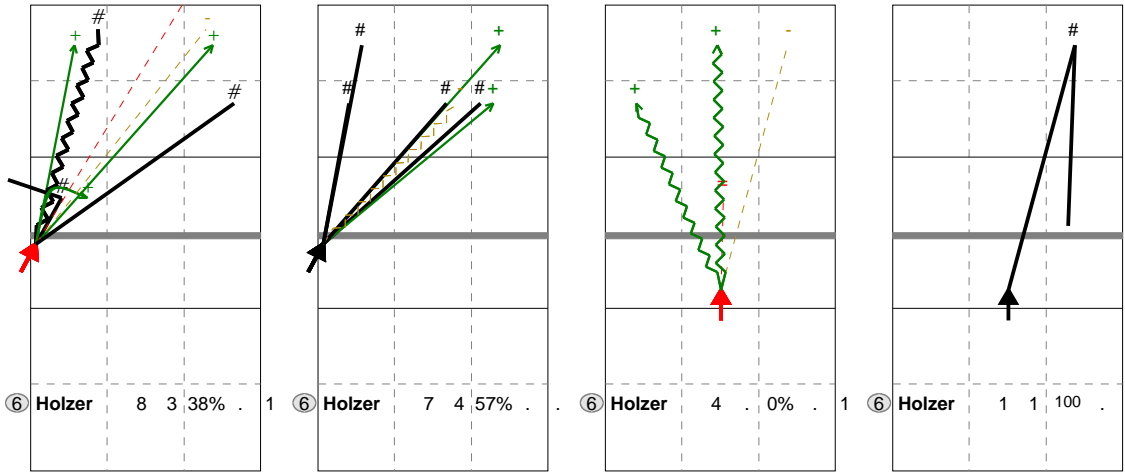

V5	Ind.	*E%	N	#	##%	=	/	X5	Ind.	*E%	N	#	##%	=	/	VP	Ind.	*E%	N	#	##%	=	/	XP	Ind.	*E%	N	#	##%	=	/
6	25%	8	3	38%	1	0		8	57%	7	4	57%	0	0		4	-25	4	0	0%	1	0	10	100	1	1	100	0	0		

H: 75%(6) P: 12%(1) T: 12%(1) H: 86%(6) P: 14%(1) T: (0) H: 50%(2) P: 50%(2) T: (0) H: 100%(1) P: (0) T: (0)

Direction Chart analysis

Austria96_EM | 6 Holzer | Transition | (XF,X2,X1,XM,XG,XC,X7,PP,X9,XT,X3,X4,XB,XP,XR,X5,X0,X6,X8,CB,CF,CD,C5,C0,C6,C8,V5,V0,V6,V8,VB,VP,VR,P2)

V5	Ind.	*E%	N	#	##%	=	/	X5	Ind.	*E%	N	#	##%	=	/	VP	Ind.	*E%	N	#	##%	=	/	XP	Ind.	*E%	N	#	##%	=	/
6	30%	10	5	50%	0	2		2	-50	2	0	0%	0	1	5	.	2	0	0%	0	0	0	5	.	1	0	0%	0	0		