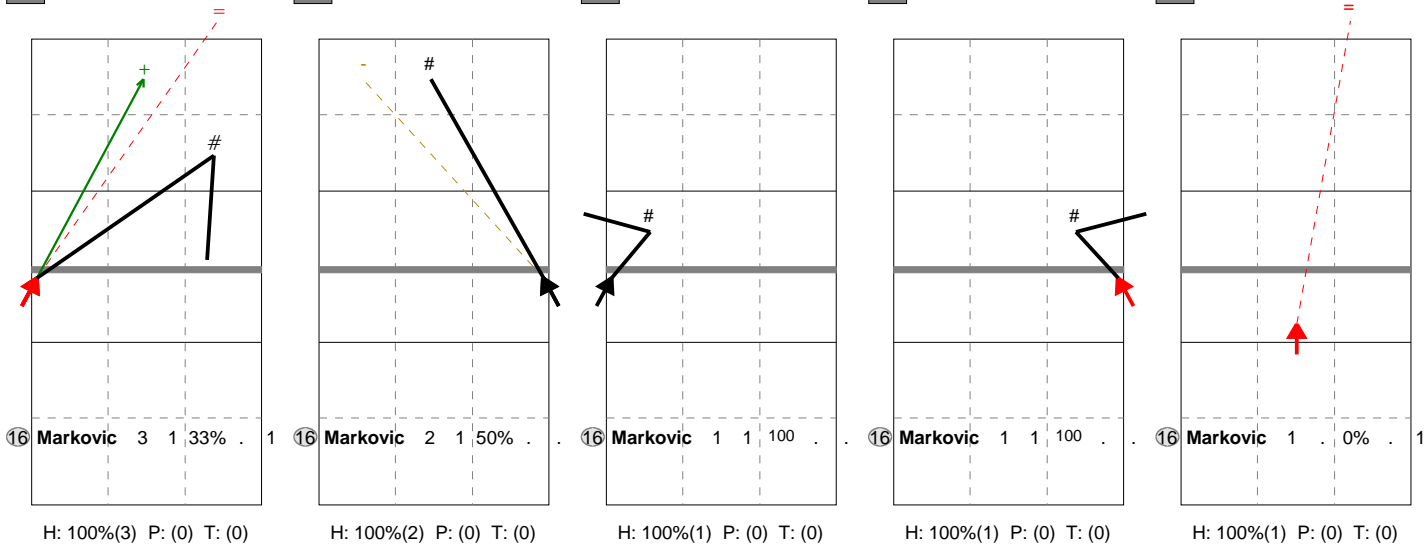

Austria96_EM	3	25	25	20	10	15	95	04/18/20	Friendly Match	Play-off
Czech Republic 96	2	22	17	25	25	12	101	19.30.00	Linz	Away

Direction Chart analysis

Austria96_EM | 16 Markovic | Atk after Rec | (XF,X2,X1,XM,XG,XC,X7,PP,X9,XT,X3,X4,XB,XP,XR,X5,X0,X6,X8,CB,CF,CD,C5,C0,C6,C8,V5,V0,V6,V8,VB,VP,VR,P2

V5	Ind.	*E%	N	#	##%	=	/	X6	Ind.	*E%	N	#	##%	=	/	X5	Ind.	*E%	N	#	##%	=	/	V6	Ind.	*E%	N	#	##%	=	/	VP	Ind.	*E%	N	#	##%	=	/
5	.	3	1	33%	1	0		8	50%	2	1	50%	0	0		10	100	1	1	100	0	0		10	100	1	1	100	0	0		.	-100	1	0	0%	1	0	

Direction Chart analysis

Austria96_EM | 16 Markovic | Transition | (XF,X2,X1,XM,XG,XC,X7,PP,X9,XT,X3,X4,XB,XP,XR,X5,X0,X6,X8,CB,CF,CD,C5,C0,C6,C8,V5,V0,V6,V8,VB,VP,V

V6	Ind.	*E%	N	#	##%	=	/	X5	Ind.	*E%	N	#	##%	=	/	V5	Ind.	*E%	N	#	##%	=	/	XP	Ind.	*E%	N	#	##%	=	/
2	-33	3	0	0%	0	1		10	100	1	1	100	0	0		.	.	1	0	0%	0	0		.	.	1	0	0%	0	0	