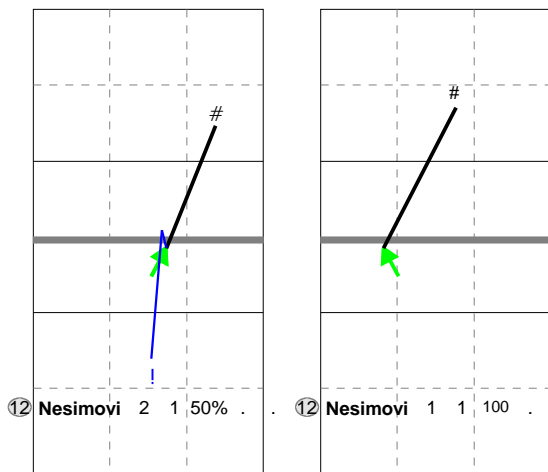

X7	Ind.	*E%	N	#	##%	=	/
	10	100	1	1	100	0	0

H: 100%(1) P: (0) T: (0)

Direction Chart analysis

Austria96_EM | 12 Nesimovic | Atk after Rec | Setter in 6,3

X1	Ind.	*E%	N	#	##%	=	/
	5	50%	2	1	50%	0	0

H: 100%(2) P: (0) T: (0)

H: 100%(1) P: (0) T: (0)

Direction Chart analysis

Austria96_EM | 12 Nesimovic | Transition | AND[*--AO,6] | (XF,X2,X1,XM,XG,XC,X7,

X1	Ind.	*E%	N	#	##%	=	/
	.	-100	1	0	0%	0	1

XC	Ind.	*E%	N	#	##%	=	/
	10	100	1	1	100	0	0