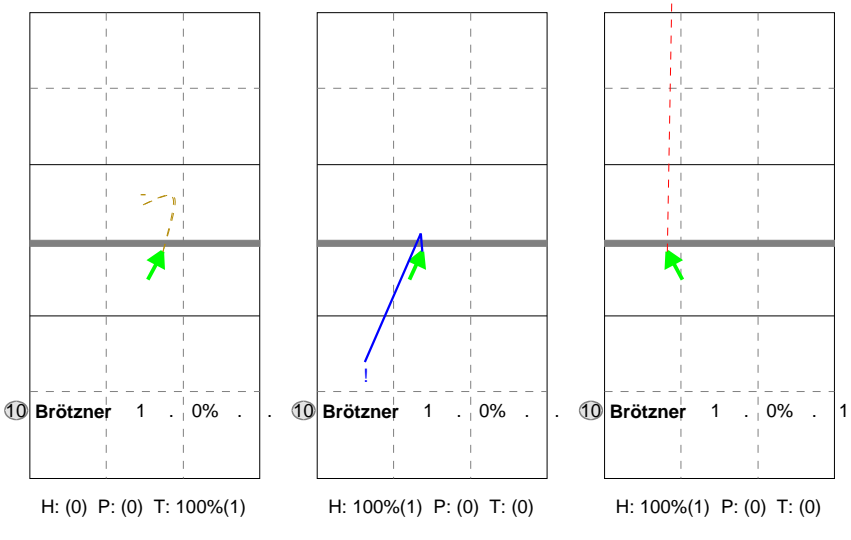

Austria96_EM	3	25	25	20	10	15	95	04/18/20	Friendly Match	Play-off
Czech Republic 96	2	22	17	25	25	12	101	19.30.00	Linz	Away

Direction Chart analysis

Austria96\_EM | 10 Brötzner | Atk after Rec | Setter in 1,5,4,2

<b>X1</b>	Ind.	*E%	N	#	#%	=	/
	5	.	1	0	0%	0	0

<b>XC</b>	Ind.	*E%	N	#	#%	=	/
	.	.	1	0	0%	0	0

<b>X7</b>	Ind.	*E%	N	#	#%	=	/
	.	-100	1	0	0%	1	0

Direction Chart analysis

Austria96\_EM | 10 Brötzner | Atk after Rec | Setter in 6,3