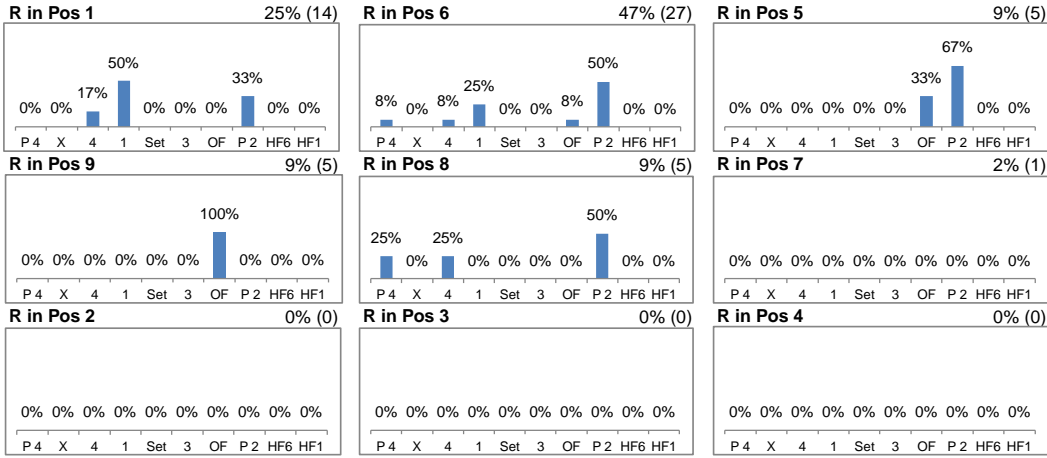

Attacks depending on Reception Position - France U20 WCH Qual

Setter back (S1, S6, S5) - R#+