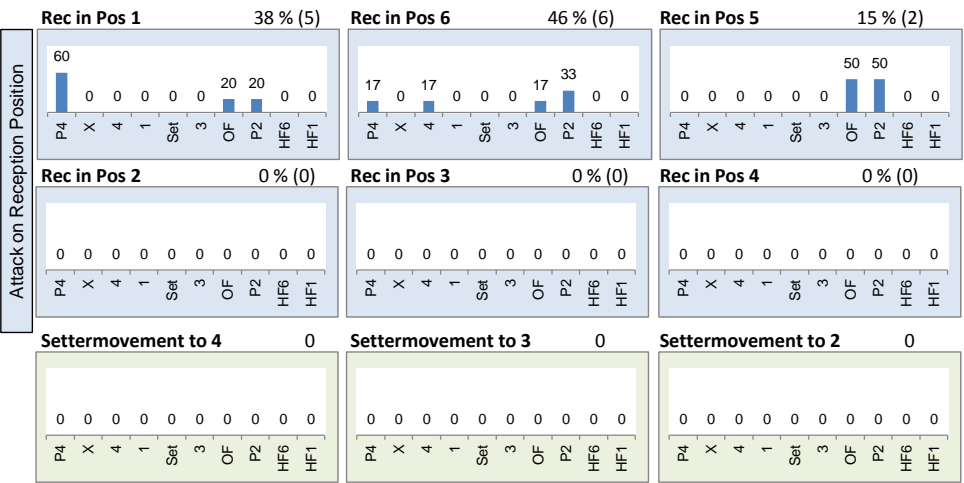

K1 after all R 19 11% 26% K1 after R#+ 13 -8% 15% K2 Transition 24 0% 21%

Player	0	1	8
France U20 WCH Qual	0	1	8
10 CAMBERABERO	0	1	7
13 FIDON	0	1	2
1 CAZAUTE	0	0	1
11 GICQUEL	1	0	0
6 DESCAMPS	0	0	0
7 GASTAUT	0	0	0

Reception	Σ	Σ %	=	= %	+	+ %	#	# %	+ # %	Eff
France U20 WCH Qual	21	100%	2	10%	6	29%	7	33%	62%	52%
10 CAMBERABERO	10	48%	1	10%	3	30%	4	40%	70%	60%
13 FIDON	8	38%	1	13%	2	25%	2	25%	50%	38%
1 CAZAUTE	2	10%	0	0%	1	50%	1	50%	100%	100%
11 GICQUEL	1	5%	0	0%	0	0%	0	0%	0%	0%
6 DESCAMPS	0	0%	0	-	0	-	0	-	-	-
7 GASTAUT	0	0%	0	-	0	-	0	-	-	-

K1-Attacks after R#+	Σ	Σ %	=	= %	#	# %	Eff
France U20 WCH Qual	13	100%	2	15%	2	15%	-8%
1 CAZAUTE	5	38%	1	20%	0	0%	-40%
8 LAUTRIC	4	31%	1	25%	0	0%	-25%
11 GICQUEL	3	23%	0	0%	2	67%	67%
19 LABASTE	1	8%	0	0%	0	0%	0%
6 DESCAMPS	0	0%	0	-	0	-	-
7 GASTAUT	0	0%	0	-	0	-	-
9 STOJILJKOVIC	0	0%	0	-	0	-	-

K2-Attacks - Transitor	Σ	Σ %	=	= %	#	# %	Eff
France U20 WCH Qual	24	100%	5	21%	5	21%	0%
1 CAZAUTE	11	46%	3	27%	4	36%	9%
11 GICQUEL	7	29%	0	0%	0	0%	0%
13 FIDON	5	21%	1	20%	1	20%	0%
7 GASTAUT	1	4%	1	100%	0	0%	-100%
6 DESCAMPS	0	0%	0	-	0	-	-
8 LAUTRIC	0	0%	0	-	0	-	-
9 STOJILJKOVIC	0	0%	0	-	0	-	-