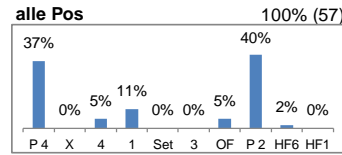

Setter back (S1, S6, S5) - all Receptions