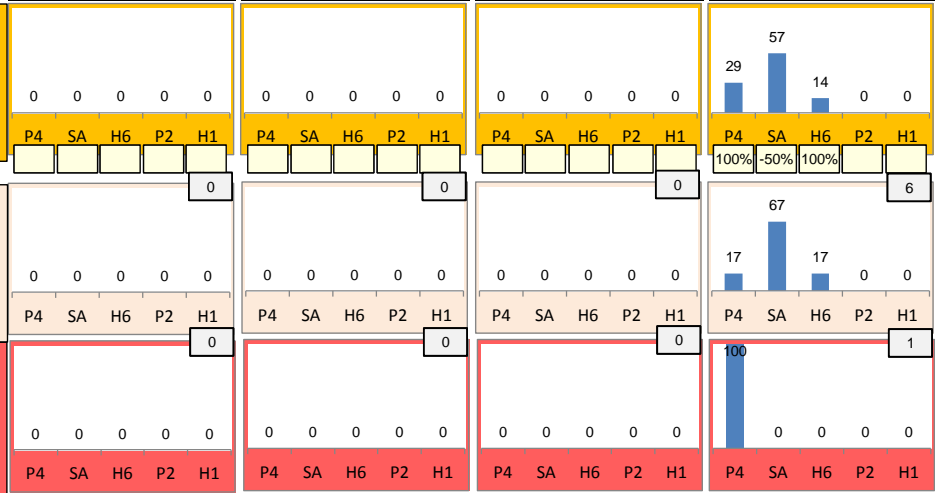

Rotation 3

France U20 WCH Qual

Distribution

K1 after all R	18	22%	39%	K1 after R#+	7	14%	43%	K2 Transition	8	50%	63%		
0	-	5	28%	0	-	0	-	1	13%	4	50%	0	-
-	-	20%	40%	-	-	100%	100%	-100%	0%	75%	75%	-	-
5	28%	0	-	8	44%	4	57%	1	13%	0	-	2	25%
-20%	20%	-	-	50%	50%	-50%	0%	0%	0%	-	-	100%	100%

Reception	Σ	Σ %	=	= %	+	+ %	#	# %	+ # %	Eff
France U20 WCH Qual	24	100%	3	13%	5	21%	3	13%	33%	21%
13 FIDON	11	46%	1	9%	4	36%	1	9%	45%	36%
10 CAMBERABERO	8	33%	2	25%	1	13%	2	25%	38%	13%
1 CAZAUTE	5	21%	0	0%	0	0%	0	0%	0%	0%
6 DESCAMPS	0	0%	0	-	0	-	0	-	-	-
7 GASTAUT	0	0%	0	-	0	-	0	-	-	-
8 LAUTRIC	0	0%	0	-	0	-	0	-	-	-

K1-Attacks after R#+	Σ	Σ %	=	= %	#	# %	Eff
France U20 WCH Qual	7	100%	2	29%	3	43%	14%
8 LAUTRIC	2	29%	2	100%	0	0%	-100%
13 FIDON	2	29%	0	0%	2	100%	100%
20 LABASTE	2	29%	0	0%	0	0%	0%
11 GICQUEL	1	14%	0	0%	1	100%	100%
1 CAZAUTE	0	0%	0	-	0	-	-
6 DESCAMPS	0	0%	0	-	0	-	-
7 GASTAUT	0	0%	0	-	0	-	-

K2-Attacks - Transiti	Σ	Σ %	=	= %	#	# %	Eff
France U20 WCH Qual	8	100%	0	0%	5	63%	50%
1 CAZAUTE	4	50%	0	0%	3	75%	75%
13 FIDON	2	25%	0	0%	2	100%	100%
8 LAUTRIC	1	13%	0	0%	0	0%	0%
11 GICQUEL	1	13%	0	0%	0	0%	-100%
6 DESCAMPS	0	0%	0	-	0	-	-
7 GASTAUT	0	0%	0	-	0	-	-
9 STOJILJKOVIC	0	0%	0	-	0	-	-