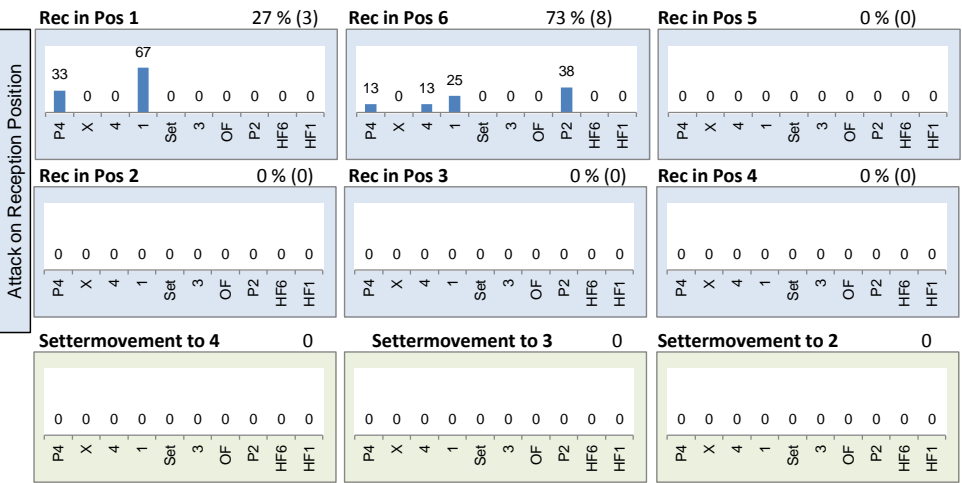

Rotation 1

France U20 WCH Qual

Base K1 64% (7) Base K2 0% (0) Base K7 36% (4) Base KD 0% (0)

Distribution

K1 after all R 24 29% 33% K1 after R#+ 11 45% 45% K2 Transition 19 16% 37%

0	-	0	-	0	-	0	-	0	-	0	-	0	-	2	11%	0	-
-	-	-	-	-	-	-	-	-	-	-	-	-	-	100%	100%	-	-
7	29%	5	21%	12	50%	3	27%	5	45%	3	27%	7	37%	1	5%	9	47%
43%	43%	60%	60%	8%	17%	67%	67%	60%	60%	0%	0%	-14%	14%	0%	0%	22%	44%

Reception	Σ	Σ %	=	= %	+	+ %	#	# %	+ # %	Eff
France U20 WCH Qual	29	100%	4	14%	9	31%	3	10%	41%	28%
10 CAMBERABERO	18	62%	4	22%	4	22%	3	17%	39%	17%
13 FIDON	9	31%	0	0%	4	44%	0	0%	44%	44%
1 CAZAUTE	2	7%	0	0%	1	50%	0	0%	50%	50%
6 DESCAMPS	0	0%	0	-	0	-	0	-	-	-
7 GASTAUT	0	0%	0	-	0	-	0	-	-	-
8 LAUTRIC	0	0%	0	-	0	-	0	-	-	-

K1-Attacks after R#+	Σ	Σ %	=	= %	#	# %	Eff
France U20 WCH Qual	11	100%	0	0%	5	45%	45%
6 DESCAMPS	5	45%	0	0%	3	60%	60%
11 GICQUEL	3	27%	0	0%	0	0%	0%
13 FIDON	3	27%	0	0%	2	67%	67%
1 CAZAUTE	0	0%	0	-	0	-	-
7 GASTAUT	0	0%	0	-	0	-	-
8 LAUTRIC	0	0%	0	-	0	-	-
9 STOJILJKOVIC	0	0%	0	-	0	-	-

K2-Attacks - Transitor	Σ	Σ %	=	= %	#	# %	Eff
France U20 WCH Qual	19	100%	3	16%	7	37%	16%
11 GICQUEL	7	37%	1	14%	1	14%	-14%
13 FIDON	7	37%	2	29%	3	43%	14%
1 CAZAUTE	4	21%	0	0%	3	75%	75%
6 DESCAMPS	1	5%	0	0%	0	0%	0%
7 GASTAUT	0	0%	0	-	0	-	-
8 LAUTRIC	0	0%	0	-	0	-	-
9 STOJILJKOVIC	0	0%	0	-	0	-	-