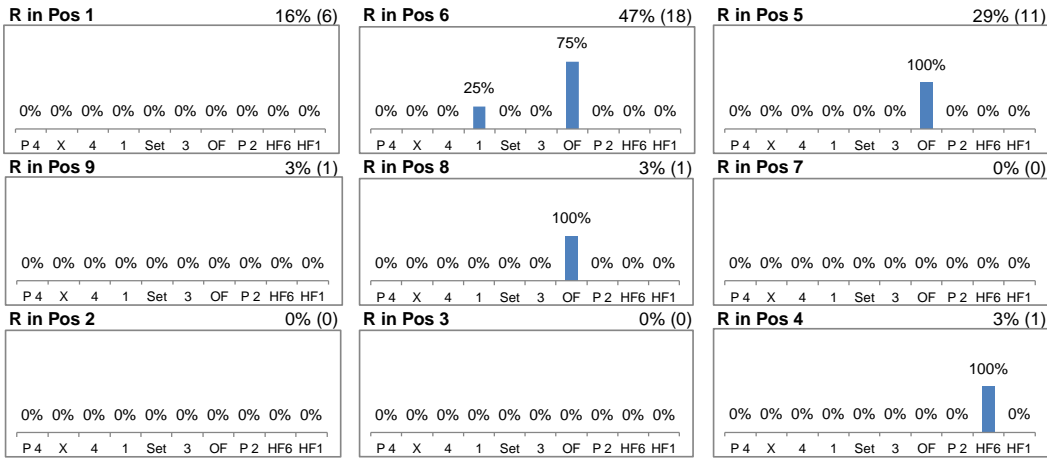

Setter front (S4, S3, S2) - R#+