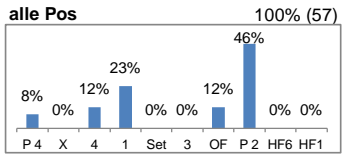

Attacks depending on Reception Position - France U20 WCH Qual

Setter back (S1, S6, S5) - R#+