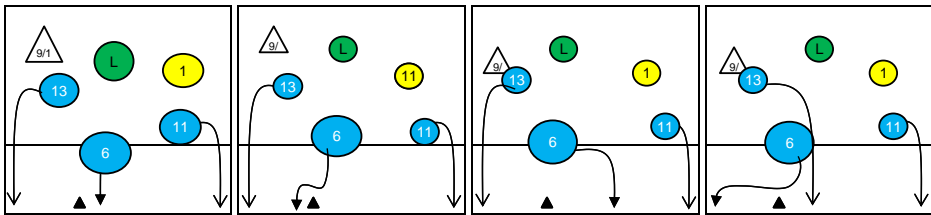

Rotation 1

France U20 WCH Qual

Base K1 64% (7) Base K2 0% (0) Base K7 36% (4) Base KD 0% (0)

Distribution

K1 after all R 24 29% 33% K1 after R#+ 11 45% 45% K2 Transition 19 16% 37%

0	-	0	-	0	-	0	-	0	-	0	-	0	-	2	11%	0	-
-	-	-	-	-	-	-	-	-	-	-	-	-	-	100%	100%	-	-
7	29%	5	21%	12	50%	3	27%	5	45%	3	27%	7	37%	1	5%	9	47%
43%	43%	60%	60%	8%	17%	67%	67%	60%	60%	0%	0%	-14%	14%	0%	0%	22%	44%

Reception	Σ	Σ %	=	= %	+	+ %	#	# %	+ # %	Eff
France U20 WCH Qual	29	100%	4	14%	9	31%	3	10%	41%	28%
10 CAMBERABERO	18	62%	4	22%	4	22%	3	17%	39%	17%
13 FIDON	9	31%	0	0%	4	44%	0	0%	44%	44%
1 CAZAUTE	2	7%	0	0%	1	50%	0	0%	50%	50%
6 DESCAMPS	0	0%	0	-	0	-	0	-	-	-
7 GASTAUT	0	0%	0	-	0	-	0	-	-	-
8 LAUTRIC	0	0%	0	-	0	-	0	-	-	-

K1-Attacks after R#+	Σ	Σ %	=	= %	#	# %	Eff
France U20 WCH Qual	11	100%	0	0%	5	45%	45%
6 DESCAMPS	5	45%	0	0%	3	60%	60%
11 GICQUEL	3	27%	0	0%	0	0%	0%
13 FIDON	3	27%	0	0%	2	67%	67%
1 CAZAUTE	0	0%	0	-	0	-	-
7 GASTAUT	0	0%	0	-	0	-	-
8 LAUTRIC	0	0%	0	-	0	-	-
9 STOJILJKOVIC	0	0%	0	-	0	-	-

K2-Attacks - Transitor	Σ	Σ %	=	= %	#	# %	Eff
France U20 WCH Qual	19	100%	3	16%	7	37%	16%
11 GICQUEL	7	37%	1	14%	1	14%	-14%
13 FIDON	7	37%	2	29%	3	43%	14%
1 CAZAUTE	4	21%	0	0%	3	75%	75%
6 DESCAMPS	1	5%	0	0%	0	0%	0%
7 GASTAUT	0	0%	0	-	0	-	-
8 LAUTRIC	0	0%	0	-	0	-	-
9 STOJILJKOVIC	0	0%	0	-	0	-	-