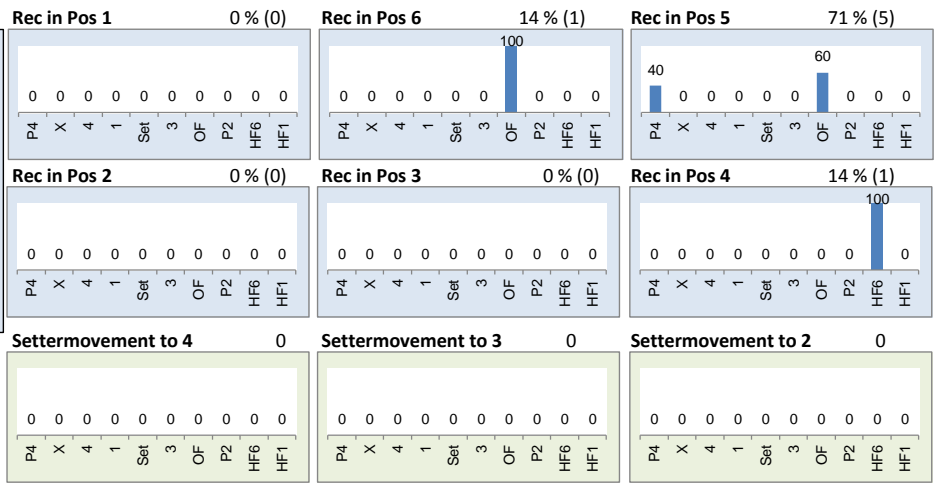

Rotation 3

France U20 WCH Qual

Distribution

K1 after all R	18	22%	39%	K1 after R#+	7	14%	43%	K2 Transition	8	50%	63%		
0	-	5	28%	0	-	0	-	1	13%	4	50%	0	-
-	-	20%	40%	-	-	100%	100%	-100%	0%	75%	75%	-	-
5	28%	0	-	8	44%	4	57%	1	13%	0	-	2	25%
-20%	20%	-	-	50%	50%	-50%	0%	0%	0%	-	-	100%	100%

Reception	Σ	Σ %	=	= %	+	+ %	#	# %	+ # %	Eff
France U20 WCH Qual	24	100%	3	13%	5	21%	3	13%	33%	21%
13 FIDON	11	46%	1	9%	4	36%	1	9%	45%	36%
10 CAMBERABERO	8	33%	2	25%	1	13%	2	25%	38%	13%
1 CAZAUTE	5	21%	0	0%	0	0%	0	0%	0%	0%
6 DESCAMPS	0	0%	0	-	0	-	0	-	-	-
7 GASTAUT	0	0%	0	-	0	-	0	-	-	-
8 LAUTRIC	0	0%	0	-	0	-	0	-	-	-

K1-Attacks after R#+	Σ	Σ %	=	= %	#	# %	Eff
France U20 WCH Qual	7	100%	2	29%	3	43%	14%
8 LAUTRIC	2	29%	2	100%	0	0%	-100%
13 FIDON	2	29%	0	0%	2	100%	100%
20 LABASTE	2	29%	0	0%	0	0%	0%
11 GICQUEL	1	14%	0	0%	1	100%	100%
1 CAZAUTE	0	0%	0	-	0	-	-
6 DESCAMPS	0	0%	0	-	0	-	-
7 GASTAUT	0	0%	0	-	0	-	-

K2-Attacks - Transiti	Σ	Σ %	=	= %	#	# %	Eff
France U20 WCH Qual	8	100%	0	0%	5	63%	50%
1 CAZAUTE	4	50%	0	0%	3	75%	75%
13 FIDON	2	25%	0	0%	2	100%	100%
8 LAUTRIC	1	13%	0	0%	0	0%	0%
11 GICQUEL	1	13%	0	0%	0	0%	-100%
6 DESCAMPS	0	0%	0	-	0	-	-
7 GASTAUT	0	0%	0	-	0	-	-
9 STOJILJKOVIC	0	0%	0	-	0	-	-