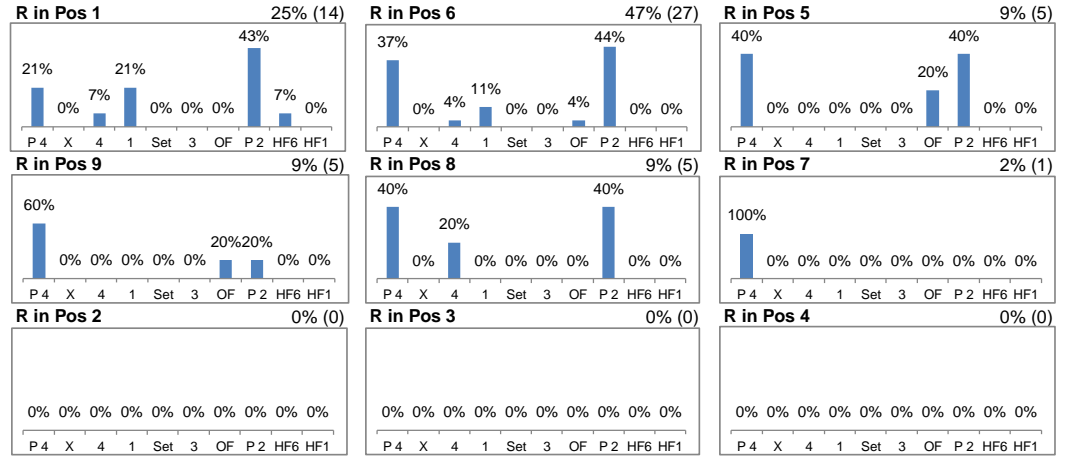

Setter back (S1, S6, S5) - all Receptions