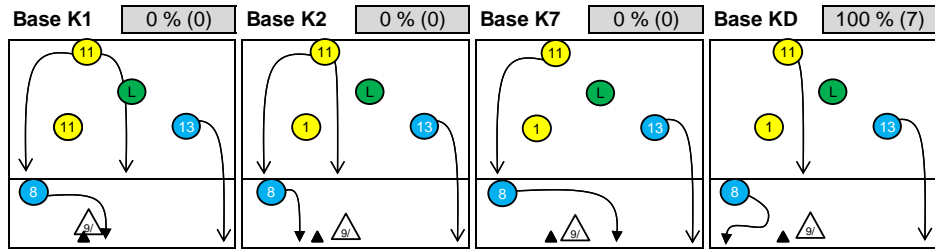

Rotation 3

France U20 WCH Qual

Distribution

K1 after all R	18	22%	39%	K1 after R#+	7	14%	43%	K2 Transition	8	50%	63%		
0	-	5	28%	0	-	0	-	1	13%	4	50%	0	-
-	-	20%	40%	-	-	100%	100%	-100%	0%	75%	75%	-	-
5	28%	0	-	8	44%	4	57%	1	13%	0	-	2	25%
-20%	20%	-	-	50%	50%	-50%	0%	0%	0%	-	-	100%	100%

Reception	Σ	Σ %	=	= %	+	+ %	#	# %	+ # %	Eff
France U20 WCH Qual	24	100%	3	13%	5	21%	3	13%	33%	21%
13 FIDON	11	46%	1	9%	4	36%	1	9%	45%	36%
10 CAMBERABERO	8	33%	2	25%	1	13%	2	25%	38%	13%
1 CAZAUTE	5	21%	0	0%	0	0%	0	0%	0%	0%
6 DESCAMPS	0	0%	0	-	0	-	0	-	-	-
7 GASTAUT	0	0%	0	-	0	-	0	-	-	-
8 LAUTRIC	0	0%	0	-	0	-	0	-	-	-

K1-Attacks after R#+	Σ	Σ %	=	= %	#	# %	Eff
France U20 WCH Qual	7	100%	2	29%	3	43%	14%
8 LAUTRIC	2	29%	2	100%	0	0%	-100%
13 FIDON	2	29%	0	0%	2	100%	100%
20 LABASTE	2	29%	0	0%	0	0%	0%
11 GICQUEL	1	14%	0	0%	1	100%	100%
1 CAZAUTE	0	0%	0	-	0	-	-
6 DESCAMPS	0	0%	0	-	0	-	-
7 GASTAUT	0	0%	0	-	0	-	-

K2-Attacks - Transiti	Σ	Σ %	=	= %	#	# %	Eff
France U20 WCH Qual	8	100%	0	0%	5	63%	50%
1 CAZAUTE	4	50%	0	0%	3	75%	75%
13 FIDON	2	25%	0	0%	2	100%	100%
8 LAUTRIC	1	13%	0	0%	0	0%	0%
11 GICQUEL	1	13%	0	0%	0	0%	-100%
6 DESCAMPS	0	0%	0	-	0	-	-
7 GASTAUT	0	0%	0	-	0	-	-
9 STOJILJKOVIC	0	0%	0	-	0	-	-