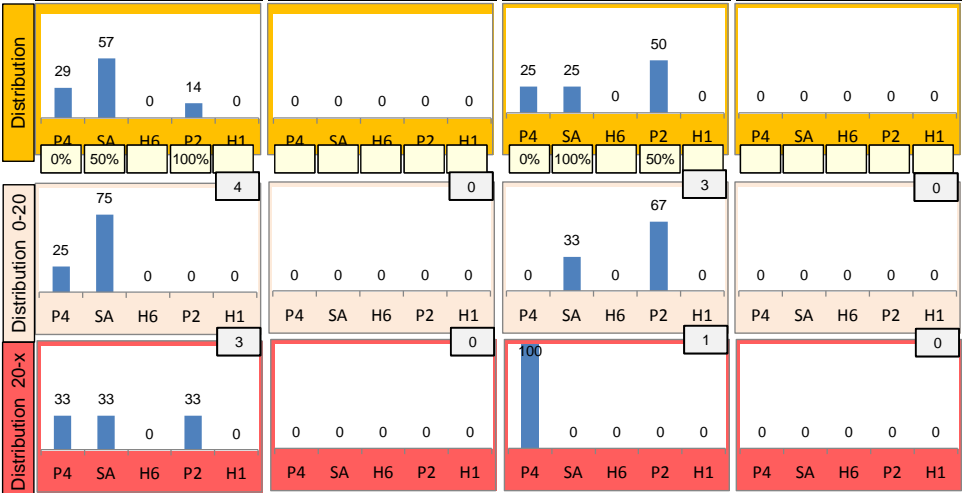

Rotation 1

France U20 WCH Qual

Base K1 64% (7) Base K2 0% (0) Base K7 36% (4) Base KD 0% (0)

Distribution

K1 after all R 24 29% 33% K1 after R#+ 11 45% 45% K2 Transition 19 16% 37%

0	-	0	-	0	-	0	-	0	-	0	-	0	-	2	11%	0	-
-	-	-	-	-	-	-	-	-	-	-	-	-	-	100%	100%	-	-
7	29%	5	21%	12	50%	3	27%	5	45%	3	27%	7	37%	1	5%	9	47%
43%	43%	60%	60%	8%	17%	67%	67%	60%	60%	0%	0%	-14%	14%	0%	0%	22%	44%

Reception	Σ	Σ %	=	= %	+	+ %	#	# %	+ # %	Eff
France U20 WCH Qual	29	100%	4	14%	9	31%	3	10%	41%	28%
10 CAMBERABERO	18	62%	4	22%	4	22%	3	17%	39%	17%
13 FIDON	9	31%	0	0%	4	44%	0	0%	44%	44%
1 CAZAUTE	2	7%	0	0%	1	50%	0	0%	50%	50%
6 DESCAMPS	0	0%	0	-	0	-	0	-	-	-
7 GASTAUT	0	0%	0	-	0	-	0	-	-	-
8 LAUTRIC	0	0%	0	-	0	-	0	-	-	-

K1-Attacks after R#+	Σ	Σ %	=	= %	#	# %	Eff
France U20 WCH Qual	11	100%	0	0%	5	45%	45%
6 DESCAMPS	5	45%	0	0%	3	60%	60%
11 GICQUEL	3	27%	0	0%	0	0%	0%
13 FIDON	3	27%	0	0%	2	67%	67%
1 CAZAUTE	0	0%	0	-	0	-	-
7 GASTAUT	0	0%	0	-	0	-	-
8 LAUTRIC	0	0%	0	-	0	-	-
9 STOJILJKOVIC	0	0%	0	-	0	-	-

K2-Attacks - Transitor	Σ	Σ %	=	= %	#	# %	Eff
France U20 WCH Qual	19	100%	3	16%	7	37%	16%
11 GICQUEL	7	37%	1	14%	1	14%	-14%
13 FIDON	7	37%	2	29%	3	43%	14%
1 CAZAUTE	4	21%	0	0%	3	75%	75%
6 DESCAMPS	1	5%	0	0%	0	0%	0%
7 GASTAUT	0	0%	0	-	0	-	-
8 LAUTRIC	0	0%	0	-	0	-	-
9 STOJILJKOVIC	0	0%	0	-	0	-	-