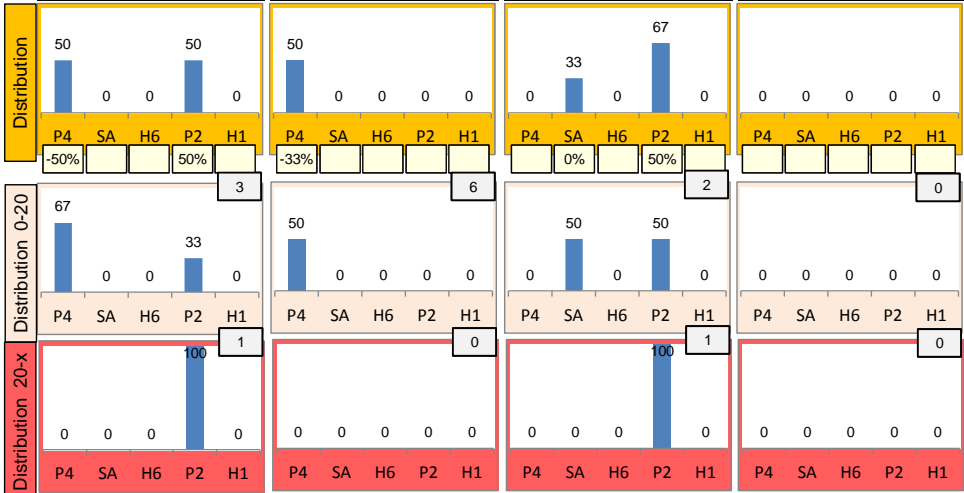

Rotation 5

France U20 WCH Qual

Distribution

Base K1 31% (4) Base K2 46% (6) Base K7 23% (3) Base KD 0% (0)