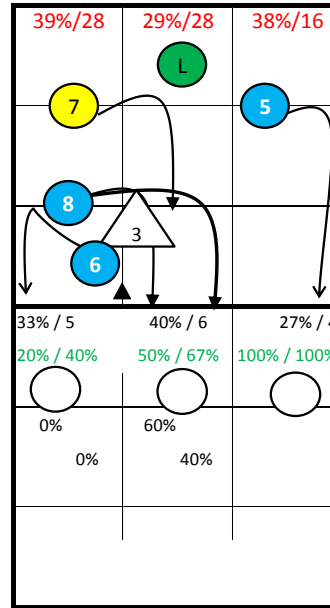

Roster

1 YILMAZ	Out
3 OZBAY	Set
5 AYKAC	Lib
6 ERLALELITEPE	Opp
7 GERMEN	Out
8 OZDEMIR	MB
10 HUMAY	Out
11 KILIC	Out
15 KARASOY	Set
17 ZENT	MB
18 BALADIN	Out

TURKEY U20 WCH Qual -

15: Jumpserve at Position 1

3: Float at Position 1

S1

7: Float at Position 1

S6

8: Float at Position 5

S5

Starting Lineup:

3/15	17	5
L: 5		
7	8	6

17: Float at Position 5

S2

5: Float at Position 5

S3

6: Float at Position 1

S4

S1

S6