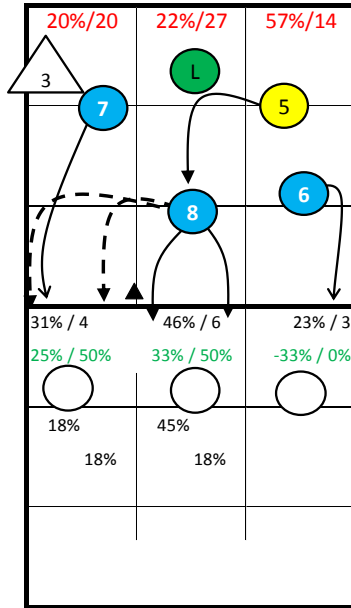

Roster

1 YILMAZ	Out
3 OZBAY	Set
5 AYKAC	Lib
6 ERLALELITEPE	Opp
7 GERMEN	Out
8 OZDEMIR	MB
10 HUMAY	Out
11 KILIC	Out
15 KARASOY	Set
17 ZENT	MB
18 BALADIN	Out

TURKEY U20 WCH Qual -

15: Jumpserve at Position 1

3: Float at Position 1

S1

7: Float at Position 1

S6

8: Float at Position 5

S5

Starting Lineup:

3/15	17	5
L: 5		
7	8	6

17: Float at Position 5

S2

5: Float at Position 5

S3

6: Float at Position 1

S4

S1

S6