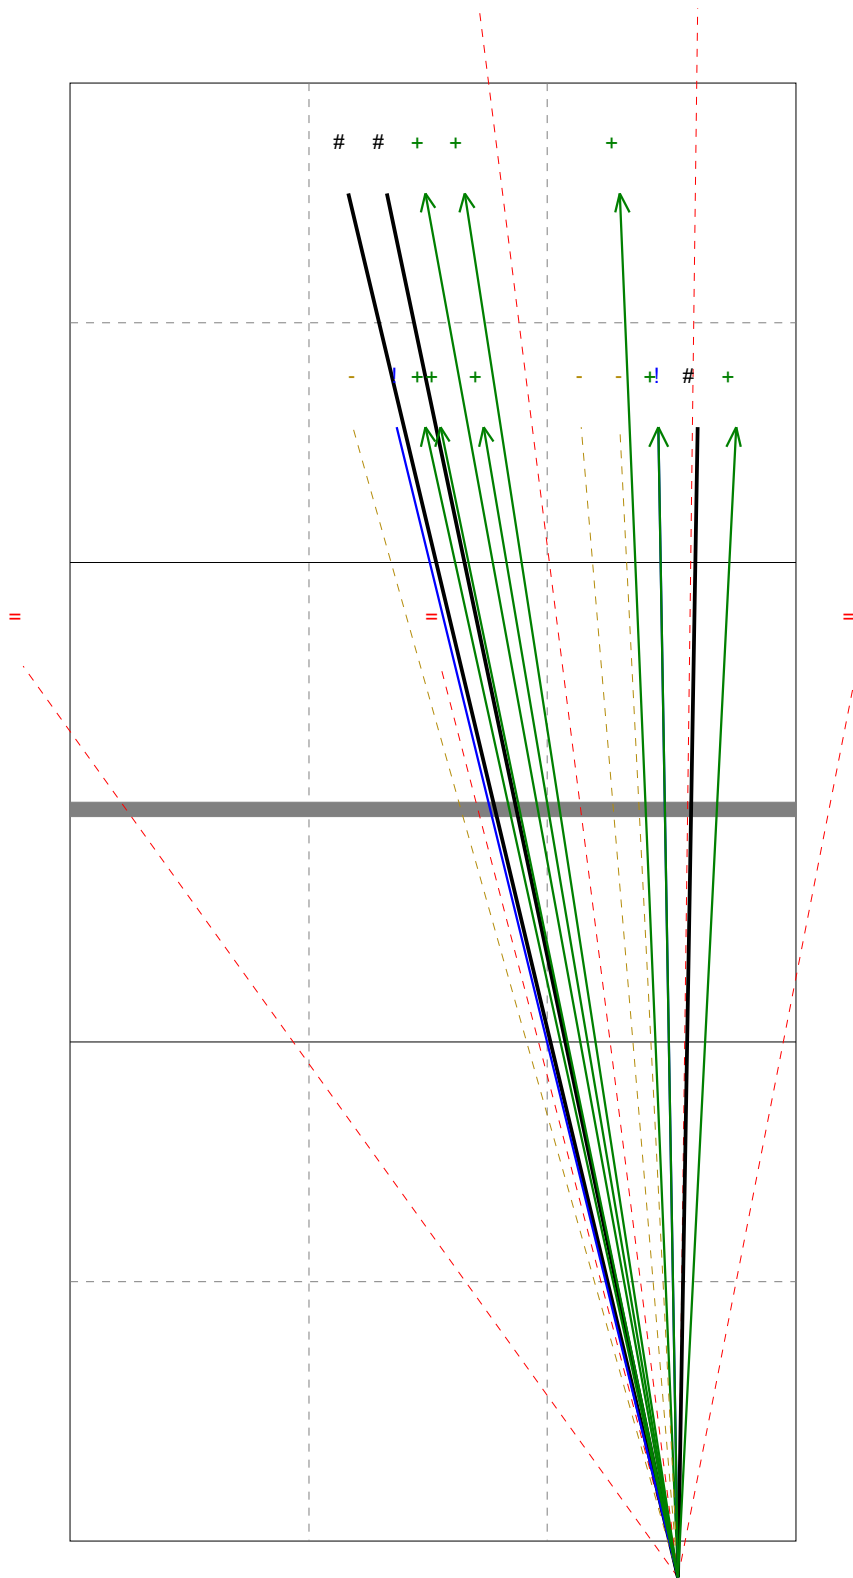

Selected match: (2) HUN, ISR

Analysis selection

POLAND | 14 KURNIKOWSKA NATALIA | Serve

Ind.	*E%	N	=	=%	#	/
5	62%	21	5	24%	3	0

= - - - - -
 / ———— ○
 △ - - - - -
 ▲ ————
 ▲ ———— →
 # ————
 Tip Soft