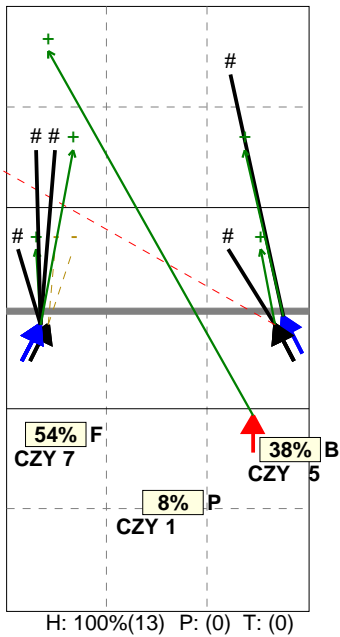

Selected match: (2) HUN, ISR

Analysis selection

POLAND | 16 CZYZNIELEWSKA ZUZANNA | Attack | Rotation detail

S1 Ind. *E% N # #% = /
7 31% 13 5 38% 1 0

S6 Ind. *E% N # #% = /
4 -6% 16 2 12% 3 0

S5 Ind. *E% N # #% = /
6 24% 17 5 29% 1 0

S4 Ind. *E% N # #% = /
7 33% 6 3 50% 1 0

S3 Ind. *E% N # #% = /
6 20% 5 2 40% 0 1

S2 Ind. *E% N # #% = /
7 40% 5 3 60% 1 0