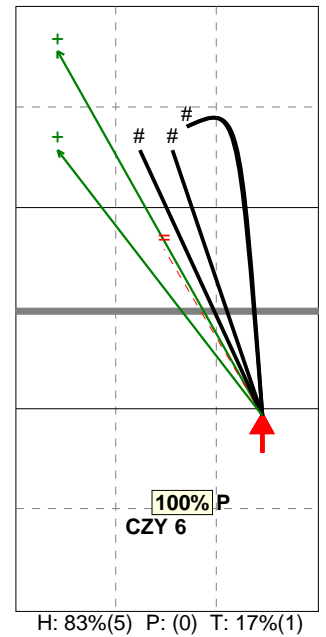

Selected match: (2) HUN, ISR

Analysis selection

POLAND | 16 CZYZNIELEWSKA ZUZANNA | Attack | Rotation detail

S1 Ind. *E% N # #% = /
7 31% 13 5 38% 1 0

S6 Ind. *E% N # #% = /
4 -6% 16 2 12% 3 0

S5 Ind. *E% N # #% = /
6 24% 17 5 29% 1 0

S4 Ind. *E% N # #% = /
7 33% 6 3 50% 1 0

S3 Ind. *E% N # #% = /
6 20% 5 2 40% 0 1

S2 Ind. *E% N # #% = /
7 40% 5 3 60% 1 0