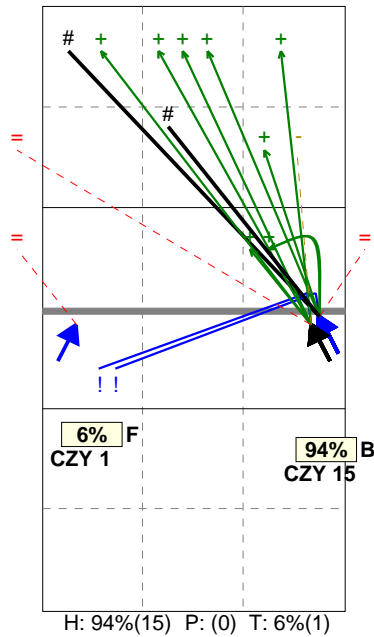

Selected match: (2) HUN, ISR

Analysis selection

POLAND | 16 CZYZNIELEWSKA ZUZANNA | Attack | Rotation detail

S1 Ind. *E% N # #% = /
7 31% 13 5 38% 1 0

S6 Ind. *E% N # #% = /
4 -6% 16 2 12% 3 0

S5 Ind. *E% N # #% = /
6 24% 17 5 29% 1 0

S4 Ind. *E% N # #% = /
7 33% 6 3 50% 1 0

S3 Ind. *E% N # #% = /
6 20% 5 2 40% 0 1

S2 Ind. *E% N # #% = /
7 40% 5 3 60% 1 0