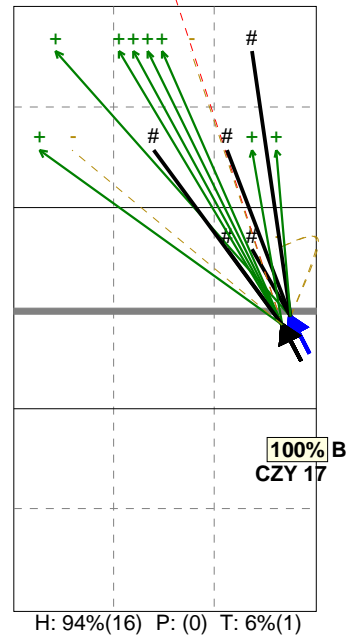

Selected match: (2) HUN, ISR

Analysis selection

POLAND | 16 CZYZNIELEWSKA ZUZANNA | Attack | Rotation detail

S1 Ind. *E% N # #% = /
7 31% 13 5 38% 1 0

S6 Ind. *E% N # #% = /
4 -6% 16 2 12% 3 0

S5 Ind. *E% N # #% = /
6 24% 17 5 29% 1 0

S4 Ind. *E% N # #% = /
7 33% 6 3 50% 1 0

S3 Ind. *E% N # #% = /
6 20% 5 2 40% 0 1

S2 Ind. *E% N # #% = /
7 40% 5 3 60% 1 0