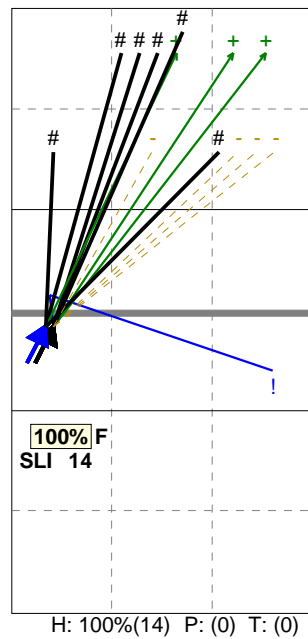

Selected match: (2) HUN, ISR

Analysis selection

POLAND | 11 SLIWINSKA EWA | Attack | Rotation detail

S1	Ind.	*E%	N	#	#%	=	/
	5	.	1	0	0%	0	0

S6	Ind.	*E%	N	#	#%	=	/
	4	-11	9	1	11%	2	0

S5	Ind.	*E%	N	#	#%	=	/
	7	43%	14	6	43%	0	0

S4	Ind.	*E%	N	#	#%	=	/
	6	35%	17	6	35%	0	0

S2	Ind.	*E%	N	#	#%	=	/
	2	-33	3	0	0%	1	0