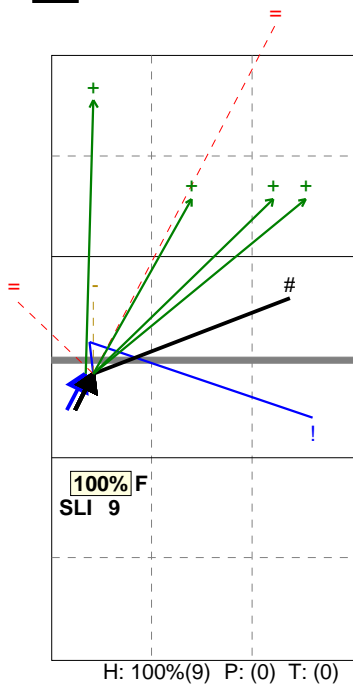

Selected match: (2) HUN, ISR

Analysis selection

POLAND | 11 SLIWINSKA EWA | Attack | Rotation detail

S1	Ind.	*E%	N	#	#%	=	/
	5	.	1	0	0%	0	0

S6	Ind.	*E%	N	#	#%	=	/
	4	-11	9	1	11%	2	0

S5	Ind.	*E%	N	#	#%	=	/
	7	43%	14	6	43%	0	0

S4	Ind.	*E%	N	#	#%	=	/
	6	35%	17	6	35%	0	0

S2	Ind.	*E%	N	#	#%	=	/
	2	-33	3	0	0%	1	0