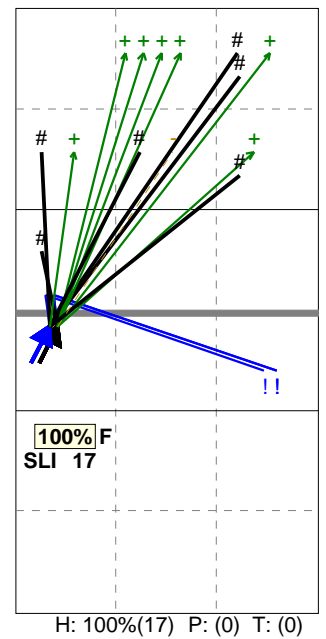

Selected match: (2) HUN, ISR

Analysis selection

POLAND | 11 SLIWINSKA EWA | Attack | Rotation detail

S1	Ind.	*E%	N	#	#%	=	/
	5	.	1	0	0%	0	0

S6	Ind.	*E%	N	#	#%	=	/
	4	-11	9	1	11%	2	0

S5	Ind.	*E%	N	#	#%	=	/
	7	43%	14	6	43%	0	0

S4	Ind.	*E%	N	#	#%	=	/
	6	35%	17	6	35%	0	0

S2	Ind.	*E%	N	#	#%	=	/
	2	-33	3	0	0%	1	0