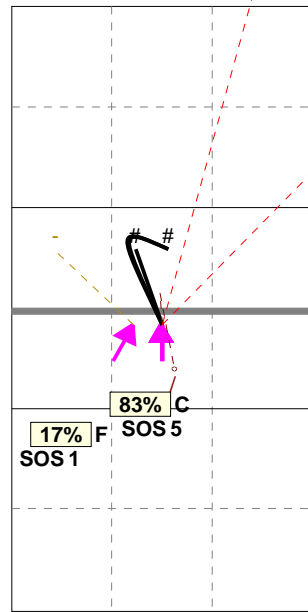

Selected match: (2) HUN, ISR

Analysis selection

POLAND | 10 SOSNOWSKA JUSTNA | Attack | Rotation detail

S1 Ind. *E% N # #% = /
5 50% 4 2 50% 0 0

H: 100%(4) P: (0) T: (0)

S6 Ind. *E% N # #% = /
2 . 2 0 0% 0 0

H: 100%(2) P: (0) T: (0)

S5 Ind. *E% N # #% = /
4 -17 6 2 33% 2 1

H: 83%(5) P: (0) T: 17%(1)

S4 Ind. *E% N # #% = /
. . 1 0 0% 0 0

H: 100%(1) P: (0) T: (0)

S3 Ind. *E% N # #% = /
. -100 1 0 0% 1 0

H: 100%(1) P: (0) T: (0)