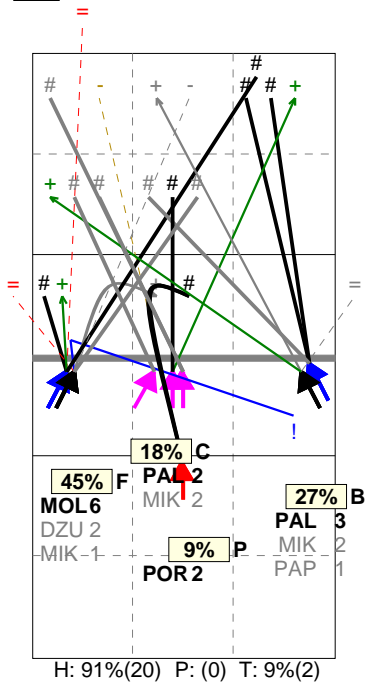

Selected match: (3) POL, LIT, ISR

Analysis selection

HUNGARY | Atk after Rec | Rotation detail

S1 Ind. *E% N # #% = /
7 44% 25 13 52% 2 0

S6 Ind. *E% N # #% = /
7 36% 22 11 50% 3 0

S5 Ind. *E% N # #% = /
6 25% 24 10 42% 2 2

S4 Ind. *E% N # #% = /
6 32% 19 9 47% 2 1

S3 Ind. *E% N # #% = /
6 38% 26 11 42% 0 1

S2 Ind. *E% N # #% = /
6 23% 22 9 41% 1 3