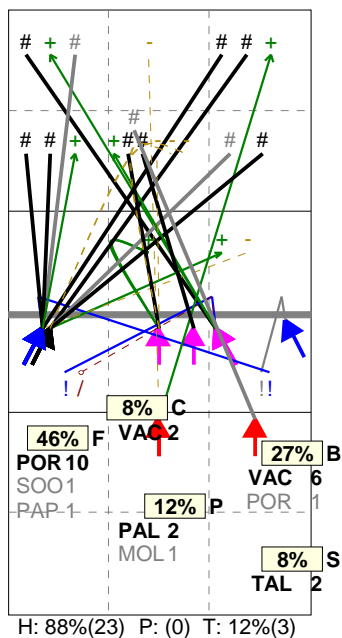

Selected match: (3) POL, LIT, ISR

Analysis selection

HUNGARY | Atk after Rec | Rotation detail

S1 Ind. *E% N # #% = /
7 44% 25 13 52% 2 0

S6 Ind. *E% N # #% = /
7 36% 22 11 50% 3 0

S5 Ind. *E% N # #% = /
6 25% 24 10 42% 2 2

S4 Ind. *E% N # #% = /
6 32% 19 9 47% 2 1

S3 Ind. *E% N # #% = /
6 38% 26 11 42% 0 1

S2 Ind. *E% N # #% = /
6 23% 22 9 41% 1 3