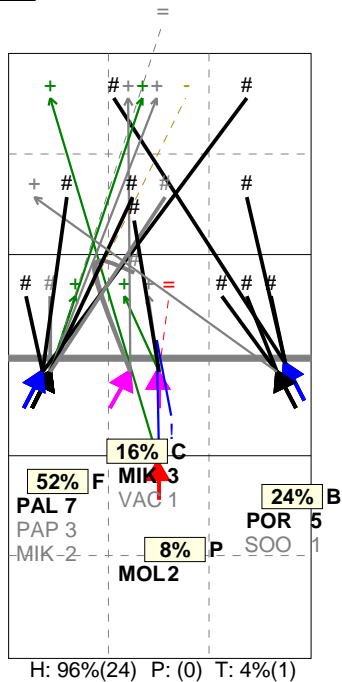

Selected match: (3) POL, LIT, ISR

Analysis selection

HUNGARY | Atk after Rec | Rotation detail

S1 Ind. *E% N # #% = /
7 44% 25 13 52% 2 0

S6 Ind. *E% N # #% = /
7 36% 22 11 50% 3 0

S5 Ind. *E% N # #% = /
6 25% 24 10 42% 2 2

S4 Ind. *E% N # #% = /
6 32% 19 9 47% 2 1

S3 Ind. *E% N # #% = /
6 38% 26 11 42% 0 1

S2 Ind. *E% N # #% = /
6 23% 22 9 41% 1 3