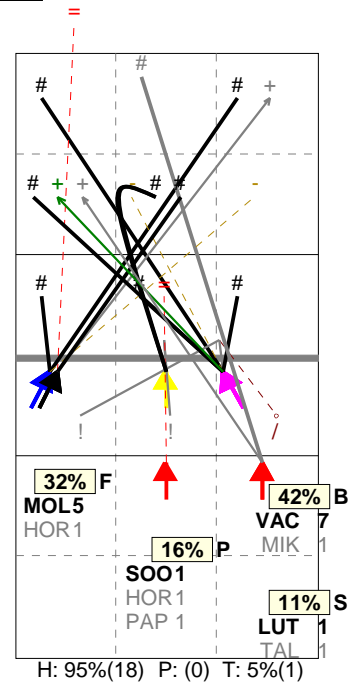

Selected match: (3) POL, LIT, ISR

Analysis selection

HUNGARY | Atk after Rec | Rotation detail

S1 Ind. *E% N # #% = /
7 44% 25 13 52% 2 0

S6 Ind. *E% N # #% = /
7 36% 22 11 50% 3 0

S5 Ind. *E% N # #% = /
6 25% 24 10 42% 2 2

S4 Ind. *E% N # #% = /
6 32% 19 9 47% 2 1

S3 Ind. *E% N # #% = /
6 38% 26 11 42% 0 1

S2 Ind. *E% N # #% = /
6 23% 22 9 41% 1 3