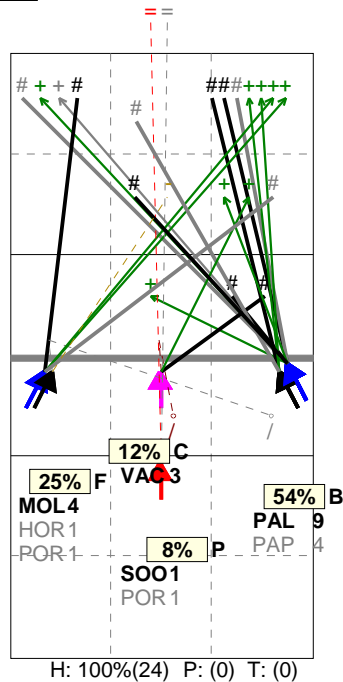

Selected match: (3) POL, LIT, ISR

Analysis selection

HUNGARY | Atk after Rec | Rotation detail

S1 Ind. *E% N # #% = /
7 44% 25 13 52% 2 0

S6 Ind. *E% N # #% = /
7 36% 22 11 50% 3 0

S5 Ind. *E% N # #% = /
6 25% 24 10 42% 2 2

S4 Ind. *E% N # #% = /
6 32% 19 9 47% 2 1

S3 Ind. *E% N # #% = /
6 38% 26 11 42% 0 1

S2 Ind. *E% N # #% = /
6 23% 22 9 41% 1 3