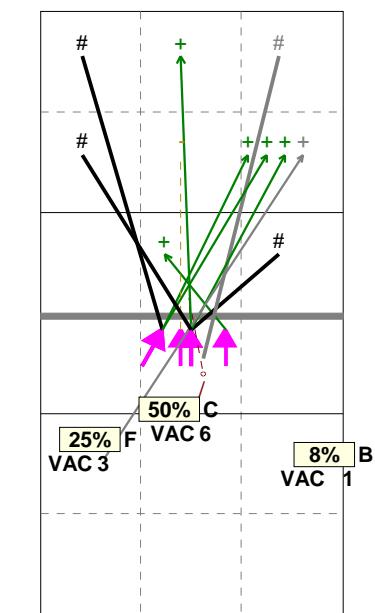

**Selected match: (3) POL, LIT, ISR**

**Analysis selection**

HUNGARY | 4 VACSI EVELIN | Attack | Rotation detail

**S1** Ind. \*E% N # #% = /  
5 . 1 0 0% 0 0

**S5** Ind. \*E% N # #% = /  
6 25% 12 4 33% 0 1

**S4** Ind. \*E% N # #% = /  
7 42% 12 7 58% 0 2

**S3** Ind. \*E% N # #% = /  
5 21% 14 4 29% 0 1

**S2** Ind. \*E% N # #% = /  
8 50% 2 1 50% 0 0