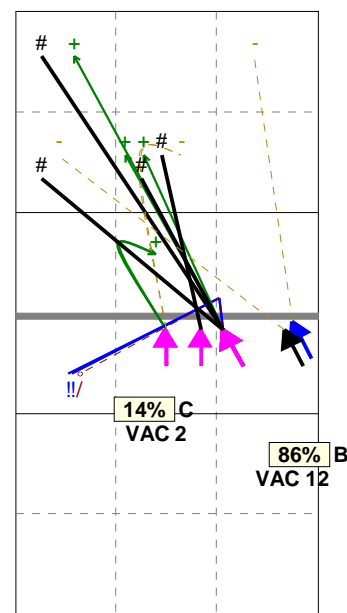

**Selected match: (3) POL, LIT, ISR**

**Analysis selection**

HUNGARY | 4 VACSI EVELIN | Attack | Rotation detail

**S1** Ind. \*E% N # #% = /  
5 . 1 0 0% 0 0

**S5** Ind. \*E% N # #% = /  
6 25% 12 4 33% 0 1

**S4** Ind. \*E% N # #% = /  
7 42% 12 7 58% 0 2

**S3** Ind. \*E% N # #% = /  
5 21% 14 4 29% 0 1

**S2** Ind. \*E% N # #% = /  
8 50% 2 1 50% 0 0