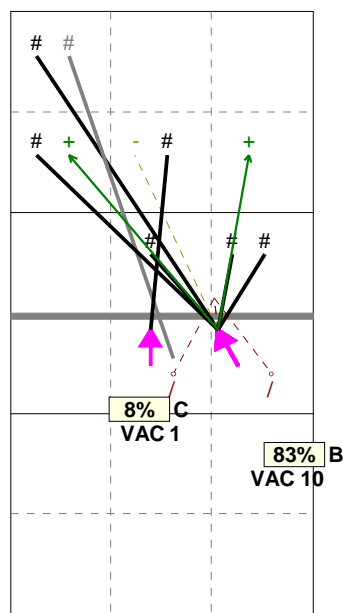

**Selected match: (3) POL, LIT, ISR**

**Analysis selection**

HUNGARY | 4 VACSI EVELIN | Attack | Rotation detail

**S1** Ind. \*E% N # #% = /  
5 . 1 0 0% 0 0

**S5** Ind. \*E% N # #% = /  
6 25% 12 4 33% 0 1

**S4** Ind. \*E% N # #% = /  
7 42% 12 7 58% 0 2

**S3** Ind. \*E% N # #% = /  
5 21% 14 4 29% 0 1

**S2** Ind. \*E% N # #% = /  
8 50% 2 1 50% 0 0