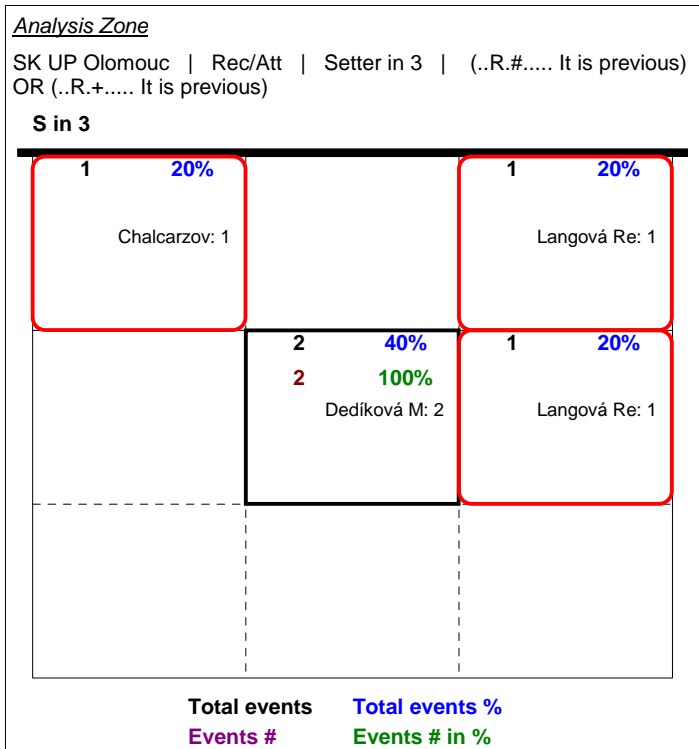

VK Královo Pole Brno	3	25	25	25		75	03/28/2009	Extraliga žen	Play-off
SK UP Olomouc	0	20	23	20		63	18.00.00	Brno	Home

N v III

Stats ordered by Players
SK UP Olomouc | Player detail | Reception | Setter in 3

Player	Skill	Type	S inSet	Vot	Eff	Tot	=	%	BP pS	/	%	BP pS	-	%	!	%	+	%	#	%	BP pS
Team	Reception	All	3 Mat	5.1	38%	8							3	38%			2	25%	3	38%	
6 Maléřová Ha				7.2	50%	6							1	17%			2	33%	3	50%	
10 Dedíková M				-1		2							2	100%