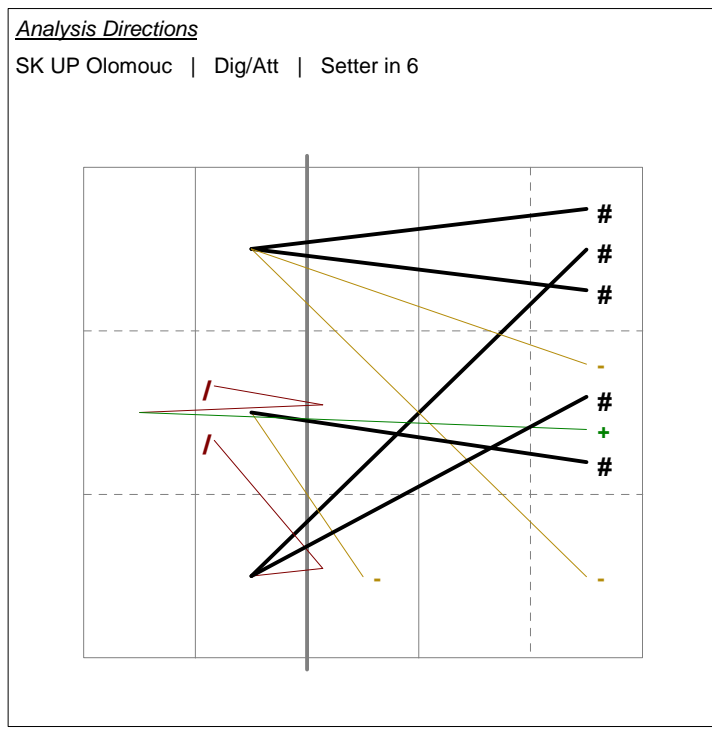

VK Královo Pole Brno	3	25	25	25			75	03/28/2009	Extraliga žen	Play-off
SK UP Olomouc	0	20	23	20			63	18.00.00	Brno	Home

N v VI

Stats ordered by Players

SK UP Olomouc | Player detail | Reception | Setter in 6

Player	Skill	Type	S inSet	Vot	Eff	Tot	=	%	BP	pS	/	%	BP	pS	-	%	!	%	+	%	#	%	BP	pS
Team	Reception	All	6 Mat	5.7	50%	14					1	7%	1		4	29%			1	7%	8	57%		
6 Maléřová Ha				4.6	33%	9					1	11%	1		3	33%			1	11%	4	44%		
10 Dedíková M				10	100%	3															3	100%		
11 Chalcarzov				4.5	50%	2									1	50%					1	50%