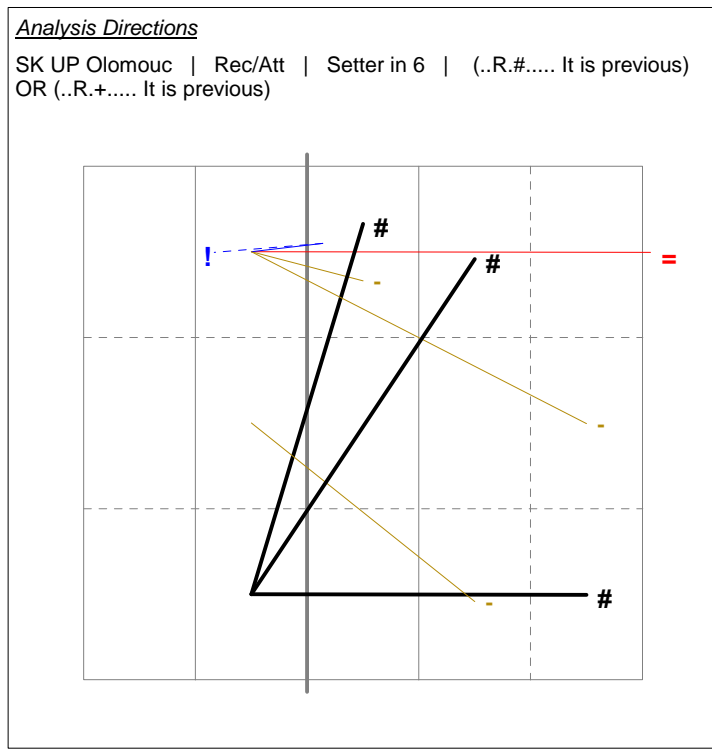

VK Královo Pole Brno	3	25	25	25			75	03/28/2009	Extraliga žen	Play-off
SK UP Olomouc	0	20	23	20			63	18.00.00	Brno	Home

N v VI

Stats ordered by Players

SK UP Olomouc | Player detail | Reception | Setter in 6

Player	Skill	Type	S inSet	Vot	Eff	Tot	=	%	BP	pS	/	%	BP	pS	-	%	!	%	+	%	#	%	BP	pS
Team	Reception	All	6 Mat	5.7	50%	14					1	7%	1		4	29%			1	7%	8	57%		
6 Maléřová Ha				4.6	33%	9					1	11%	1		3	33%			1	11%	4	44%		
10 Dedíková M				10	100%	3															3	100%		
11 Chalcarzov				4.5	50%	2									1	50%					1	50%