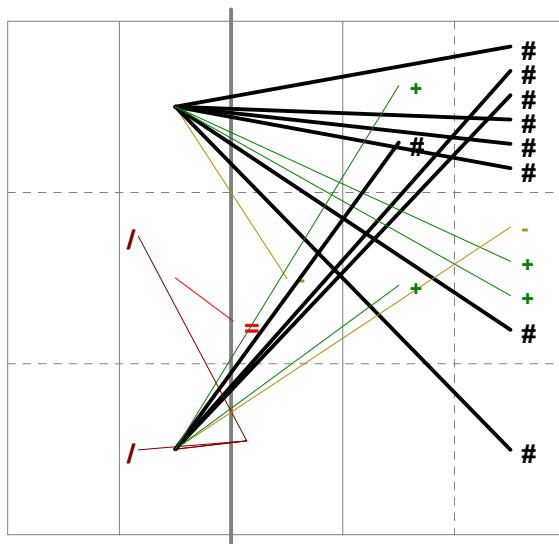

VK Královo Pole Brno	3	25	25	25		75	03/28/2009	Extraliga žen	Play-off
SK UP Olomouc	0	20	23	20		63	18.00.00	Brno	Home

N v 5

Analysis Zone

SK UP Olomouc | Rec/Att | Setter in 5 | (..R.#..... It is previous)
OR (..R.+..... It is previous)

S in 5

9 6 Dedíková M: 7 Měrková Ve: 2	1 Langová Re: 1	8 3 Mátlová Ve: 8
50% 67%	6% 38%	44% 38%

Total events   Total events %
Events #   Events # in %

Analysis Directions

SK UP Olomouc | Rec/Att | Setter in 5 | (..R.#..... It is previous)
OR (..R.+..... It is previous)