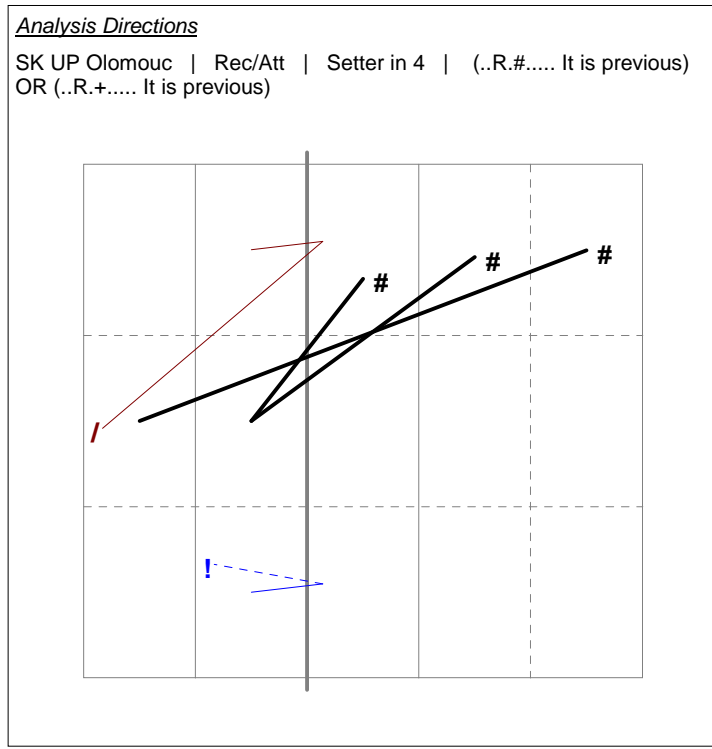

VK Královo Pole Brno	3	25	25	25			75	03/28/2009	Extraliga žen	Play-off
SK UP Olomouc	0	20	23	20			63	18.00.00	Brno	Home

N v IV

Analysis Zone
SK UP Olomouc | Rec/Att | Setter in 4 | (..R.#..... It is previous)
OR (..R.+..... It is previous)

S in 4

1 20% Dediková M: 1	2 40% 2 100% Gregorová: 2	1 20% Měrková Ve: 1
	1 20% 1 100% Chalcarzov: 1	

Total events   Total events %
Events #   Events # in %

Analysis Zone
SK UP Olomouc | Dig/Att | Setter in 4

S in 4

1 20% 1 100% Dediková M: 1	1 20% 1 100% Langová Re: 1	1 20% Langová Re: 1
	1 20% Chalcarzov: 1	1 20% Mátlová Ve: 1

Total events   Total events %
Events #   Events # in %