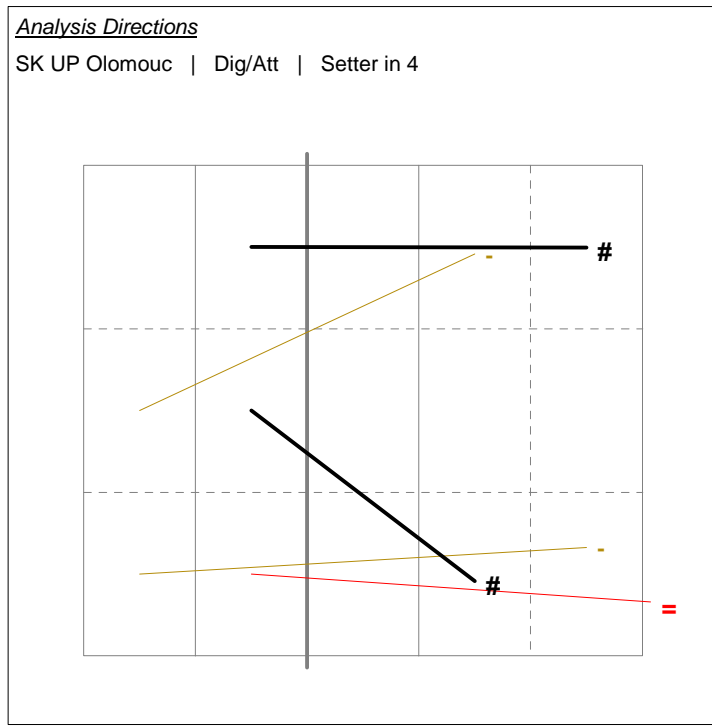

Stats ordered by Players
SK UP Olomouc | Player detail | Reception | Setter in 4

Player	Skill	Type	S inSet	Vot	Eff	Tot	=	%	BP	pS	/	%	BP	pS	-	%	!	%	+	%	#	%	BP	pS
Team	Reception	All	4 Mat	5.5	50%	8									3	38%			1	12%	4	50%		
6 Maléřová Ha				4.9	43%	7								3	43%			1	14%	3	43%			
11 Chalcarzov				10	100%	1														1	100%