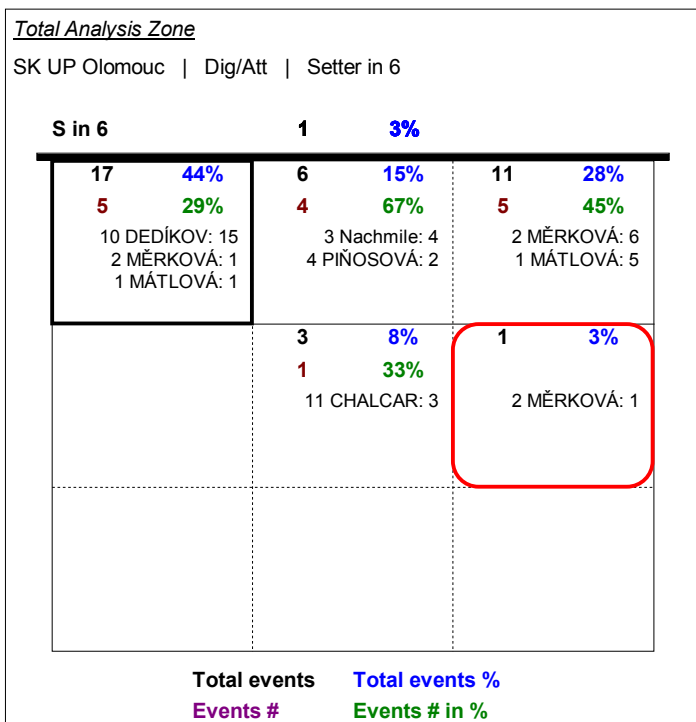

N v VI

Total Stats ordered by Players

SK UP Olomouc | Player detail | Reception | Setter in 6

Player	Skill	Type	S inSet	Vot	Eff	Tot	=	%	BP	pS	/	%	BP	pS	-	%	!	%	+	%	#	%	BP	pS
Team	Reception	All	6 Mat	6.4	48%	69	2	3%	2						16	23%			16	23%	35	51%		
1 MÁTLOVÁ V				10	100%	1															1	100%		
6 MALÉŘOVÁ				6.5	42%	26	1	4%	1					5	19%			8	31%	12	46%			
10 DEDÍKOVÁ				5.8	50%	18								6	33%			3	17%	9	50%			
11 CHALCARŽ				7.4	59%	17								3	18%			4	24%	10	59%