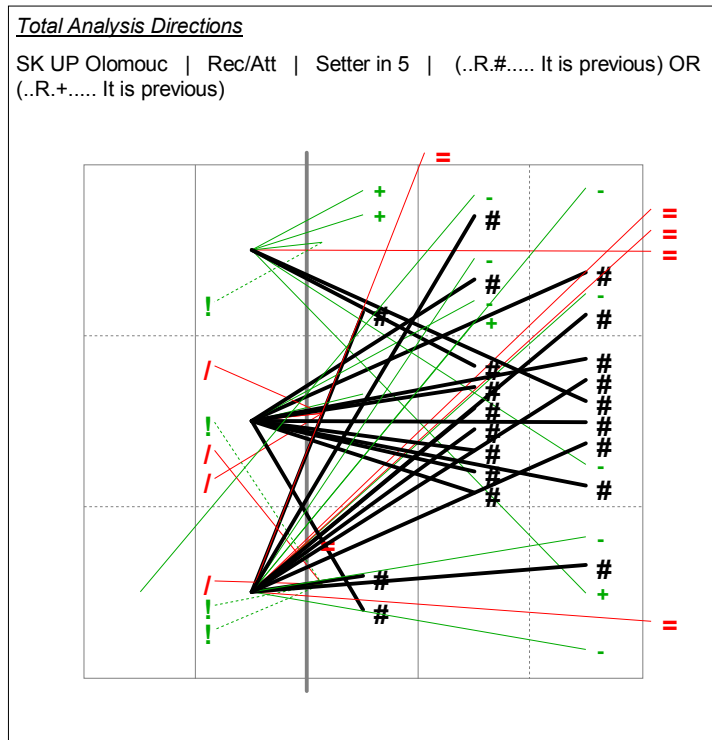

N v V

Total Stats ordered by Players
SK UP Olomouc | Player detail | Reception | Setter in 5

Player	Skill	Type	S inSet	Vot	Eff	Tot	=	%	BP	pS	/	%	BP	pS	-	%	!	%	+	%	#	%	BP	pS
Team	Reception	All	5 Mat	5	39%	80	5	6%	5		1	1%	1		26	32%			11	14%	37	46%		
1 MÁTLOVÁ V				5	40%	10								4	40%			2	20%	4	40%			
6 MALÉŘOVÁ				3.3	13%	15	2	13%	2		1	7%	1		5	33%			2	13%	5	33%		
10 DEDÍKOVÁ				5.1	39%	18	1	6%	1					6	33%			3	17%	8	44%			
11 CHALCARŽ				6.2	56%	32	1	3%	1					9	28%			3	9%	19	59%