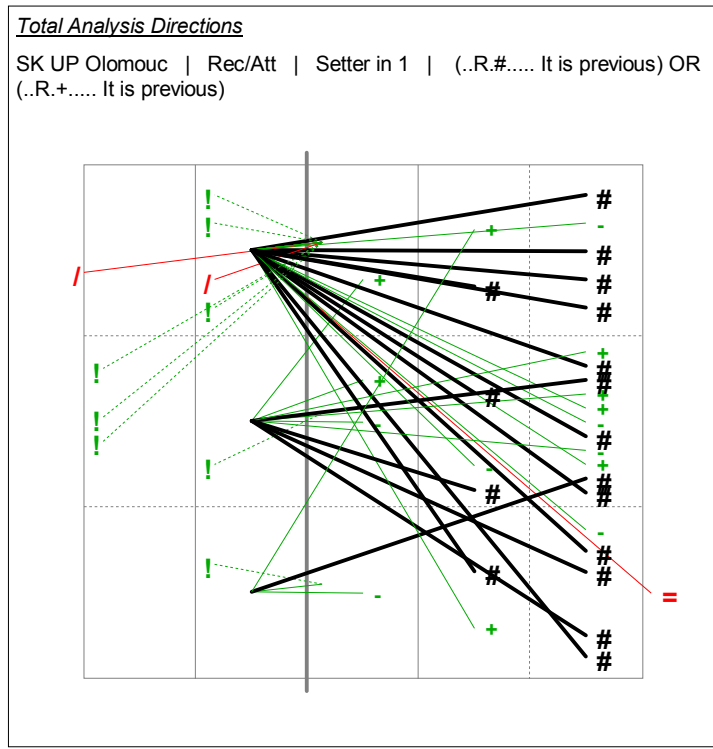

# N v I

Total Stats ordered by Players  
 SK UP Olomouc | Player detail | Reception | Setter in 1

Player	Skill	Type	S inSet	Vot	Eff	Tot	=	%	BP	pS	/	%	BP	pS	-	%	!	%	+	%	#	%	BP	pS
Team	Reception	All	1 Mat	6.3	51%	63	1	2%	1						17	27%			12	19%	33	52%		
1 MÁTLOVÁ V				1		4								3	75%			1	25%					
3 Nachmilerové				-3	-100%	1	1	100%	1															
6 MALÉŘOVÁ				6.5	55%	11								3	27%			2	18%	6	55%			
10 DEDÍKOVÁ				4.5	50%	4								2	50%					2	50%			