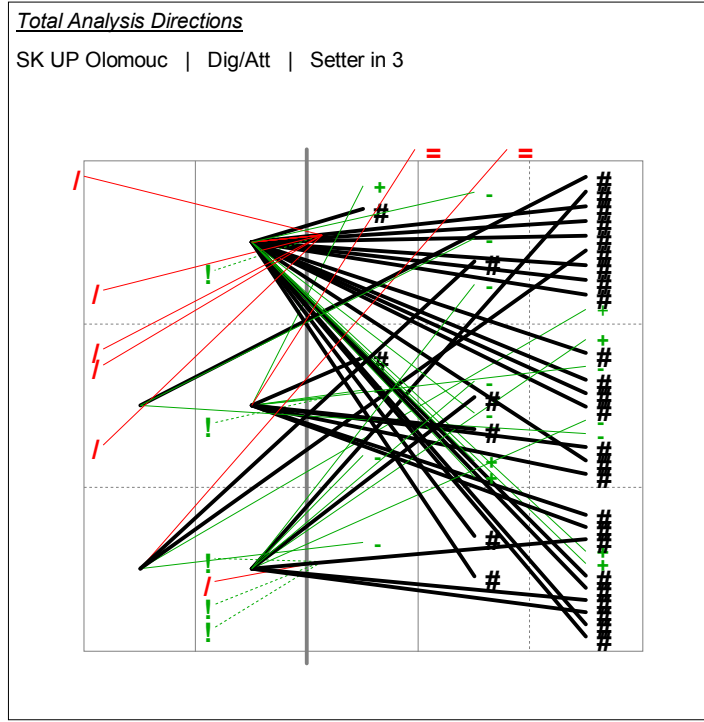

Total Stats ordered by Players
SK UP Olomouc | Player detail | Reception | Setter in 3

Player	Skill	Type	S inSet	Vot	Eff	Tot	=	%	BP	pS	/	%	BP	pS	-	%	!	%	+	%	#	%	BP	pS
Team	Reception	All	3 Mat	5.2	42%	84	3	4%	3		3	4%	3		27	32%			10	12%	41	49%		
1 MÁTLOVÁ V				3	14%	7					1	14%	1		3	43%			1	14%	2	29%		
6 MALÉŘOVÁ				4.7	27%	15	2	13%	2					4	27%			3	20%	6	40%			
7 GREGOROV				-1		1								1	100%									
10 DEDÍKOVÁ				5	41%	39	1	3%	1		2	5%	2		13	33%			4	10%	19	49%		
11 CHALCARZ				7.8	80%	10								2	20%					8	80%