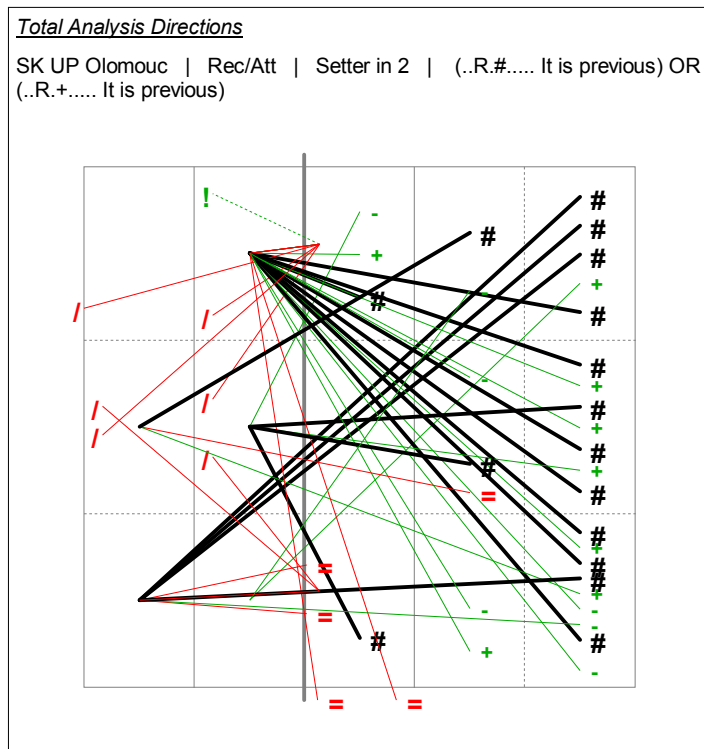

N v II

Total Analysis Zone
SK UP Olomouc | Rec/Att | Setter in 2 | (..R.#..... It is previous)
OR (..R.+..... It is previous)

S in 2

24 56% 8 33% 11 CHALCAR: 24	5 12% 3 60% 7 GREGOROV: 3 3 Nachmile: 1 1 MÁTLOVÁ: 1	2 5% 4 PIŇOSOVÁ: 1 11 CHALCAR: 1
	3 7% 1 33% 10 DEDÍKOV: 3	9 21% 4 44% 1 MÁTLOVÁ: 4 2 MĚRKOVÁ: 4 10 DEDÍKOV: 1

Total events Total events %
Events # Events # in %

Total Analysis Zone
SK UP Olomouc | Dig/Att | Setter in 2

S in 2

22 55% 11 50% 11 CHALCAR: 22	5 12% 1 20% 3 Nachmile: 2 7 GREGOROV: 2 4 PIŇOSOVÁ: 1	3 8% 1 33% 7 GREGOROV: 2 15 JANEČKO: 1
	4 10% 2 50% 10 DEDÍKOV: 4	6 15% 2 33% 2 MĚRKOVÁ: 3 1 MÁTLOVÁ: 1 9 POVRAZNÍ: 1

Total events Total events %
Events # Events # in %