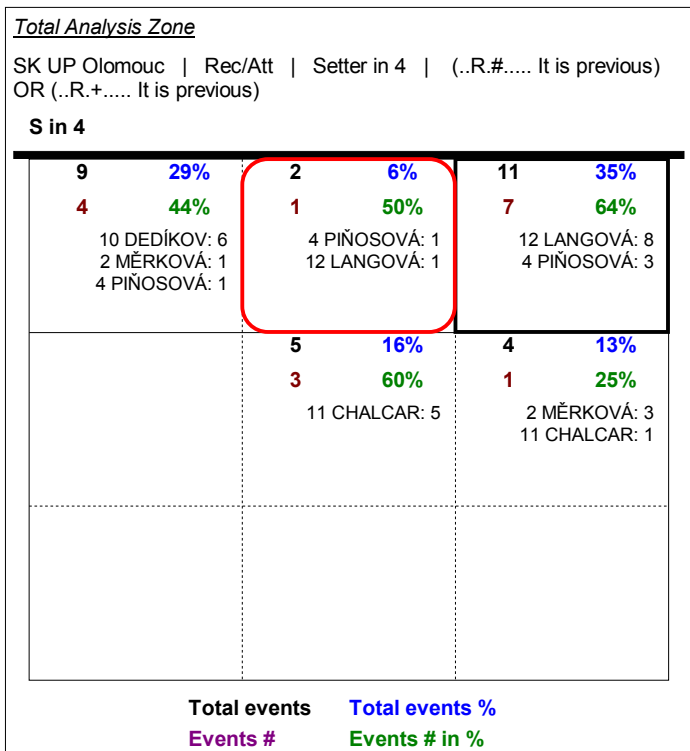

N v IV

Total Stats ordered by Players
SK UP Olomouc | Player detail | Reception | Setter in 4

Player	Skill	Type	S inSet	Vot	Eff	Tot	=	%	BP	pS	/	%	BP	pS	-	%	!	%	+	%	#	%	BP	pS
Team	Reception	All	4 Mat	5.2	35%	51	5	10%	5						14	27%			9	18%	23	45%		
1 MÁTLOVÁ V				3.8	25%	4								2	50%			1	25%	1	25%			
6 MALÉŘOVÁ				4.2	23%	13	3	23%	3					3	23%			1	8%	6	46%			
10 DEDÍKOVÁ				3.3	18%	11	1	9%	1					5	45%			2	18%	3	27%			
11 CHALCARŽ				7.4	56%	18	1	6%	1					2	11%			4	22%	11	61%			
12 LANGOVÁ				3		2								1	50%			1	50%