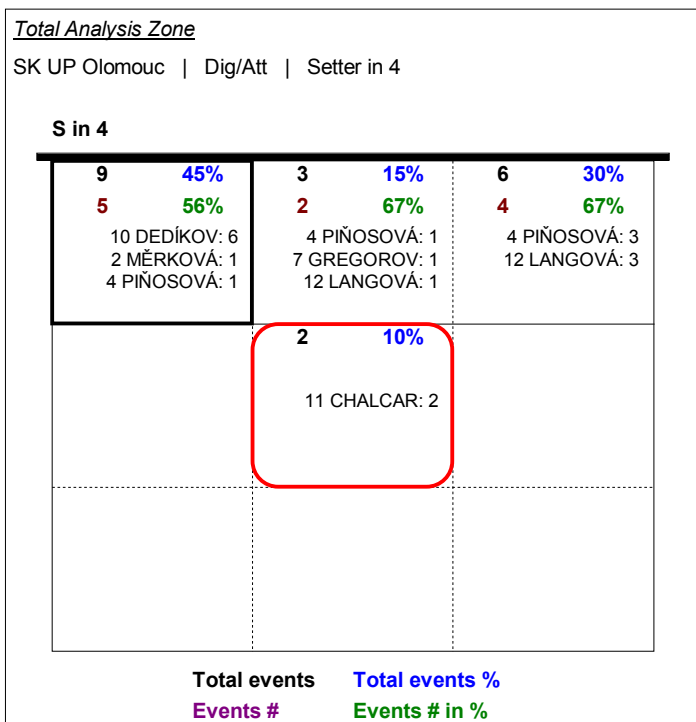

N v IV

Total Stats ordered by Players
SK UP Olomouc | Player detail | Reception | Setter in 4

Player	Skill	Type	S inSet	Vot	Eff	Tot	=	%	BP	pS	/	%	BP	pS	-	%	!	%	+	%	#	%	BP	pS
Team	Reception	All	4 Mat	5.2	35%	51	5	10%	5						14	27%			9	18%	23	45%		
1 MÁTLOVÁ V				3.8	25%	4								2	50%			1	25%	1	25%			
6 MALÉŘOVÁ				4.2	23%	13	3	23%	3					3	23%			1	8%	6	46%			
10 DEDÍKOVÁ				3.3	18%	11	1	9%	1					5	45%			2	18%	3	27%			
11 CHALCARŽ				7.4	56%	18	1	6%	1					2	11%			4	22%	11	61%			
12 LANGOVÁ				3		2								1	50%			1	50%