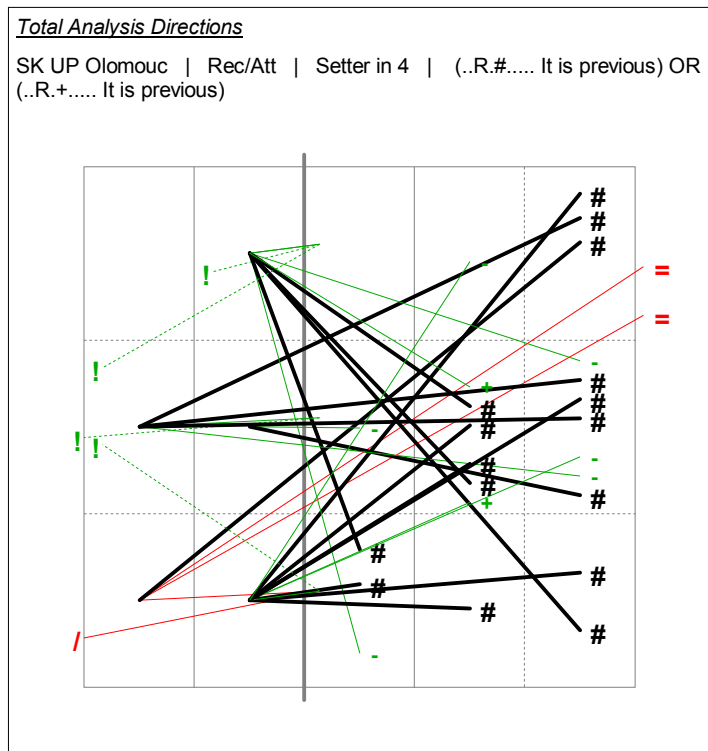

N v IV

Total Stats ordered by Players
SK UP Olomouc | Player detail | Reception | Setter in 4

Player	Skill	Type	S inSet	Vot	Eff	Tot	=	%	BP	pS	/	%	BP	pS	-	%	!	%	+	%	#	%	BP	pS
Team	Reception	All	4 Mat	5.2	35%	51	5	10%	5						14	27%			9	18%	23	45%		
1 MÁTLOVÁ V				3.8	25%	4								2	50%			1	25%	1	25%			
6 MALÉŘOVÁ				4.2	23%	13	3	23%	3					3	23%			1	8%	6	46%			
10 DEDÍKOVÁ				3.3	18%	11	1	9%	1					5	45%			2	18%	3	27%			
11 CHALCARŽ				7.4	56%	18	1	6%	1					2	11%			4	22%	11	61%			
12 LANGOVÁ				3		2								1	50%			1	50%