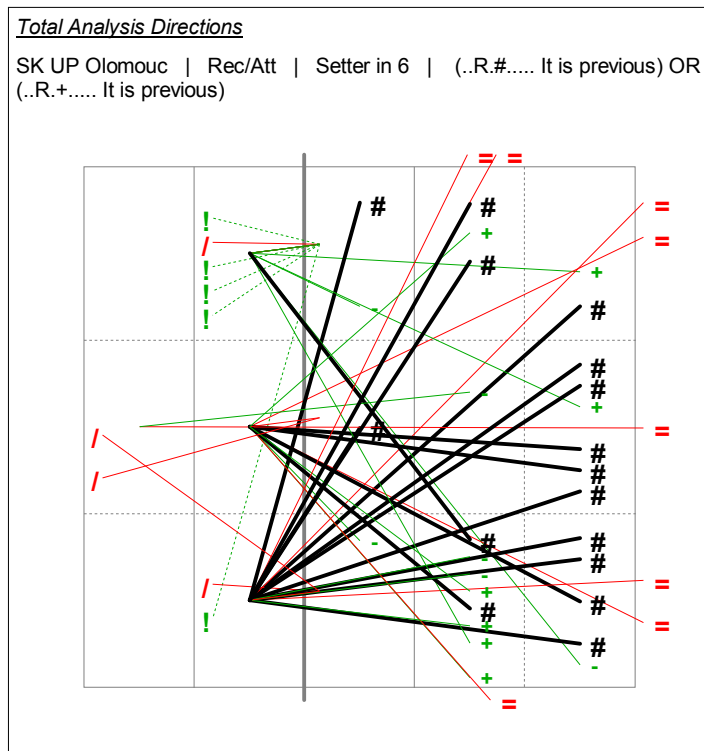

N v VI

Total Stats ordered by Players

SK UP Olomouc | Player detail | Reception | Setter in 6

Player	Skill	Type	S inSet	Vot	Eff	Tot	=	%	BP	pS	/	%	BP	pS	-	%	!	%	+	%	#	%	BP	pS
Team	Reception	All	6 Mat	6.4	48%	69	2	3%	2						16	23%			16	23%	35	51%		
1 MÁTLOVÁ V				10	100%	1															1	100%		
6 MALÉŘOVÁ				6.5	42%	26	1	4%	1					5	19%			8	31%	12	46%			
10 DEDÍKOVÁ				5.8	50%	18								6	33%			3	17%	9	50%			
11 CHALCARŽ				7.4	59%	17								3	18%			4	24%	10	59%