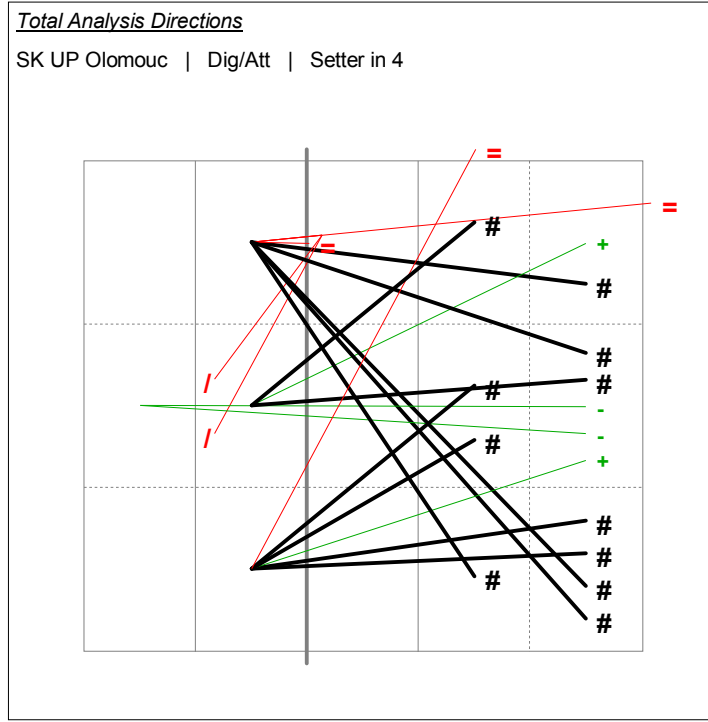

N v IV

Total Stats ordered by Players
SK UP Olomouc | Player detail | Reception | Setter in 4

Player	Skill	Type	S inSet	Vot	Eff	Tot	=	%	BP	pS	/	%	BP	pS	-	%	!	%	+	%	#	%	BP	pS
Team	Reception	All	4 Mat	5.2	35%	51	5	10%	5						14	27%			9	18%	23	45%		
1 MÁTLOVÁ V				3.8	25%	4								2	50%			1	25%	1	25%			
6 MALÉŘOVÁ				4.2	23%	13	3	23%	3					3	23%			1	8%	6	46%			
10 DEDÍKOVÁ				3.3	18%	11	1	9%	1					5	45%			2	18%	3	27%			
11 CHALCARŽ				7.4	56%	18	1	6%	1					2	11%			4	22%	11	61%			
12 LANGOVÁ				3		2								1	50%			1	50%