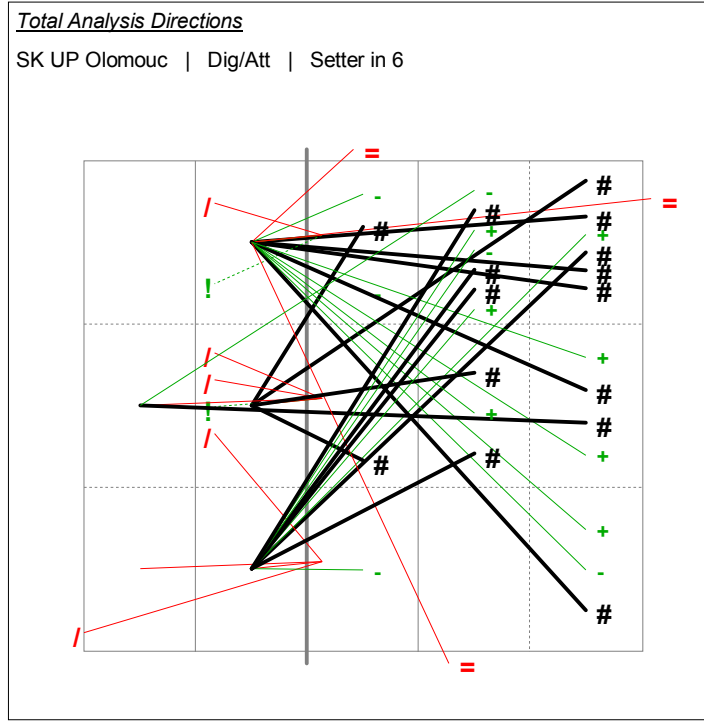

N v VI

Total Stats ordered by Players

SK UP Olomouc | Player detail | Reception | Setter in 6

Player	Skill	Type	S inSet	Vot	Eff	Tot	=	%	BP	pS	/	%	BP	pS	-	%	!	%	+	%	#	%	BP	pS
Team	Reception	All	6 Mat	6.4	48%	69	2	3%	2						16	23%			16	23%	35	51%		
1 MÁTLOVÁ V				10	100%	1															1	100%		
6 MALÉŘOVÁ				6.5	42%	26	1	4%	1					5	19%			8	31%	12	46%			
10 DEDÍKOVÁ				5.8	50%	18								6	33%			3	17%	9	50%			
11 CHALCARŽ				7.4	59%	17								3	18%			4	24%	10	59%