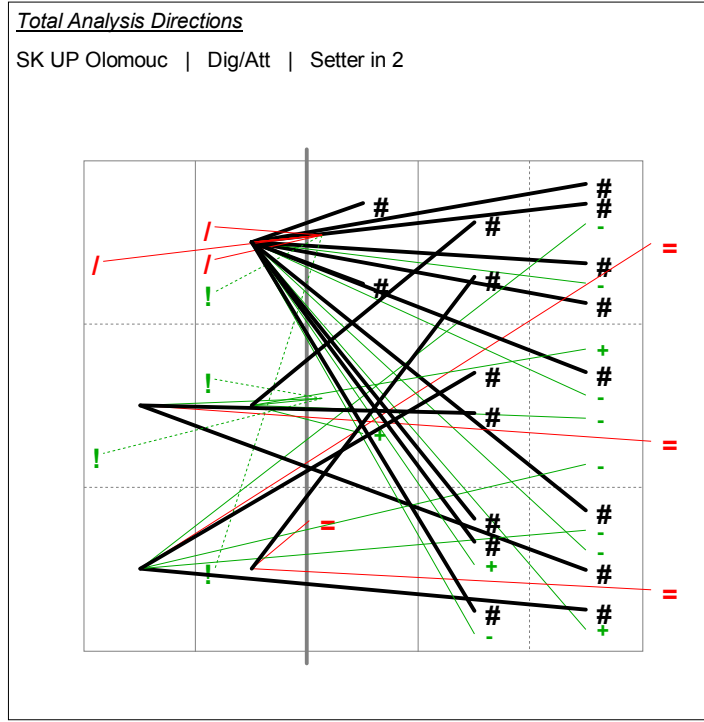

Total Stats ordered by Players
SK UP Olomouc | Player detail | Reception | Setter in 2

Player	Skill	Type	S inSet	Vot	Eff	Tot	=	%	BP	pS	/	%	BP	pS	-	%	!	%	+	%	#	%	BP	pS
Team	Reception	All	2 Mat	4.7	30%	73	5	7%	5						25	34%			16	22%	27	37%		
1 MÁTLOVÁ V				3.8	25%	4								2	50%			1	25%	1	25%			
4 PIŇOSOVÁ I				-1		1								1	100%									
6 MALÉŘOVÁ				5.5	31%	13	1	8%	1					3	23%			4	31%	5	38%			
10 DEDÍKOVÁ				4.9	33%	43	4	9%	4					13	30%			8	19%	18	42%			
11 CHALCARZ				3.2	22%	9								5	56%			2	22%	2	22%