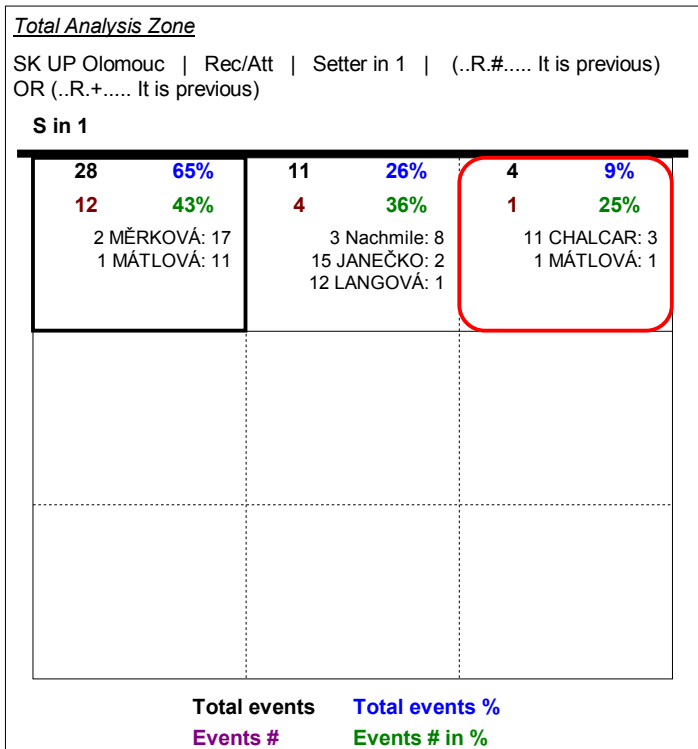

# N v I

Total Stats ordered by Players  
 SK UP Olomouc | Player detail | Reception | Setter in 1

Player	Skill	Type	S inSet	Vot	Eff	Tot	=	%	BP	pS	/	%	BP	pS	-	%	!	%	+	%	#	%	BP	pS
Team	Reception	All	1 Mat	6.3	51%	63	1	2%	1						17	27%			12	19%	33	52%		
1 MÁTLOVÁ V				1		4								3	75%			1	25%					
3 Nachmilerové				-3	-100%	1	1	100%	1															
6 MALÉŘOVÁ				6.5	55%	11								3	27%			2	18%	6	55%			
10 DEDÍKOVÁ				4.5	50%	4								2	50%					2	50%			