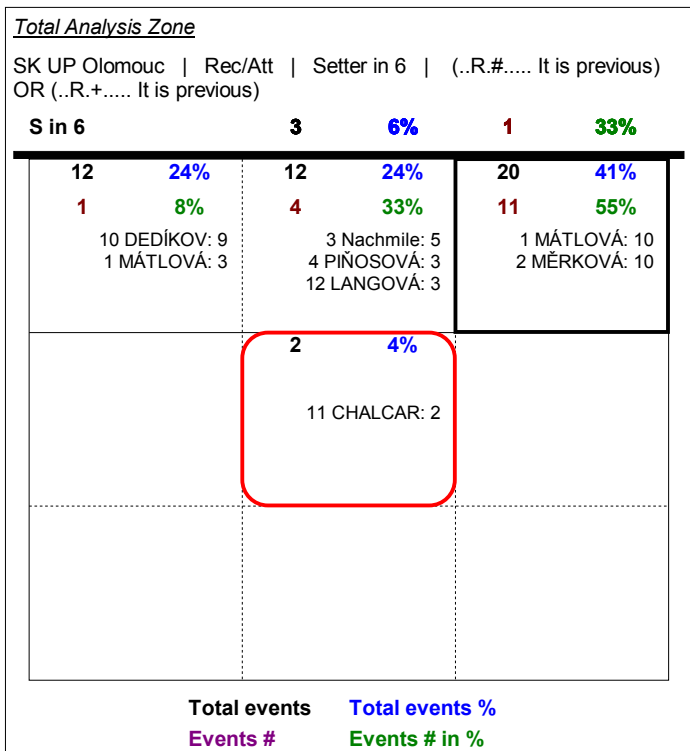

# N v I

Total Stats ordered by Players  
 SK UP Olomouc | Player detail | Reception | Setter in 1

Player	Skill	Type	S inSet	Vot	Eff	Tot	=	%	BP	pS	/	%	BP	pS	-	%	!	%	+	%	#	%	BP	pS
Team	Reception	All	1 Mat	6.3	51%	63	1	2%	1						17	27%			12	19%	33	52%		
1 MÁTLOVÁ V				1		4								3	75%			1	25%					
3 Nachmilerové				-3	-100%	1	1	100%	1															
6 MALÉŘOVÁ				6.5	55%	11								3	27%			2	18%	6	55%			
10 DEDÍKOVÁ				4.5	50%	4								2	50%					2	50%			

# N v VI

**Total Stats ordered by Players**

SK UP Olomouc | Player detail | Reception | Setter in 6

Player	Skill	Type	S inSet	Vot	Eff	Tot	=	%	BP	pS	/	%	BP	pS	-	%	!	%	+	%	#	%	BP	pS
Team	Reception	All	6 Mat	6.4	48%	69	2	3%	2						16	23%			16	23%	35	51%		
1 MÁTLOVÁ V				10	100%	1															1	100%		
6 MALÉŘOVÁ				6.5	42%	26	1	4%	1					5	19%			8	31%	12	46%			
10 DEDÍKOVÁ				5.8	50%	18								6	33%			3	17%	9	50%			
11 CHALCARŽ				7.4	59%	17								3	18%			4	24%	10	59%			