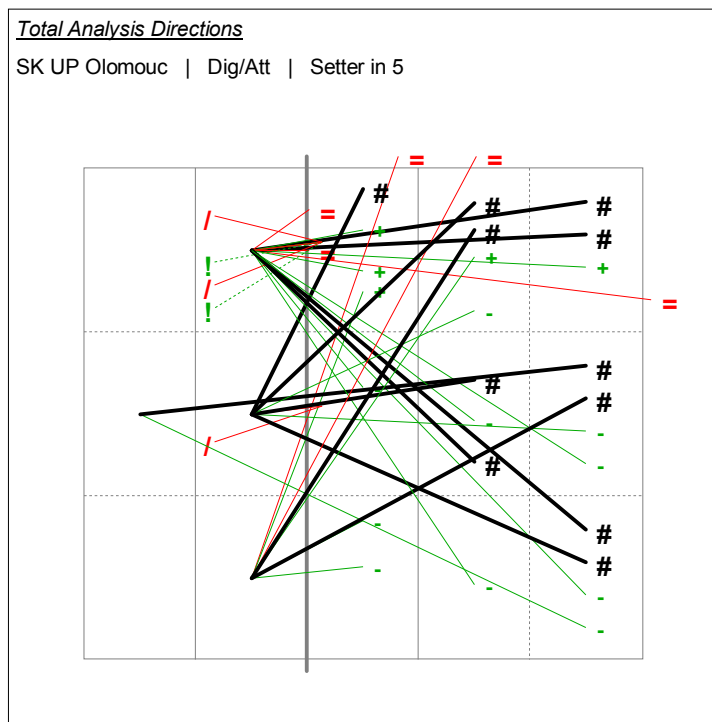

N v V

Total Stats ordered by Players
SK UP Olomouc | Player detail | Reception | Setter in 5

Player	Skill	Type	S inSet	Vot	Eff	Tot	=	%	BP	pS	/	%	BP	pS	-	%	!	%	+	%	#	%	BP	pS
Team	Reception	All	5 Mat	5	39%	80	5	6%	5		1	1%	1		26	32%			11	14%	37	46%		
1 MÁTLOVÁ V				5	40%	10								4	40%			2	20%	4	40%			
6 MALÉŘOVÁ				3.3	13%	15	2	13%	2		1	7%	1		5	33%			2	13%	5	33%		
10 DEDÍKOVÁ				5.1	39%	18	1	6%	1					6	33%			3	17%	8	44%			
11 CHALCARŽ				6.2	56%	32	1	3%	1					9	28%			3	9%	19	59%