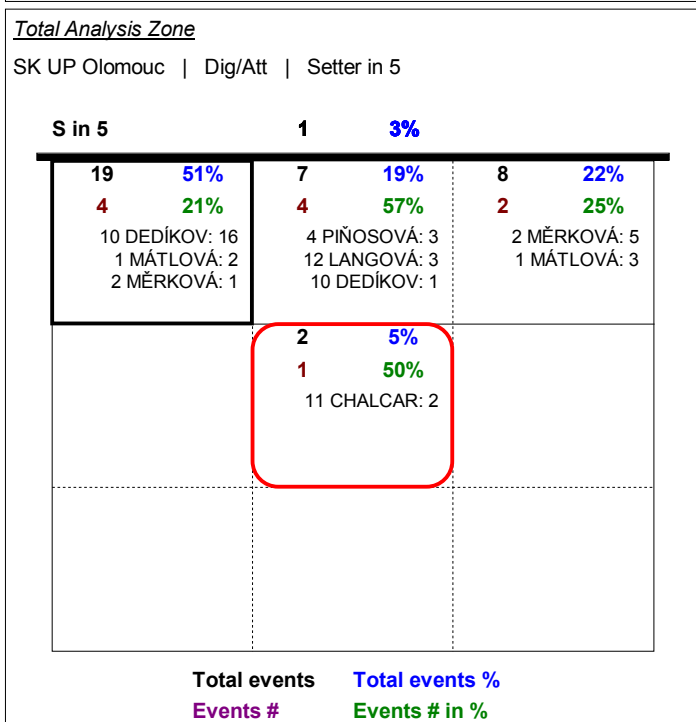

N v V

Total Stats ordered by Players
SK UP Olomouc | Player detail | Reception | Setter in 5

Player	Skill	Type	S inSet	Vot	Eff	Tot	=	%	BP	pS	/	%	BP	pS	-	%	!	%	+	%	#	%	BP	pS
Team	Reception	All	5 Mat	5	39%	80	5	6%	5		1	1%	1		26	32%			11	14%	37	46%		
1 MÁTLOVÁ V				5	40%	10								4	40%			2	20%	4	40%			
6 MALÉŘOVÁ				3.3	13%	15	2	13%	2		1	7%	1		5	33%			2	13%	5	33%		
10 DEDÍKOVÁ				5.1	39%	18	1	6%	1					6	33%			3	17%	8	44%			
11 CHALCARŽ				6.2	56%	32	1	3%	1					9	28%			3	9%	19	59%