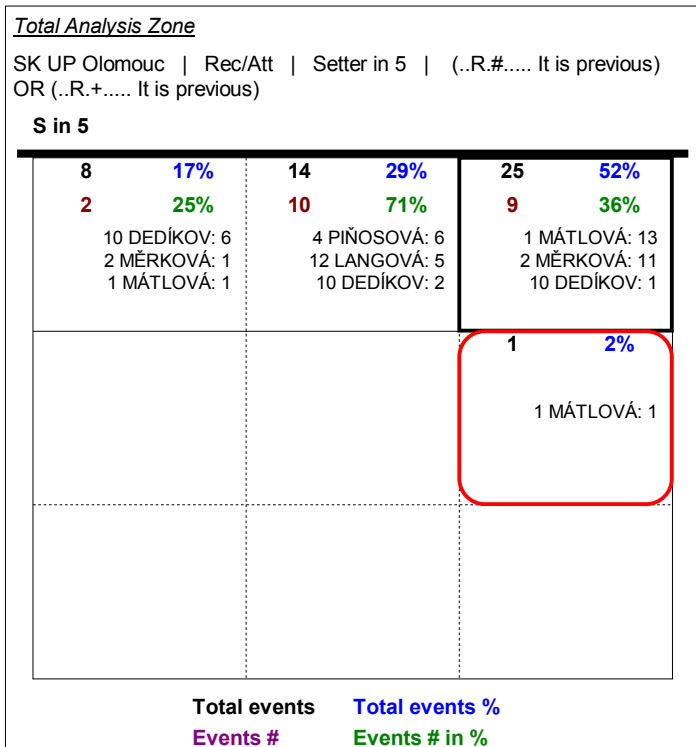

# N v VI

**Total Stats ordered by Players**

SK UP Olomouc | Player detail | Reception | Setter in 6

Player	Skill	Type	S inSet	Vot	Eff	Tot	=	%	BP	pS	/	%	BP	pS	-	%	!	%	+	%	#	%	BP	pS
Team	Reception	All	6 Mat	6.4	48%	69	2	3%	2						16	23%			16	23%	35	51%		
1 MÁTLOVÁ V				10	100%	1															1	100%		
6 MALÉŘOVÁ				6.5	42%	26	1	4%	1					5	19%			8	31%	12	46%			
10 DEDÍKOVÁ				5.8	50%	18								6	33%			3	17%	9	50%			
11 CHALCARŽ				7.4	59%	17								3	18%			4	24%	10	59%			

# N v V

**Total Stats ordered by Players**  
 SK UP Olomouc | Player detail | Reception | Setter in 5

Player	Skill	Type	S inSet	Vot	Eff	Tot	=	%	BP	pS	/	%	BP	pS	-	%	!	%	+	%	#	%	BP	pS
Team	Reception	All	5 Mat	5	39%	80	5	6%	5		1	1%	1		26	32%			11	14%	37	46%		
1 MÁTLOVÁ V				5	40%	10								4	40%			2	20%	4	40%			
6 MALÉŘOVÁ				3.3	13%	15	2	13%	2		1	7%	1		5	33%			2	13%	5	33%		
10 DEDÍKOVÁ				5.1	39%	18	1	6%	1					6	33%			3	17%	8	44%			
11 CHALCARŽ				6.2	56%	32	1	3%	1					9	28%			3	9%	19	59%			