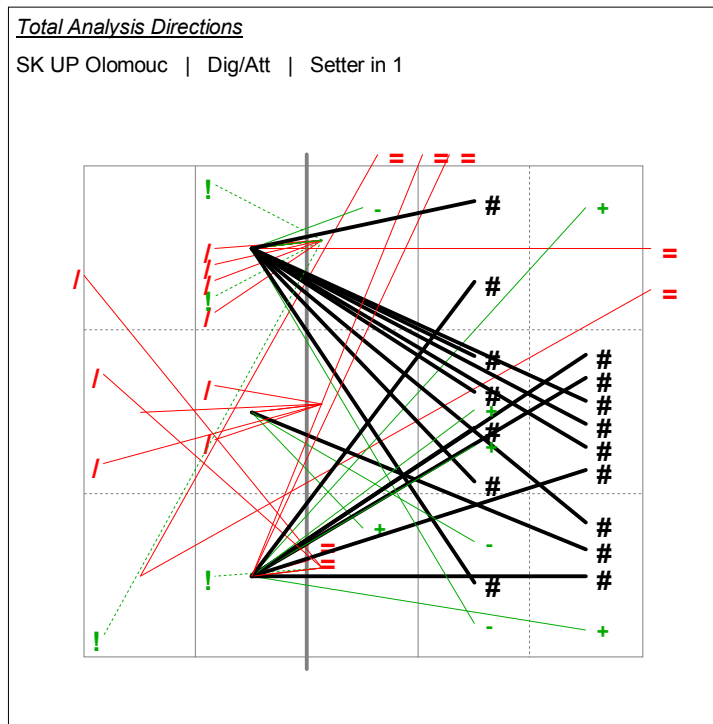

N v I

Total Stats ordered by Players
SK UP Olomouc | Player detail | Reception | Setter in 1

Player	Skill	Type	S inSet	Vot	Eff	Tot	=	%	BP	pS	/	%	BP	pS	-	%	!	%	+	%	#	%	BP	pS
Team	Reception	All	1 Mat	6.3	51%	63	1	2%	1						17	27%			12	19%	33	52%		
1 MÁTLOVÁ V				1		4								3	75%			1	25%					
3 Nachmilerové				-3	-100%	1	1	100%	1															
6 MALÉŘOVÁ				6.5	55%	11								3	27%			2	18%	6	55%			
10 DEDÍKOVÁ				4.5	50%	4								2	50%					2	50%