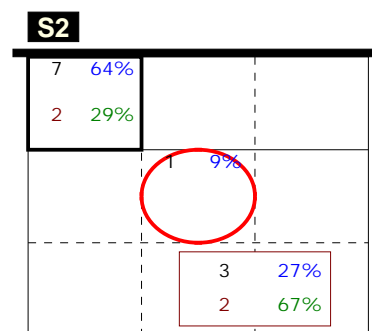

SRBIA 92	3	29	27	23	25	104	09/06/20	2010 CEV JUN. EUROPEA	First round
RUSSIA 92	1	27	25	25	22	99	20.30.00	NIŠ	Home

Analysis selection

RUSSIA 92 | Transition | Rotation detail

Total events    Total events %  
 Events #        Events # in %