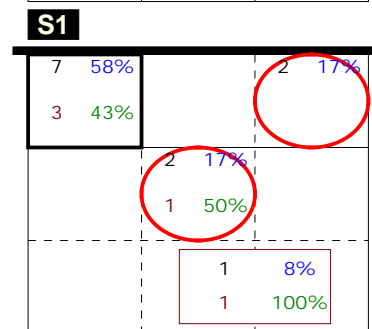

SRBIA 92	3	29	27	23	25	104	09/06/20	2010 CEV JUN. EUROPEA	First round
RUSSIA 92	1	27	25	25	22	99	20.30.00	NIŠ	Home

Analysis selection

RUSSIA 92 | Transition | Rotation detail

Total events    Total events %  
 Events #        Events # in %