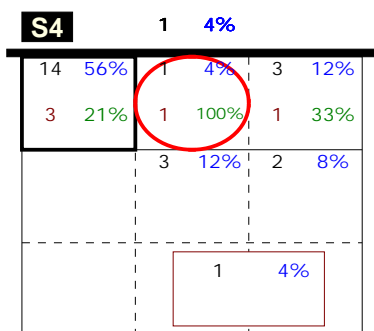

SRBIA 92	3	29	27	23	25	104	09/06/20	2010 CEV JUN. EUROPEA	First round
RUSSIA 92	1	27	25	25	22	99	20.30.00	NIŠ	Home

Analysis selection

RUSSIA 92 | Transition | Rotation detail

Total events    Total events %  
 Events #        Events # in %