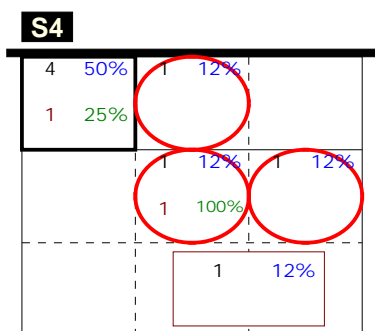

SCM- VS-JKY	0	19	17	16		52	09/05/20	2010 CEV JUN. EUROPEA	First round
SERBIA 92	3	25	25	25		75		NIŠ	

Analysis selection

SCM- VS-JKY | Atk after Rec | Rotation detail

Total events Total events %
 Events # Events # in %