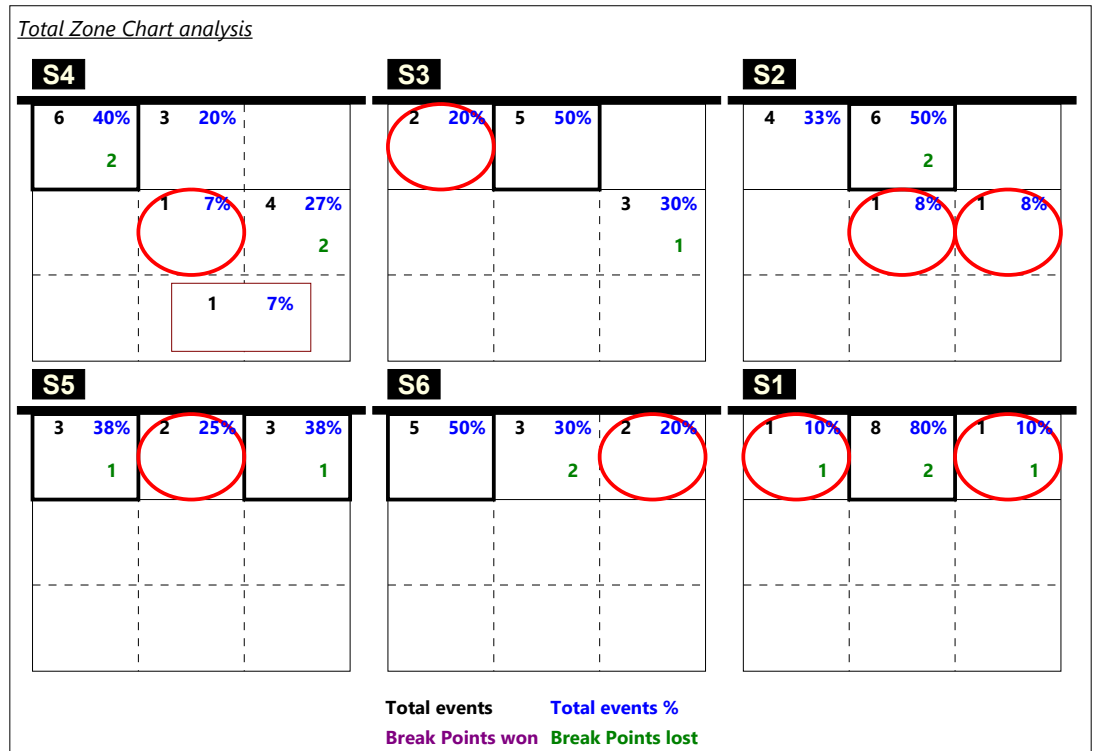

# NAHRÁVAČ, SETTER - 2 BURGGRAF

Distribution after reception # + !

Serve

Distribution after reception - negative -