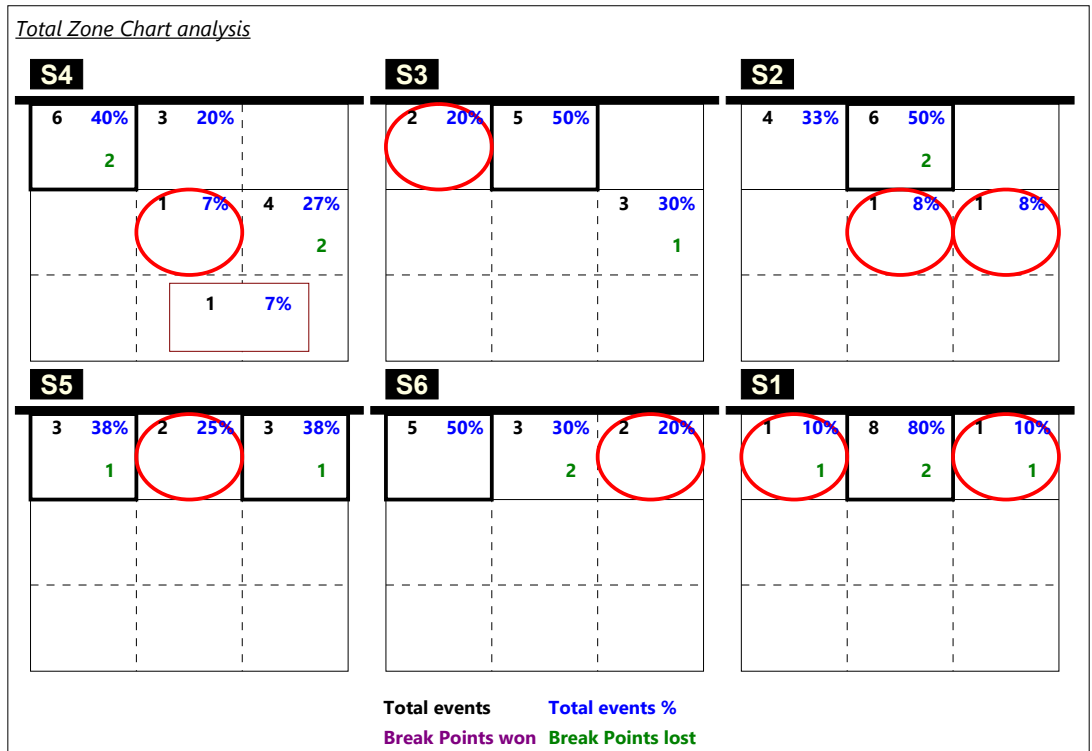

NAHRÁVAČ, SETTER - 2 BURGGRAF

Distribution after reception # + !

Serve

Distribution after reception - negative -