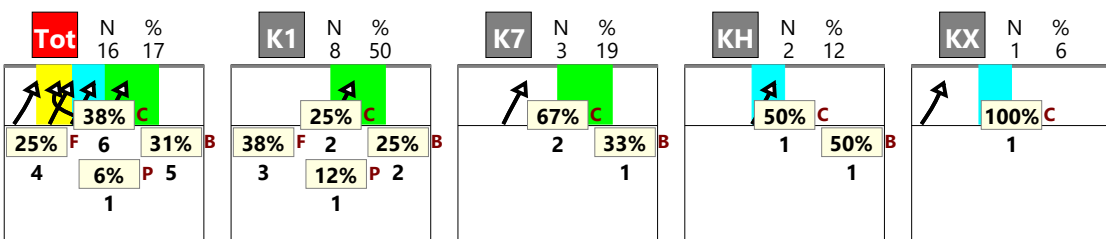

Total Setter calls distribution - Setter calls R!+# D

(3) CZE, POL, RUS

Netherlands | Set | Rotation detail | OR[R#,1][R+,1][R!,1] | K1,K7,K2,KH,KX,KW,KM,KC,KA,KP,KS,KQ,KO,KN,KF,KJ,KD

S1

S6

S5

S4

Total Setter calls distribution - Setter calls R!+# D

S4

S3

S2