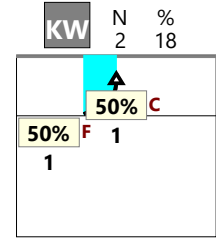

Total Setter calls distribution - Setter calls R!+# D

S4

S3

S2