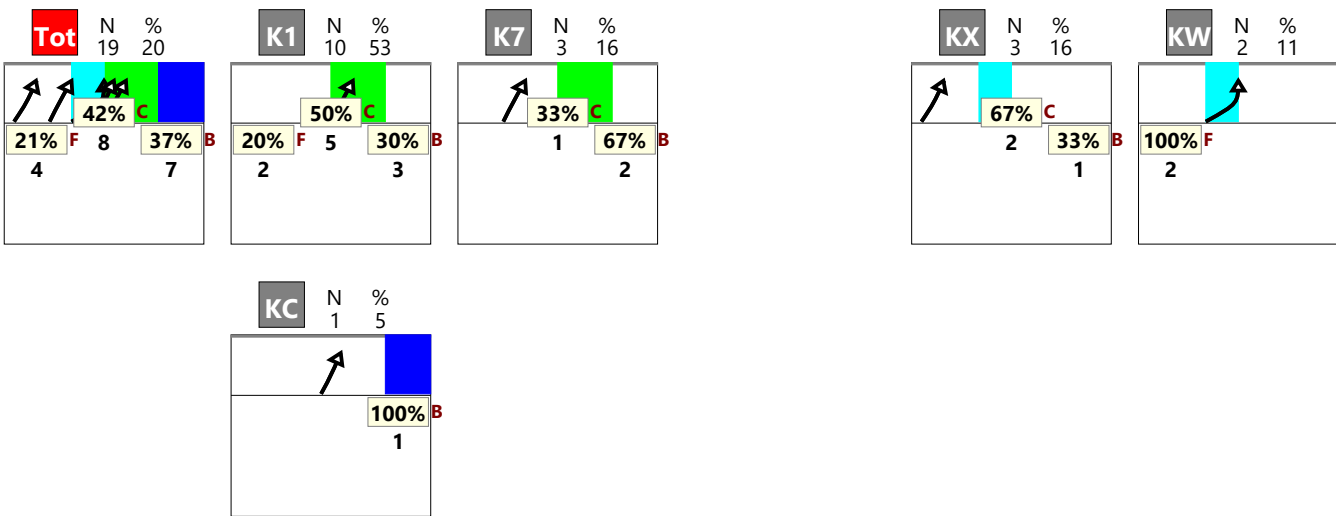

Total Setter calls distribution - Setter calls R!+# D

(3) CZE, POL, RUS

Netherlands | Set | Rotation detail | OR[R#,1][R+,1][R!,1] | K1,K7,K2,KH,KX,KW,KM,KC,KA,KP,KS,KQ,KO,KN,KF,KJ,KD

S1

S6

S5

S4

Total Setter calls distribution - Setter calls R!+# D

S4

S3

S2