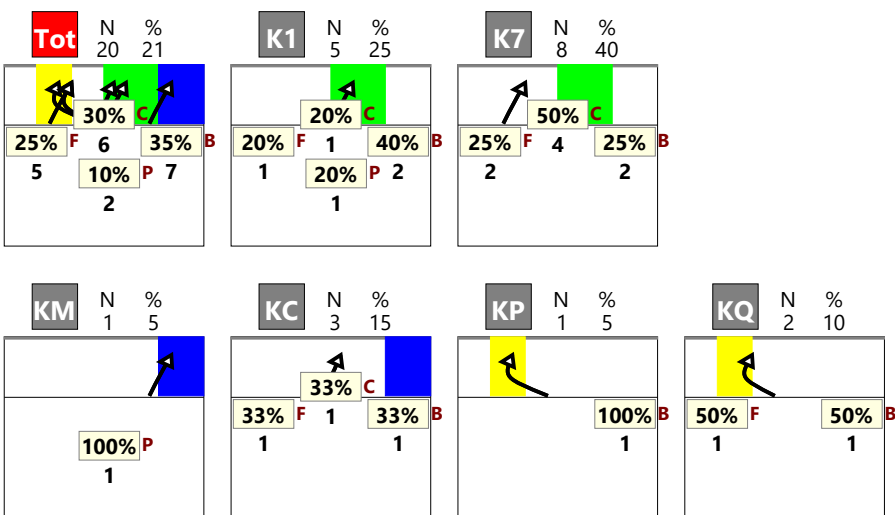

Total Setter calls distribution - Setter calls R!+# D

(3) CZE, POL, RUS

Netherlands | Set | Rotation detail | OR[R#,1][R+,1][R!,1] | K1,K7,K2,KH,KX,KW,KM,KC,KA,KP,KS,KQ,KO,KN,KF,KJ,KD

S1

S6

S5

S4

Total Setter calls distribution - Setter calls R!+# D

S4

S3

S2