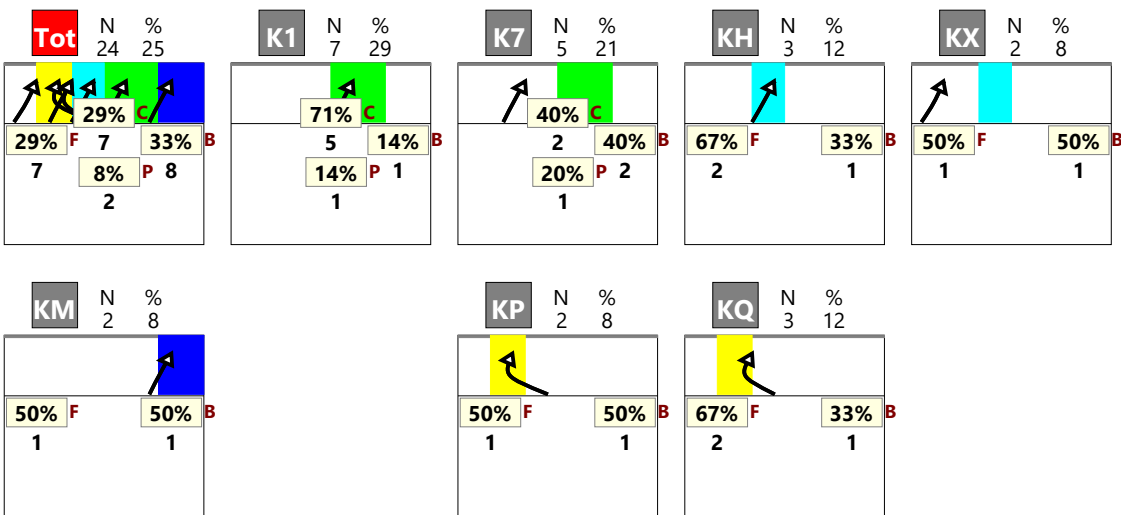

Total Setter calls distribution - Setter calls R!+# D

(3) CZE, POL, RUS

Netherlands | Set | Rotation detail | OR[R#,1][R+,1][R!,1] | K1,K7,K2,KH,KX,KW,KM,KC,KA,KP,KS,KQ,KO,KN,KF,KJ,KD

S1

S6

S5

S4

Total Setter calls distribution - Setter calls R!+# D

S4

S3

S2