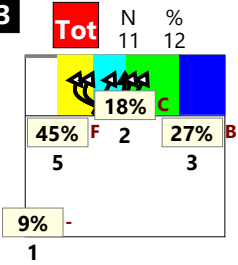

Total Setter calls distribution - Setter calls R!+# D

(3) CZE, POL, RUS

Netherlands | Set | Rotation detail | OR[R#,1][R+,1][R!,1] | K1,K7,K2,KH,KX,KW,KM,KC,KA,KP,KS,KQ,KO,KN,KF,KJ,KD

S1

S6

S5

S4

Total Setter calls distribution - Setter calls R!+# D

S4

S3

S2