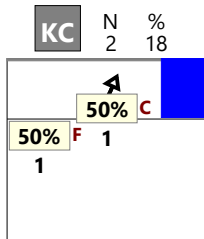

Total Setter calls distribution - Setter calls R!+# D

S4

S3

S2