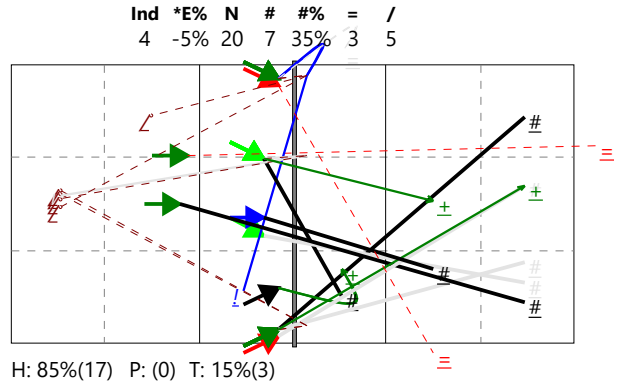

# Setter in 5

## Distribution after reception # + !

## Attack after reception # + !

Total Analysis by Players

Netherlands | Player d

Player	Skill	Type	S	Set	Ind	*E%	Tot	=	%	BP	pS	/	%	BP	pS	-	%	!	%	+	%	#	%	BP	pS
Team	Reception		5		1	-5%	44	4	9%	4	.	6	14%	.	.	14	32%	12	27%	1	2%	7	16%	.	.
2 BENNE N.					.	-8%	13	.	.	.	.	2	15%	.	.	7	54%	3	23%	.	.	1	8%	.	.
3 NIJEBOER					2	17%	12	2	17%	2	.	.	.	.	.	4	33%	2	17%	.	.	4	33%	.	.
4 ABRAHAM					.	-29%	7	1	14%	1	.	2	29%	.	.	1	14%	2	29%	.	.	1	14%	.	.
5 DAM van					-3	-100%	1	.	.	.	.	1	100%	.	.	.	.	.	.	.	.	.	.	.	.
7 TUINSTR					1	10%	10	.	.	.	.	1	10%	.	.	2	20%	5	50%	1	10%	1	10%	.	.
10 BES D.					-3	-100%	1	1	100%	1	.	.	.	.	.	.	.	.	.	.	.	.	.	.	.

## Distribution after dig