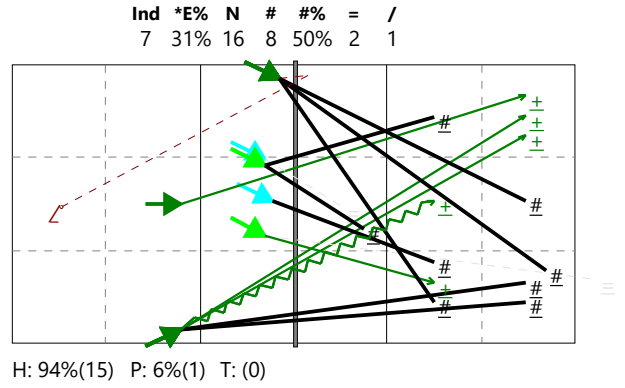

Setter in 4

Distribution after reception # + !

Attack after reception # + !

Total Analysis by Players

Netherlands | Player d

Player	Skill	Type	S	Set	Ind	*E%	Tot	=	%	BP	pS	/	%	BP	pS	-	%	!	%	+	%	#	%	BP	pS
Team	Reception		4		2	9%	33	4	12%	4	.	3	9%	.	.	10	30%	6	18%	6	18%	4	12%	.	.
2 BENNE N.					1	14%	7	3	43%	3	43%	1	14%
3 NIJEBOER					3	29%	7	1	14%	1	3	43%	.	.	1	14%	2	29%	.	.
4 ABRAHAM					-2	-75%	4	1	25%	1	.	2	50%	.	.	1	25%
7 TUINSTR					2	20%	15	2	13%	2	.	1	7%	.	.	3	20%	3	20%	4	27%	2	13%	.	.

Distribution after dig

Attack after dig