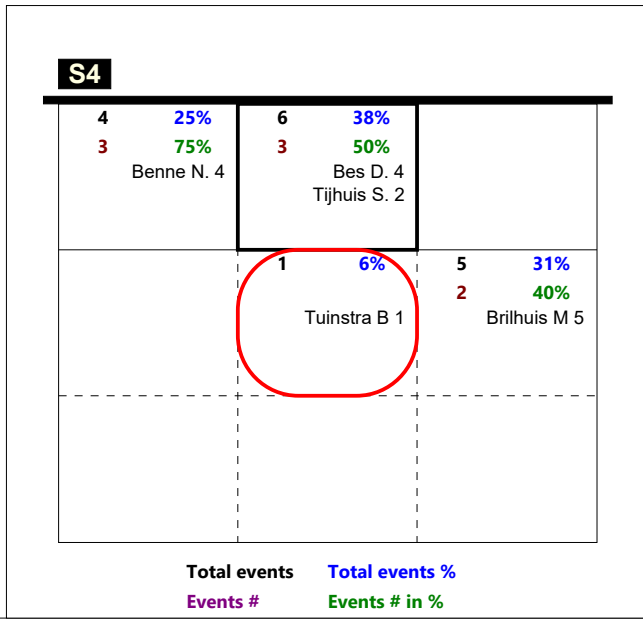

Setter in 4

Distribution after reception # + !

Attack after reception # + !

Total Analysis by Players

Netherlands | Player d

Player	Skill	Type	S	Set	Ind	*E%	Tot	=	%	BP	pS	/	%	BP	pS	-	%	!	%	+	%	#	%	BP	pS
Team	Reception		4		2	9%	33	4	12%	4	.	3	9%	.	.	10	30%	6	18%	6	18%	4	12%	.	.
2 BENNE N.					1	14%	7	3	43%	3	43%	1	14%
3 NIJEBOER					3	29%	7	1	14%	1	3	43%	.	.	1	14%	2	29%	.	.
4 ABRAHAM					-2	-75%	4	1	25%	1	.	2	50%	.	.	1	25%
7 TUINSTR					2	20%	15	2	13%	2	.	1	7%	.	.	3	20%	3	20%	4	27%	2	13%	.	.

Distribution after dig

Attack after dig