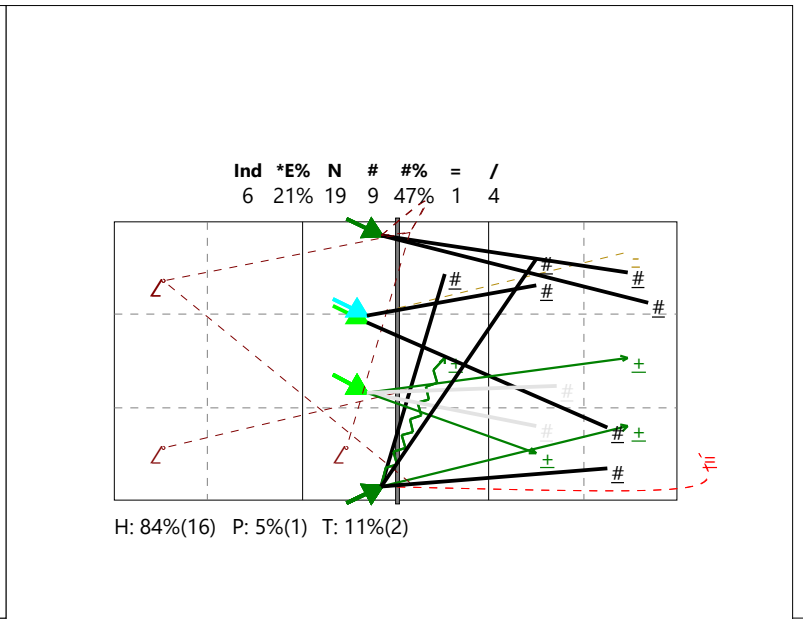

Setter in 1

Distribution after reception # + !

Attack after reception # + !

Total Analysis by Players

Netherlands | Player d

Player	Skill	Type	S Set	Ind	*E%	Tot	=	%	BP	pS	/	%	BP	pS	-	%	!	%	+	%	#	%	BP	pS
Team	Reception		1	1	7%	45	4	9%	4	.	3	7%	.	.	19	42%	9	20%	3	7%	7	16%	.	.
2 BENNE N.				1	.	11	1	9%	1	.	2	18%	.	.	3	27%	2	18%	3	27%
3 NIJEBOER				1	6%	18	2	11%	2	10	56%	3	17%	.	.	3	17%	.	.	.
4 ABRAHAM				1	.	6	1	17%	1	2	33%	2	33%	.	.	1	17%	.	.	.
7 TUINSTR				2	20%	10	1	10%	.	.	4	40%	2	20%	.	.	3	30%	.	.

Distribution after dig

Attack after dig