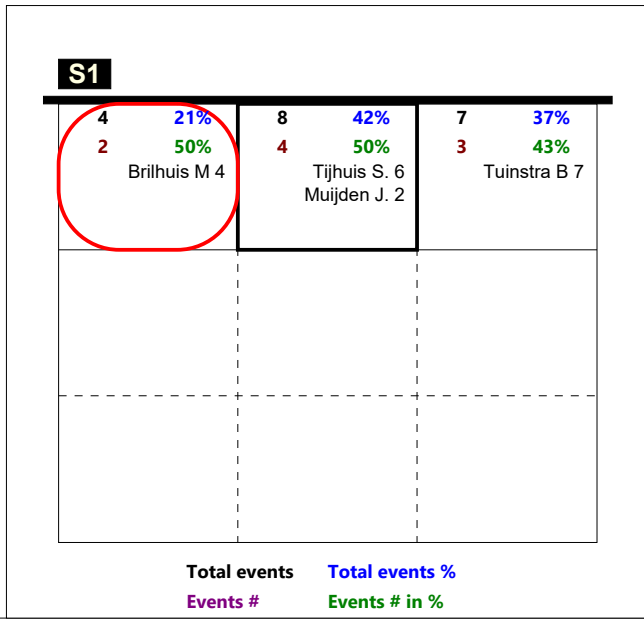

Setter in 1

Distribution after reception # + !

Attack after reception # + !

Total Analysis by Players

Netherlands | Player d

Player	Skill	Type	S Set	Ind	*E%	Tot	=	%	BP	pS	/	%	BP	pS	-	%	!	%	+	%	#	%	BP	pS
Team	Reception		1	1	7%	45	4	9%	4	.	3	7%	.	.	19	42%	9	20%	3	7%	7	16%	.	.
2 BENNE N.				1	.	11	1	9%	1	.	2	18%	.	.	3	27%	2	18%	3	27%
3 NIJEBOER				1	6%	18	2	11%	2	10	56%	3	17%	.	.	3	17%	.	.	.
4 ABRAHAM				1	.	6	1	17%	1	2	33%	2	33%	.	.	1	17%	.	.	.
7 TUINSTR				2	20%	10	1	10%	.	.	4	40%	2	20%	.	.	3	30%	.	.

Distribution after dig

Attack after dig