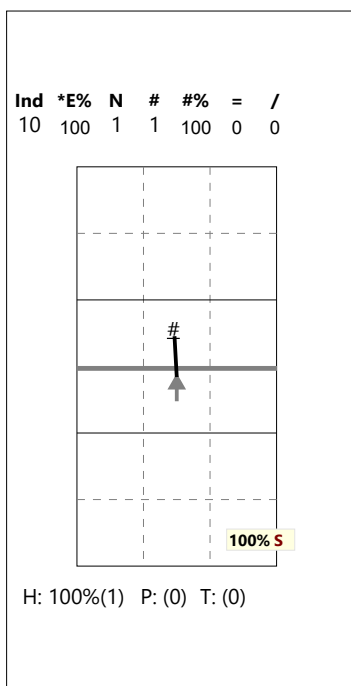

NAHRÁVAČ, SETTER - 12 BERKHOUT

Distribution after reception - # + !

Setter tip

Distribution after reception - negative -