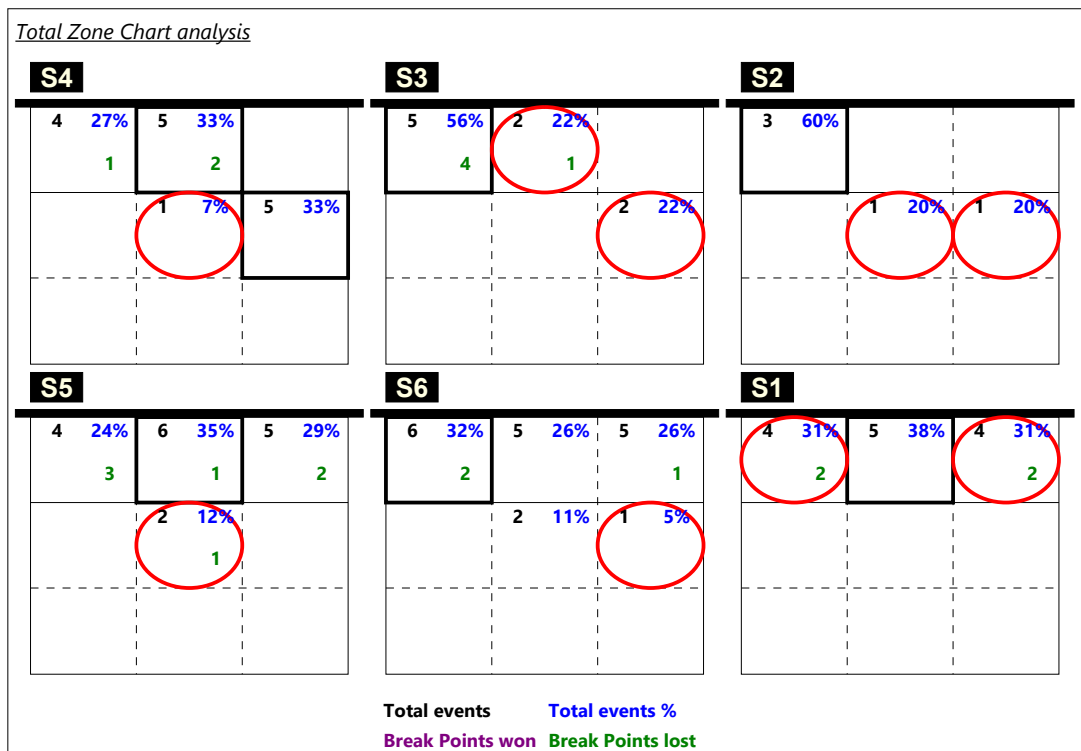

NAHRÁVAČ, SETTER - 12 BERKHOUT

Distribution after reception - # + !

Setter tip

Distribution after reception - negative -