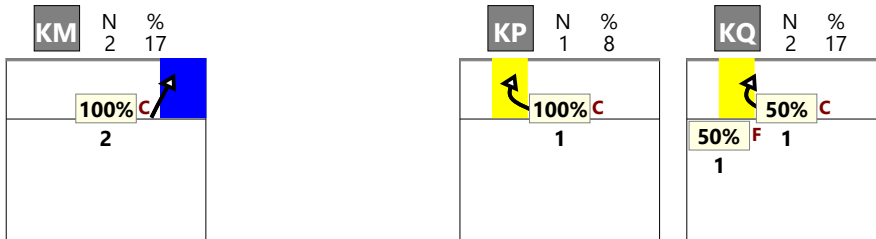

Total Setter calls distribution - Setter calls R!+# D

S4

S3

S2