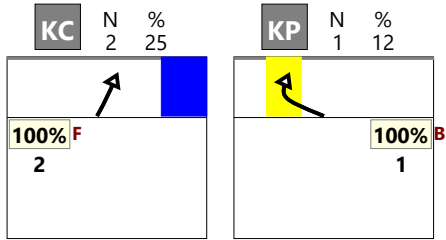

Total Setter calls distribution - Setter calls R!+# D

S4