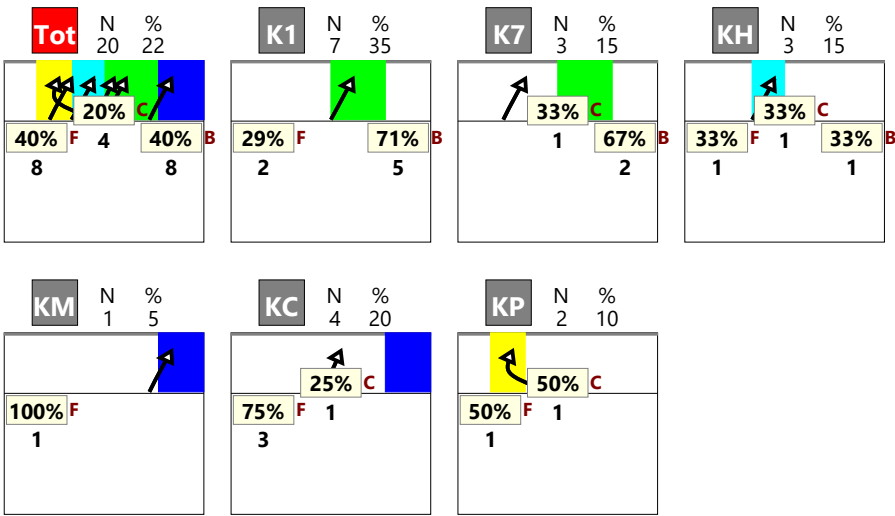

Total Setter calls distribution - Setter calls R!+# D

(2) BEL20, BEL20

Netherlands | Set | Rotation detail | OR[R#,1][R+,1][R!,1] | K1,K7,K2,KH,KX,KW,KM,KC,KA,KP,KS,KQ,KO,KN,KF,KJ,KD

S1

S6

S5

S4

Total Setter calls distribution - Setter calls R!+# D

S4

S3

S2