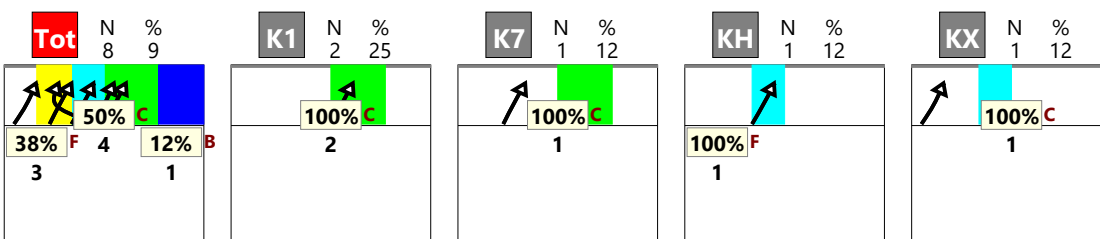

Total Setter calls distribution - Setter calls R!+# D

(2) BEL20, BEL20

Netherlands | Set | Rotation detail | OR[R#,1][R+,1][R!,1] | K1,K7,K2,KH,KX,KW,KM,KC,KA,KP,KS,KQ,KO,KN,KF,KJ,KD

S1

S6

S5

S4

Total Setter calls distribution - Setter calls R!+# D