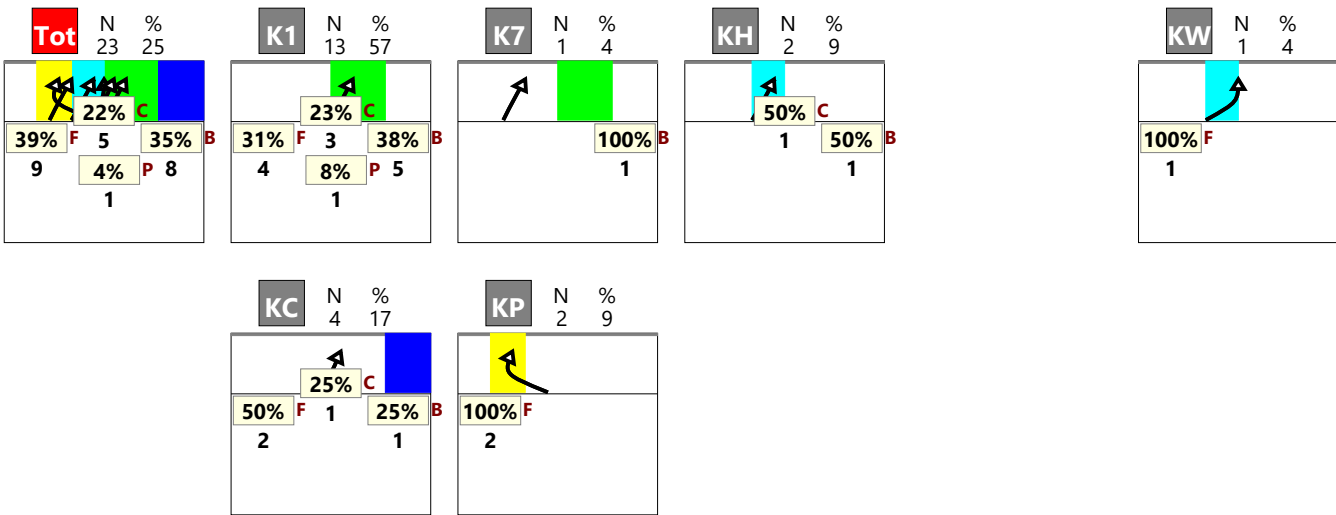

Total Setter calls distribution - Setter calls R!+# D

(2) BEL20, BEL20

Netherlands | Set | Rotation detail | OR[R#,1][R+,1][R!,1] | K1,K7,K2,KH,KX,KW,KM,KC,KA,KP,KS,KQ,KO,KN,KF,KJ,KD

S1

S6

S5

S4

Total Setter calls distribution - Setter calls R!+# D

S4

S3

S2