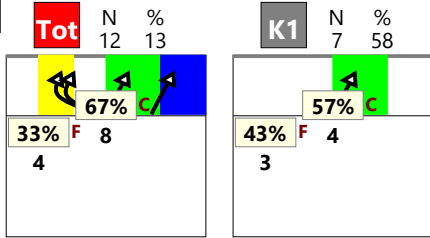

Total Setter calls distribution - Setter calls R!+# D

(2) BEL20, BEL20

Netherlands | Set | Rotation detail | OR[R#,1][R+,1][R!,1] | K1,K7,K2,KH,KX,KW,KM,KC,KA,KP,KS,KQ,KO,KN,KF,KJ,KD

S1

S6

S5

S4

Total Setter calls distribution - Setter calls R!+# D

S4

S3

S2