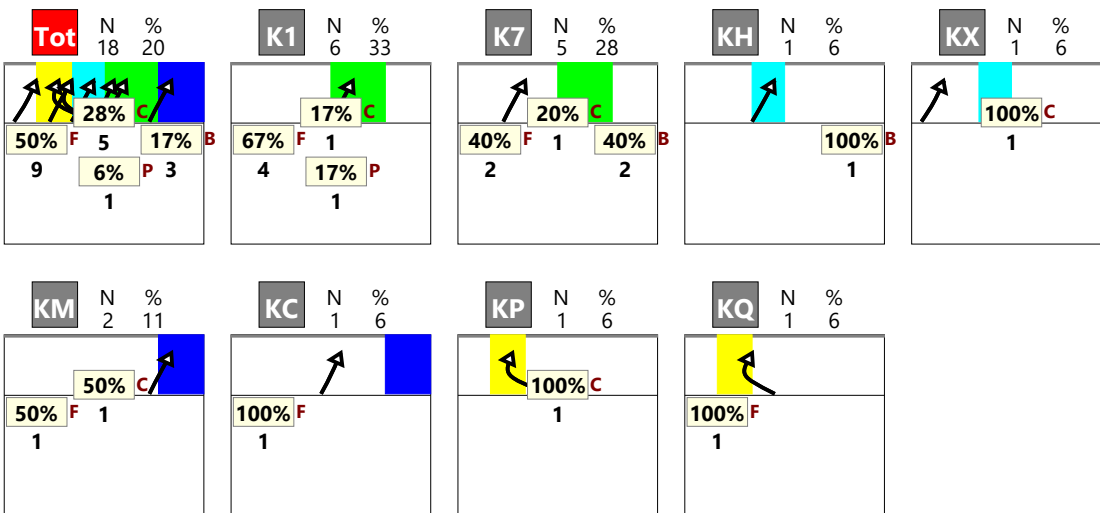

Total Setter calls distribution - Setter calls R!+# D

(2) BEL20, BEL20

Netherlands | Set | Rotation detail | OR[R#,1][R+,1][R!,1] | K1,K7,K2,KH,KX,KW,KM,KC,KA,KP,KS,KQ,KO,KN,KF,KJ,KD

S1

S6

S5

S4

Total Setter calls distribution - Setter calls R!+# D

S4

S3

S2