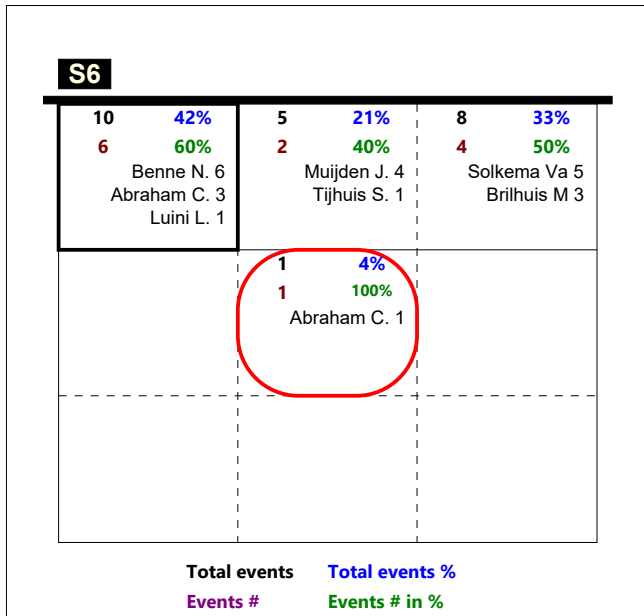

Setter in 6

Distribution after reception # + !

Attack after reception # + !

Total Analysis by Players

Netherlands | Player d

Player	Skill	Type	S	Ind	*E%	Tot	=	%	BP	pS	/	%	BP	pS	-	%	!	%	+	%	#	%	BP	pS
Team	Reception		6	2	7%	40	3	8%	3	.	6	15%	.	.	7	18%	12	30%	6	15%	6	15%	.	.
1 LIBERO 1.				4	50%	4	1	25%	1	25%	1	25%	1	25%	.	.
2 BENNE N.				-3	-100%	2	2	100%
3 NIJEBOER				2	11%	19	1	5%	1	.	2	11%	.	.	2	11%	9	47%	3	16%	2	11%	.	.
4 ABRAHAM				-1	-33%	3	1	33%	.	.	1	33%	1	33%
7 TUINSTRA				4	25%	8	1	12%	1	.	1	12%	.	.	2	25%	.	.	1	12%	3	38%	.	.
8 LUINI L.				1	.	4	1	25%	1	1	25%	1	25%	1	25%

Distribution after dig

Attack after dig