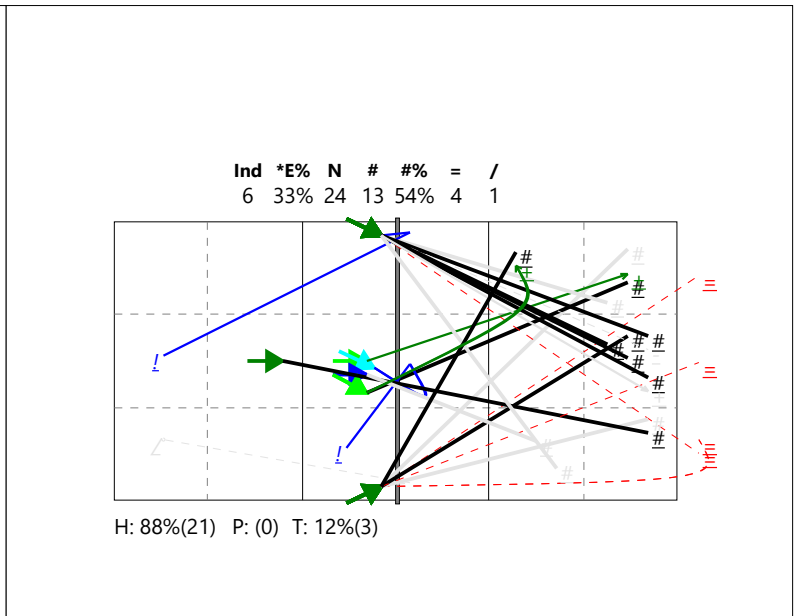

Setter in 6

Distribution after reception # + !

Attack after reception # + !

Total Analysis by Players

Netherlands | Player d

Player	Skill	Type	S	Ind	*E%	Tot	=	%	BP	pS	/	%	BP	pS	-	%	!	%	+	%	#	%	BP	pS
Team	Reception		6	2	7%	40	3	8%	3	.	6	15%	.	.	7	18%	12	30%	6	15%	6	15%	.	.
1 LIBERO 1.				4	50%	4	1	25%	1	25%	1	25%	1	25%	.	.
2 BENNE N.				-3	-100%	2	2	100%
3 NIJEBOER				2	11%	19	1	5%	1	.	2	11%	.	.	2	11%	9	47%	3	16%	2	11%	.	.
4 ABRAHAM				-1	-33%	3	1	33%	.	.	1	33%	1	33%
7 TUINSTRA				4	25%	8	1	12%	1	.	1	12%	.	.	2	25%	.	.	1	12%	3	38%	.	.
8 LUINI L.				1	.	4	1	25%	1	1	25%	1	25%	1	25%

Distribution after dig

Attack after dig