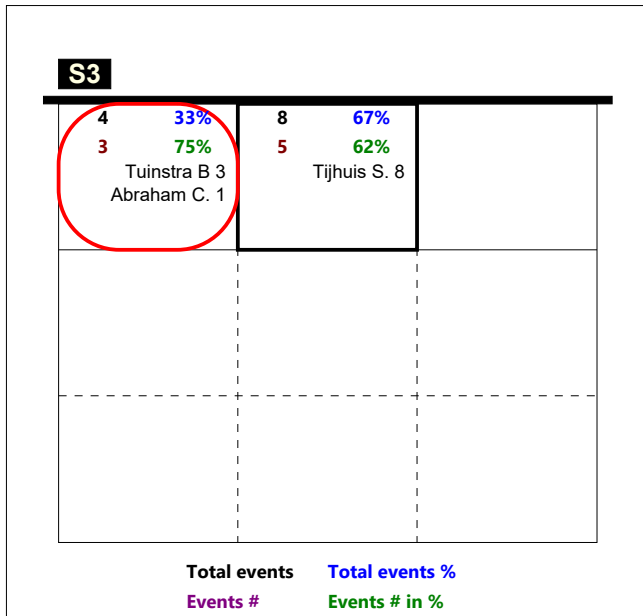

Setter in 3

Distribution after reception # + !

Attack after reception # + !

Total Analysis by Players

Netherlands | Player d

Player	Skill	Type	S	Ind	*E%	Tot	=	%	BP	pS	/	%	BP	pS	-	%	!	%	+	%	#	%	BP	pS
Team	Reception		3	2	.	21	3	14%	3	.	3	14%	.	.	3	14%	6	29%	2	10%	4	19%	.	.
1 LIBERO 1.				-3	-100%	1	1	100%	1
2 BENNE N.				.	.	1	1	100%
3 NIJEBOER				1	-10%	10	1	10%	1	.	2	20%	.	.	1	10%	4	40%	1	10%	1	10%	.	.
4 ABRAHAM				5	33%	3	1	33%	1	33%	1	33%	.	.
7 TUINSTR				-2	-50%	2	1	50%	1	1	50%
8 LUINI L.				5	50%	4	1	25%	1	25%	.	.	2	50%	.	.

Distribution after dig

Attack after dig