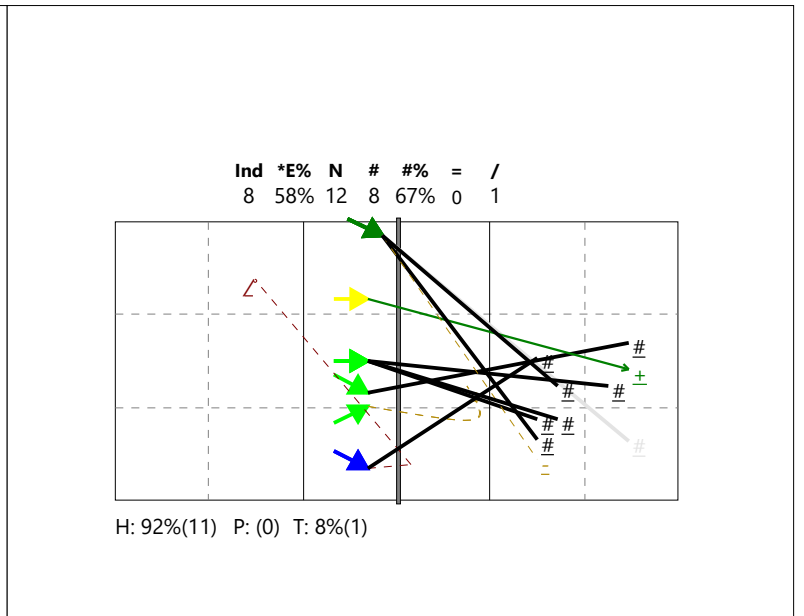

Setter in 3

Distribution after reception # + !

Attack after reception # + !

Total Analysis by Players

Netherlands | Player d

Player	Skill	Type	S	Ind	*E%	Tot	=	%	BP	pS	/	%	BP	pS	-	%	!	%	+	%	#	%	BP	pS
Team	Reception		3	2	.	21	3	14%	3	.	3	14%	.	.	3	14%	6	29%	2	10%	4	19%	.	.
1 LIBERO 1.				-3	-100%	1	1	100%	1
2 BENNE N.				.	.	1	1	100%
3 NIJEBOER				1	-10%	10	1	10%	1	.	2	20%	.	.	1	10%	4	40%	1	10%	1	10%	.	.
4 ABRAHAM				5	33%	3	1	33%	1	33%	1	33%	.	.
7 TUINSTR				-2	-50%	2	1	50%	1	1	50%
8 LUINI L.				5	50%	4	1	25%	1	25%	.	.	2	50%	.	.

Distribution after dig

Attack after dig