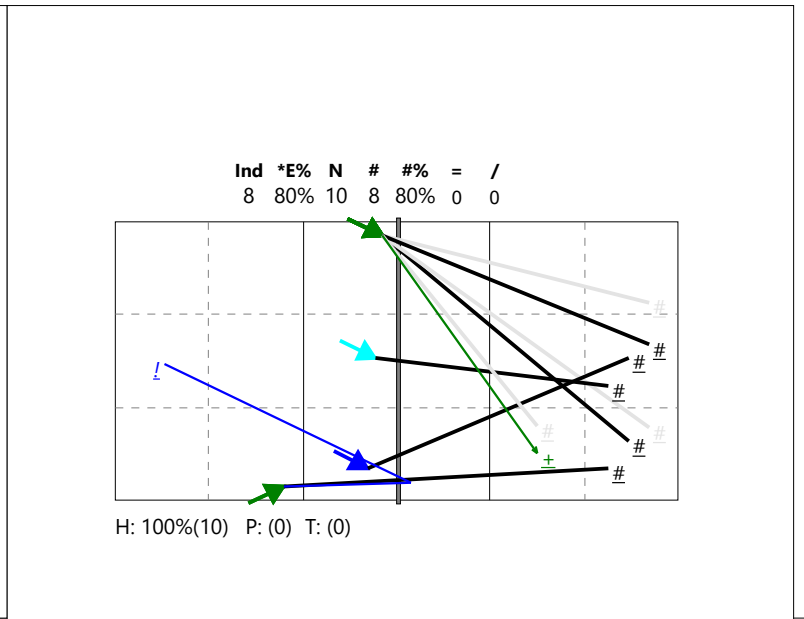

Setter in 2

Distribution after reception # + !

Attack after reception # + !

Total Analysis by Players

Netherlands | Player d

Player	Skill	Type	S	Ind	*E%	Tot	=	%	BP	pS	/	%	BP	pS	-	%	!	%	+	%	#	%	BP	pS
Team	Reception		2	.	-18%	22	3	14%	3	.	3	14%	.	.	6	27%	8	36%	.	.	2	9%	.	.
1 LIBERO 1.				2	.	3	1	33%	1	1	33%	.	.	1	33%	.	.
2 BENNE N.				-2	-60%	5	1	20%	1	.	2	40%	.	.	1	20%	1	20%
3 NIJEBOER				-1	-25%	8	1	12%	1	.	1	12%	.	.	4	50%	2	25%
4 ABRAHAM				.	.	2	1	50%	1	50%
7 TUINSTR				.	.	1	1	100%
8 LUINI L.				5	50%	2	1	50%	.	.	1	50%	.	.
9 SOLKEMA				.	.	1	1	100%

Distribution after dig

Attack after dig