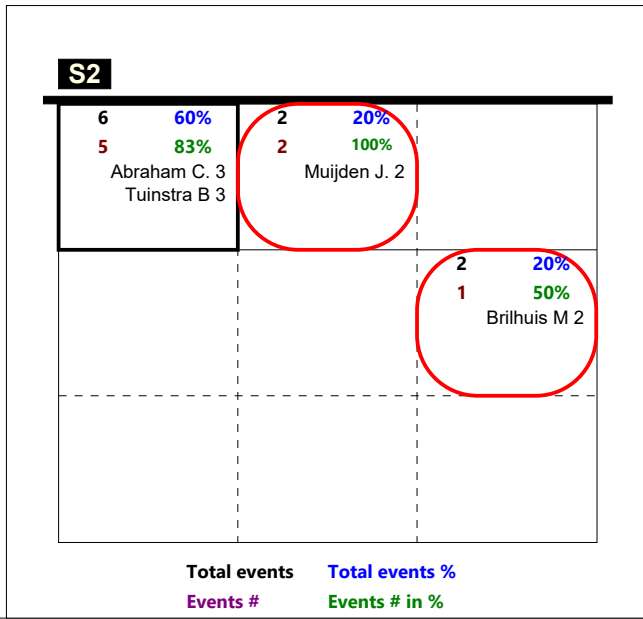

Setter in 2

Distribution after reception # + !

Attack after reception # + !

Total Analysis by Players

Netherlands | Player d

Player	Skill	Type	S	Ind	*E%	Tot	=	%	BP	pS	/	%	BP	pS	-	%	!	%	+	%	#	%	BP	pS
Team	Reception		2	.	-18%	22	3	14%	3	.	3	14%	.	.	6	27%	8	36%	.	.	2	9%	.	.
1 LIBERO 1.				2	.	3	1	33%	1	1	33%	.	.	1	33%	.	.
2 BENNE N.				-2	-60%	5	1	20%	1	.	2	40%	.	.	1	20%	1	20%
3 NIJEBOER				-1	-25%	8	1	12%	1	.	1	12%	.	.	4	50%	2	25%
4 ABRAHAM				.	.	2	1	50%	1	50%
7 TUINSTR				.	.	1	1	100%
8 LUINI L.				5	50%	2	1	50%	.	.	1	50%	.	.
9 SOLKEMA				.	.	1	1	100%

Distribution after dig

Attack after dig