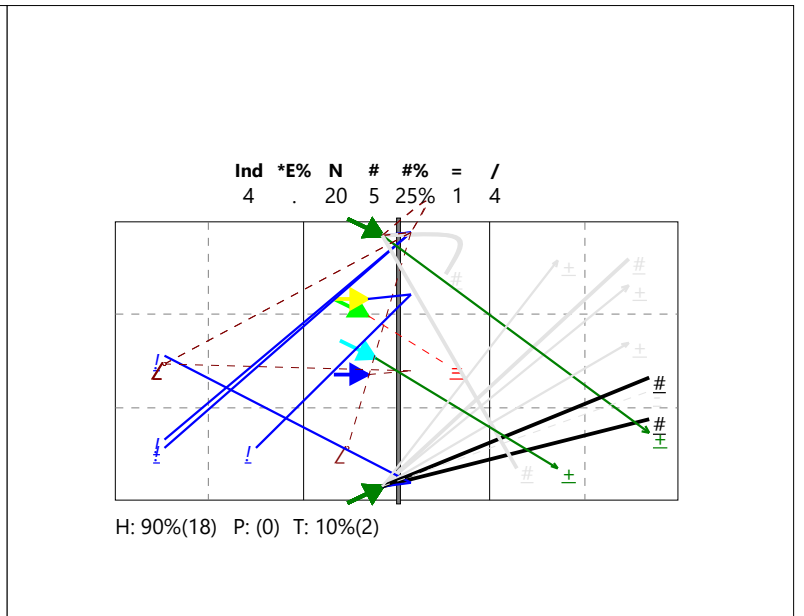

Setter in 1

Distribution after reception # + !

Attack after reception # + !

Total Analysis by Players

Netherlands | Player d

Player	Skill	Type	S	Ind	*E%	Tot	=	%	BP	pS	/	%	BP	pS	-	%	!	%	+	%	#	%	BP	pS
Team	Reception		1	.	-9%	34	3	9%	3	.	6	18%	.	.	5	15%	14	41%	5	15%	1	3%	.	.
1 LIBERO 1.				.	.	2	2	100%
2 BENNE N.				3	25%	4	1	25%	1	25%	2	50%
3 NIJEBOER				.	.	8	1	12%	7	88%
4 ABRAHAM				.	-22%	9	1	11%	1	.	3	33%	.	.	1	11%	2	22%	2	22%
7 TUINSTR				.	-33%	6	1	17%	1	.	2	33%	2	33%	.	.	1	17%	.	.
8 LUINI L.				.	.	5	1	20%	1	3	60%	.	.	1	20%

Distribution after dig

Attack after dig