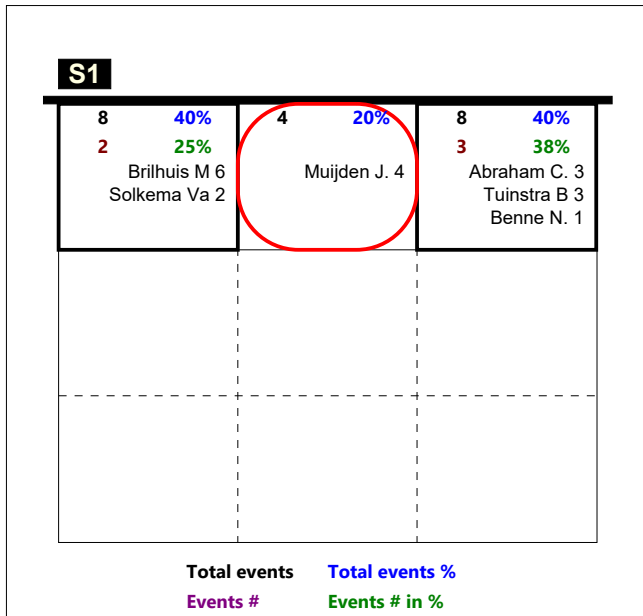

Setter in 1

Distribution after reception # + !

Attack after reception # + !

Total Analysis by Players

Netherlands | Player d

Player	Skill	Type	S	Ind	*E%	Tot	=	%	BP	pS	/	%	BP	pS	-	%	!	%	+	%	#	%	BP	pS
Team	Reception		1	.	-9%	34	3	9%	3	.	6	18%	.	.	5	15%	14	41%	5	15%	1	3%	.	.
1 LIBERO 1.				.	.	2	2	100%
2 BENNE N.				3	25%	4	1	25%	1	25%	2	50%
3 NIJEBOER				.	.	8	1	12%	7	88%
4 ABRAHAM				.	-22%	9	1	11%	1	.	3	33%	.	.	1	11%	2	22%	2	22%
7 TUINSTR				.	-33%	6	1	17%	1	.	2	33%	2	33%	.	.	1	17%	.	.
8 LUINI L.				.	.	5	1	20%	1	3	60%	.	.	1	20%

Distribution after dig

Attack after dig