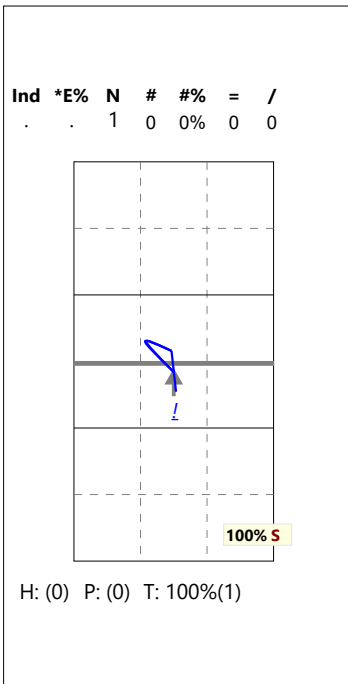

# NAHRÁVAČ, SETTER - 5 DAM

Distribution after reception - # + !

## Setter tip

Distribution after reception - negative -