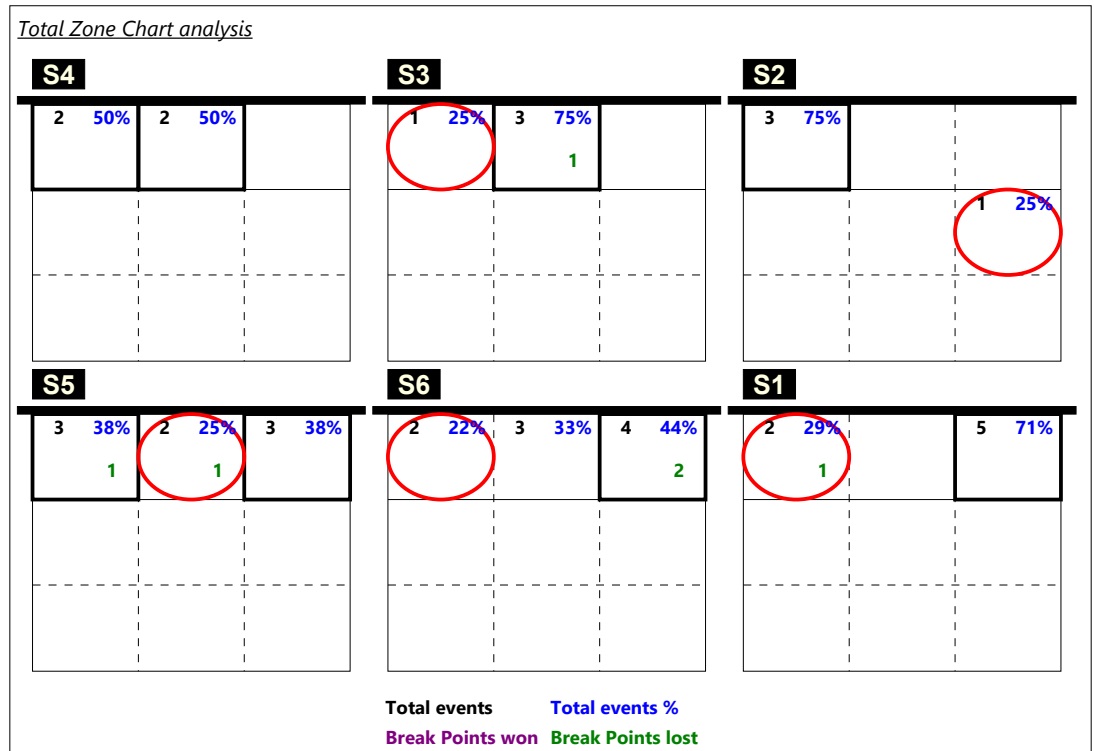

# NAHRÁVAČ, SETTER - 5 DAM

Distribution after reception - # + !

## Setter tip

Distribution after reception - negative -