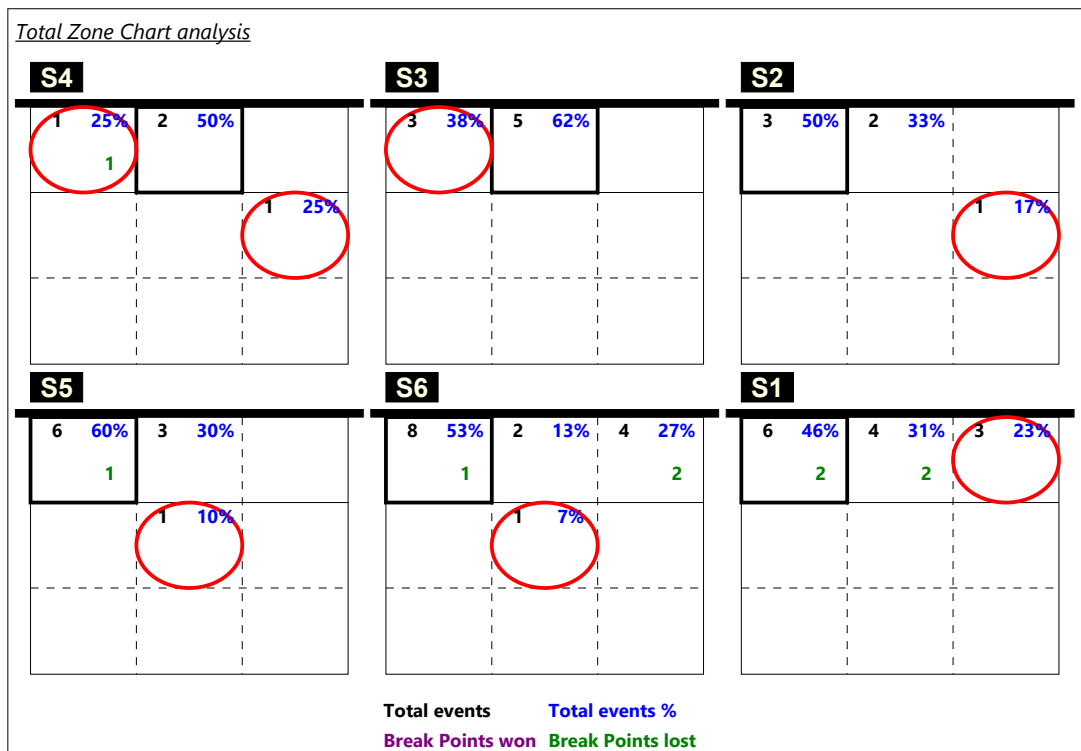

NAHRÁVAČ, SETTER - 12 BERKHOUT

Distribution after reception - # + !

Setter tip

Distribution after reception - negative -