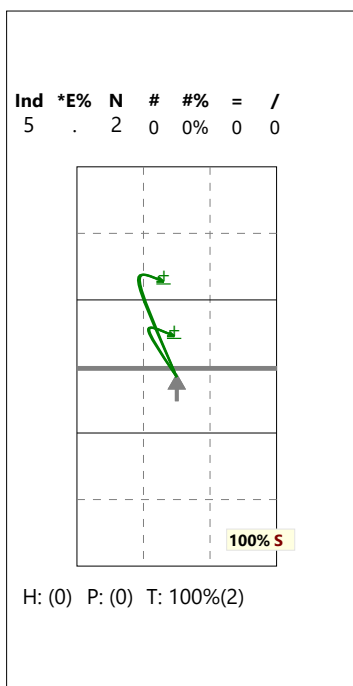

NAHRÁVAČ, SETTER - 12 BERKHOUT

Distribution after reception - # + !

Setter tip

Distribution after reception - negative -