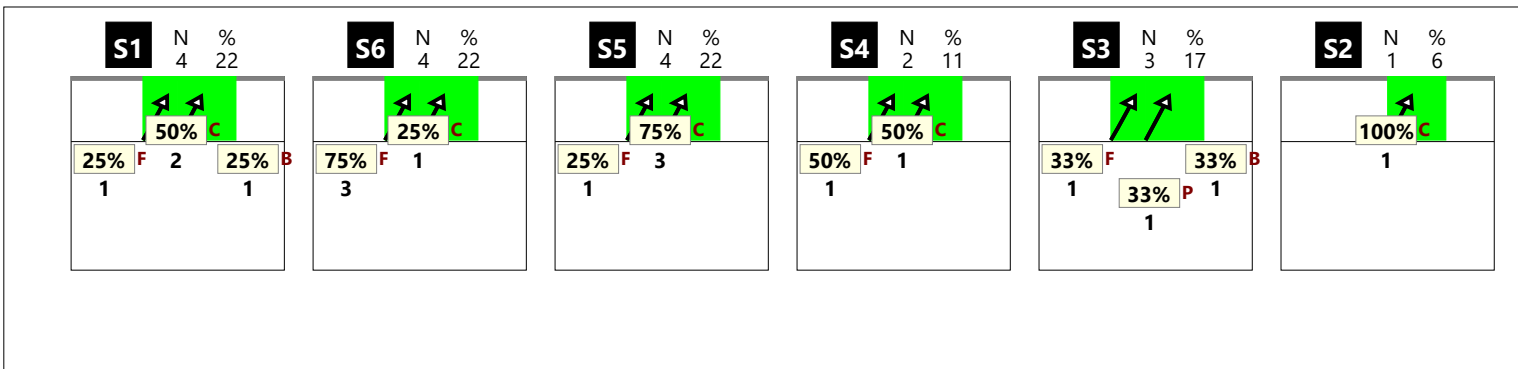

Print Composition - 26 - Chiamata 1 totale (classica + centro rete) su #, + e !

SLOVAKIA	1	14	25	14	23	76	06/24/2016	World League	Pool D2
NETHERLANDS 2016	3	25	21	25	25	96	17.00.00	Bratislava(Slovakia)	

RICEZIONE TOTALE CHIAMATA 1 totale (K1 + KH)