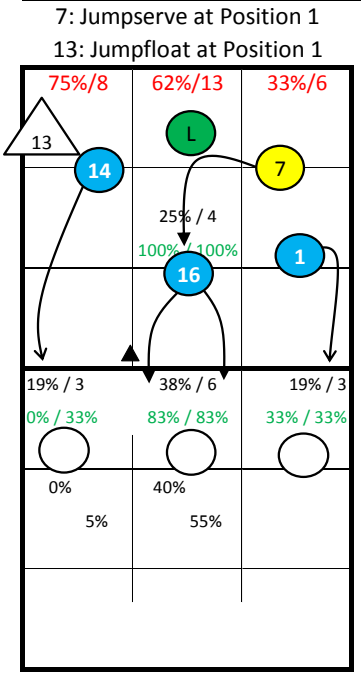

Roster

| | |
|---------------|-----|
| 1 SHIMIZU | Opp |
| 6 UCHIYAMA | Set |
| 7 KOSHIKAWA | Out |
| 8 TSUBAKIYAMA | Opp |
| 11 YANAGIDA | Out |
| 13 FUKATSU | Set |
| 14 ISHIKAWA | Out |
| 16 DEKITA | MB |
| 17 NAGANO | Lib |
| 18 YONEYAMA | Out |
| 19 FUSHIMI | MB |
| 21 YAMAUCHI | MB |

JAPAN -

S1

S6

S5

| |
|----|
| |
| |
| S1 |
| |
| |
| S6 |
| |
| |
| S5 |

Starting Lineup:

Rotation:

Ser: S1
Rec: S2