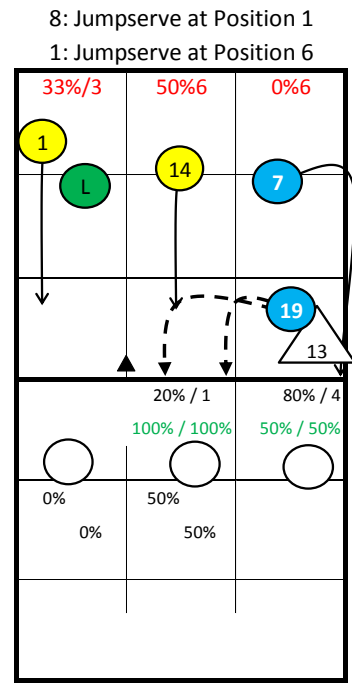

Roster

1 SHIMIZU	Opp
6 UCHIYAMA	Set
7 KOSHIKAWA	Out
8 TSUBAKIYAMA	Opp
11 YANAGIDA	Out
13 FUKATSU	Set
14 ISHIKAWA	Out
16 DEKITA	MB
17 NAGANO	Lib
18 YONEYAMA	Out
19 FUSHIMI	MB
21 YAMAUCHI	MB

JAPAN -

S1
S6
S5

Starting Lineup:

Rotation:

Ser: S1
Rec: S2

S4

S4
S3
S2