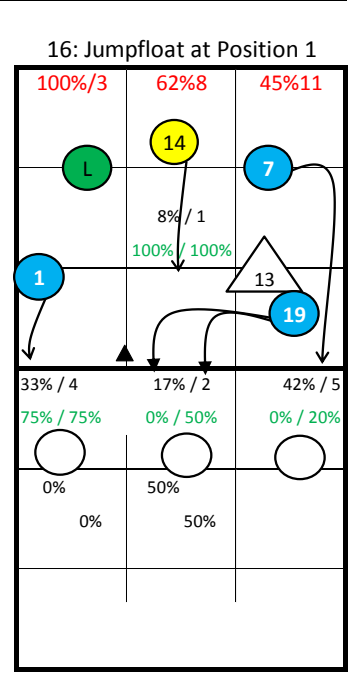

Roster

| | |
|---------------|-----|
| 1 SHIMIZU | Opp |
| 6 UCHIYAMA | Set |
| 7 KOSHIKAWA | Out |
| 8 TSUBAKIYAMA | Opp |
| 11 YANAGIDA | Out |
| 13 FUKATSU | Set |
| 14 ISHIKAWA | Out |
| 16 DEKITA | MB |
| 17 NAGANO | Lib |
| 18 YONEYAMA | Out |
| 19 FUSHIMI | MB |
| 21 YAMAUCHI | MB |

JAPAN -

S1

S6

S5

| |
|----|
| |
| |
| S1 |
| |
| |
| S6 |
| |
| |
| S5 |

Starting Lineup:

Rotation:

Ser: S1
Rec: S2