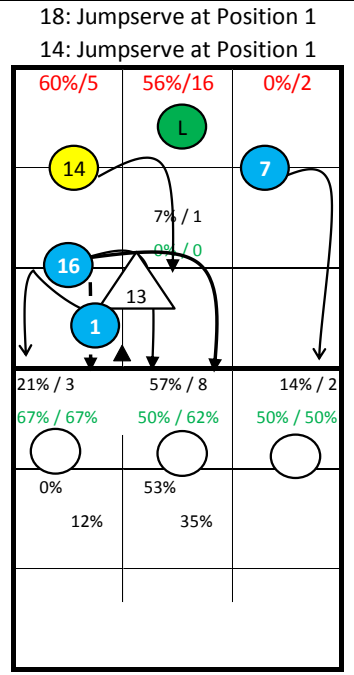

Roster

| | |
|---------------|-----|
| 1 SHIMIZU | Opp |
| 6 UCHIYAMA | Set |
| 7 KOSHIKAWA | Out |
| 8 TSUBAKIYAMA | Opp |
| 11 YANAGIDA | Out |
| 13 FUKATSU | Set |
| 14 ISHIKAWA | Out |
| 16 DEKITA | MB |
| 17 NAGANO | Lib |
| 18 YONEYAMA | Out |
| 19 FUSHIMI | MB |
| 21 YAMAUCHI | MB |

JAPAN -

S1

S6

S5

| |
|----|
| |
| |
| S1 |
| |
| |
| S6 |
| |
| |
| S5 |

Starting Lineup:

Rotation:

Ser: S1
Rec: S2