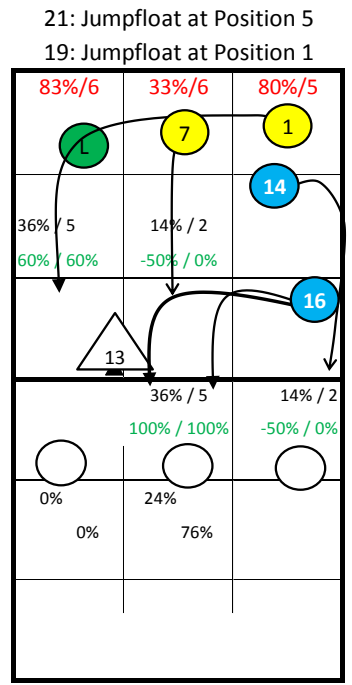

Roster

| | |
|---------------|-----|
| 1 SHIMIZU | Opp |
| 6 UCHIYAMA | Set |
| 7 KOSHIKAWA | Out |
| 8 TSUBAKIYAMA | Opp |
| 11 YANAGIDA | Out |
| 13 FUKATSU | Set |
| 14 ISHIKAWA | Out |
| 16 DEKITA | MB |
| 17 NAGANO | Lib |
| 18 YONEYAMA | Out |
| 19 FUSHIMI | MB |
| 21 YAMAUCHI | MB |

JAPAN -

S1

S6

S5

| |
|----|
| |
| |
| S1 |
| |
| |
| S6 |
| |
| |
| S5 |

Starting Lineup:

Rotation:

Ser: S1
Rec: S2