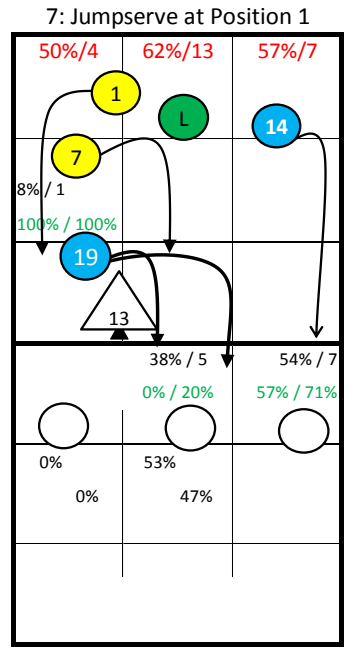

Roster

1 SHIMIZU	Opp
6 UCHIYAMA	Set
7 KOSHIKAWA	Out
8 TSUBAKIYAMA	Opp
11 YANAGIDA	Out
13 FUKATSU	Set
14 ISHIKAWA	Out
16 DEKITA	MB
17 NAGANO	Lib
18 YONEYAMA	Out
19 FUSHIMI	MB
21 YAMAUCHI	MB

JAPAN -

S1
S6
S5

Starting Lineup:

Rotation:

Ser: S1
Rec: S2

S3

S4
S3
S2