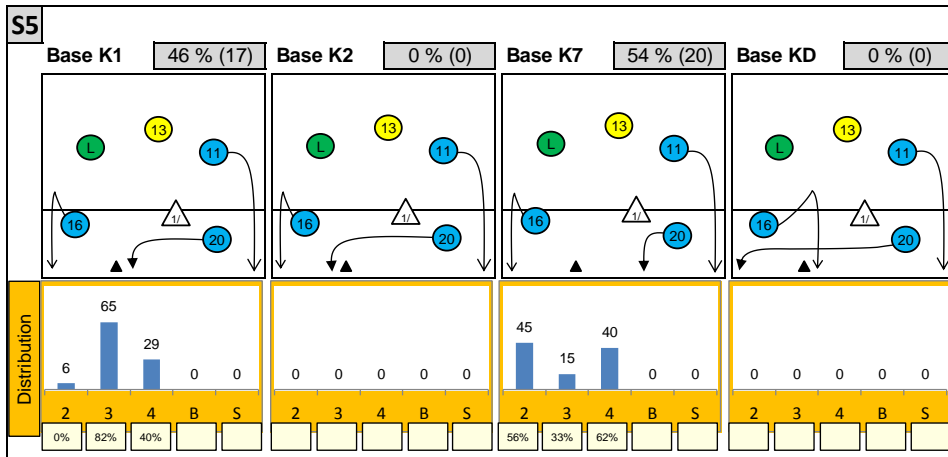

Attackdistribution depending on Settercalls - NETHERLANDS 2014

2: Attack of Opposite

3: Attack of Middleblocker

4: Attack of Outside

B: Attack of Backrow

S: Attack of Setter

xx%: Efficiency of Attacks (-100% to +100%)