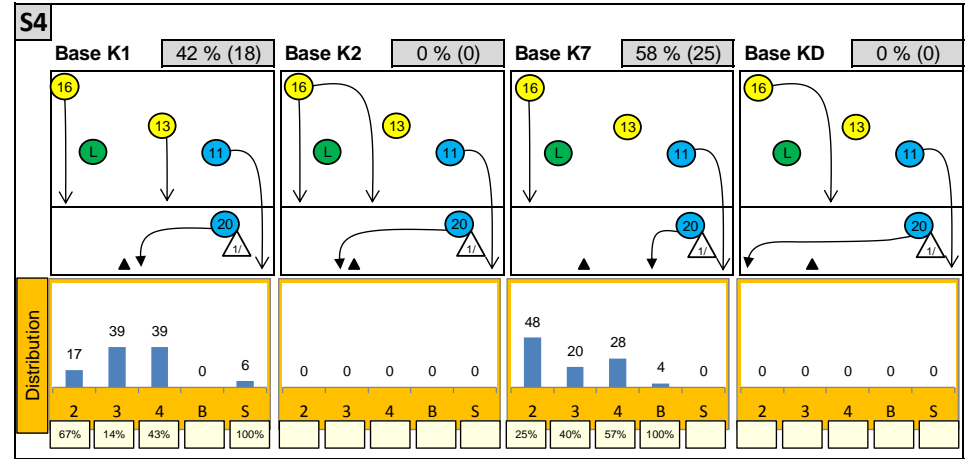

Attackdistribution depending on Settercalls - NETHERLANDS 2014

2: Attack of Opposite

3: Attack of Middleblocker

4: Attack of Outside

B: Attack of Backrow

S: Attack of Setter

xx%: Efficiency of Attacks (-100% to +100%)