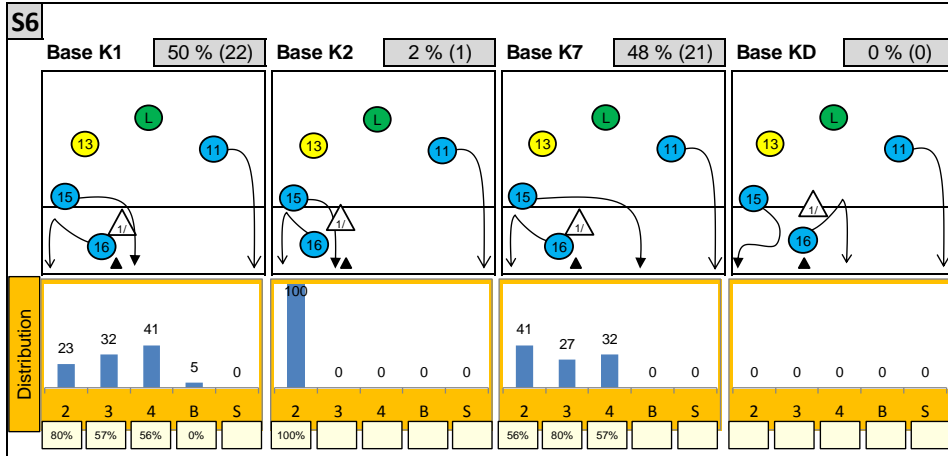

Attackdistribution depending on Settercalls - NETHERLANDS 2014

2: Attack of Opposite

3: Attack of Middleblocker

4: Attack of Outside

B: Attack of Backrow

S: Attack of Setter

xx%: Efficiency of Attacks (-100% to +100%)