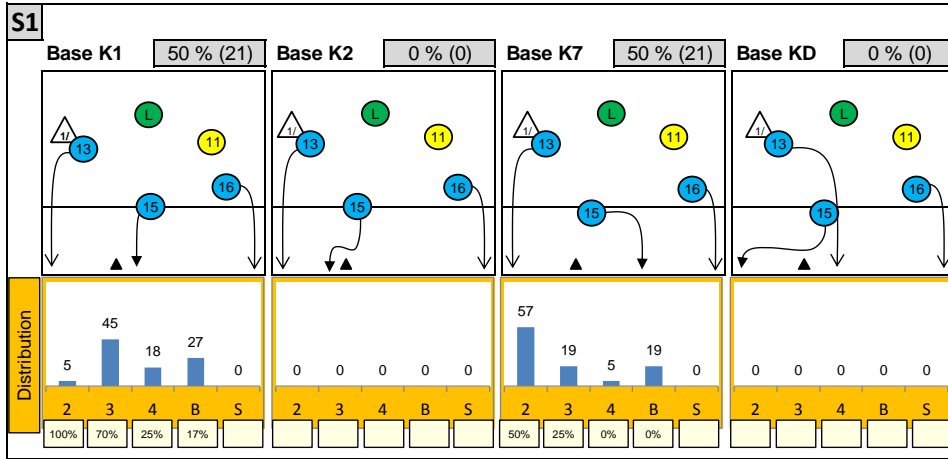

Attackdistribution depending on Settercalls - NETHERLANDS 2014

2: Attack of Opposite

3: Attack of Middleblocker

4: Attack of Outside

B: Attack of Backrow

S: Attack of Setter

xx%: Efficiency of Attacks (-100% to +100%)