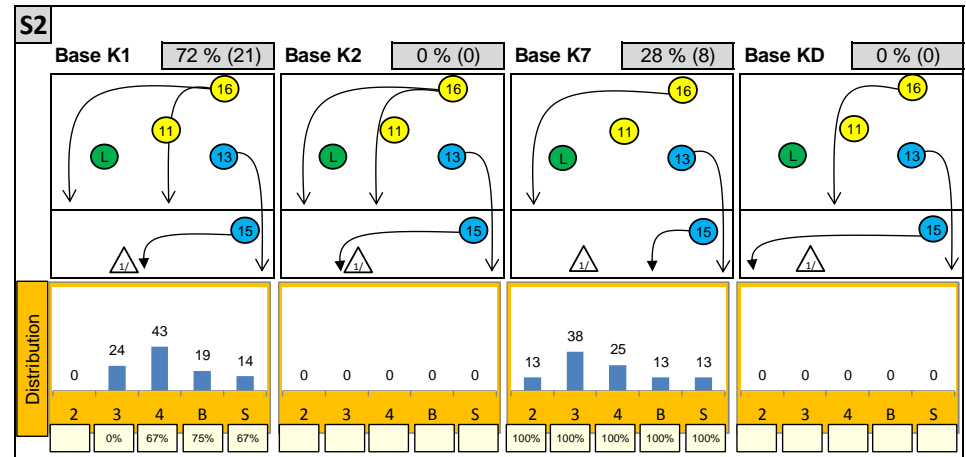

Attackdistribution depending on Settercalls - NETHERLANDS 2014

2: Attack of Opposite

3: Attack of Middleblocker

4: Attack of Outside

B: Attack of Backrow

S: Attack of Setter

xx%: Efficiency of Attacks (-100% to +100%)