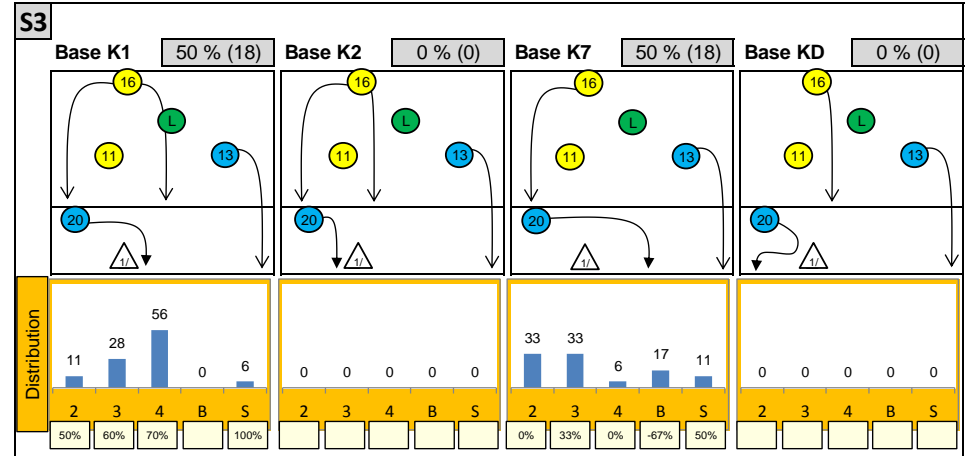

Attackdistribution depending on Settercalls - NETHERLANDS 2014

2: Attack of Opposite

3: Attack of Middleblocker

4: Attack of Outside

B: Attack of Backrow

S: Attack of Setter

xx%: Efficiency of Attacks (-100% to +100%)