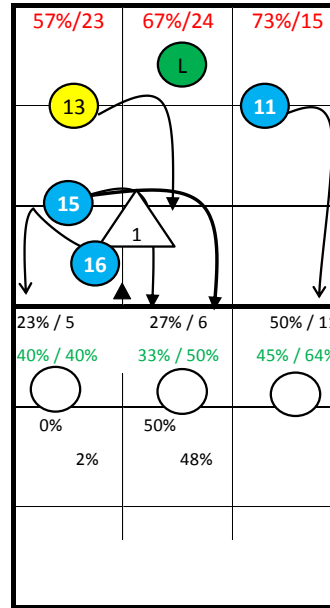

Roster

1 ABDELAZIZ	Set
2 HARSKAMP van	Set
4 HORST ter	Out
7 JORNA	Lib
8 BEMMELEN van	MB
9 GOMMANS	Out
10 RAUWERDINK	Out
11 KOOY	Out
13 GARDEREN van	Out
15 KOELEWIJN	MB
16 OVERBEEKE	Opp
17 PARKINSON	MB
18 ANDRINGA	Out
20 DIEFENBACH	MB

NETHERLANDS 2014 -

2: Jumpfloat at Position 1
1: Jumpserve at Position 1

S1

4: Jumpserve at Position 1
13: Jumpserve at Position 1

S6

15: Jumpfloat at Position 5

S5

S1

S6

S5

S4

S3

S2

Starting Lineup:

Rotation:

Ser: S1
Rec: S2