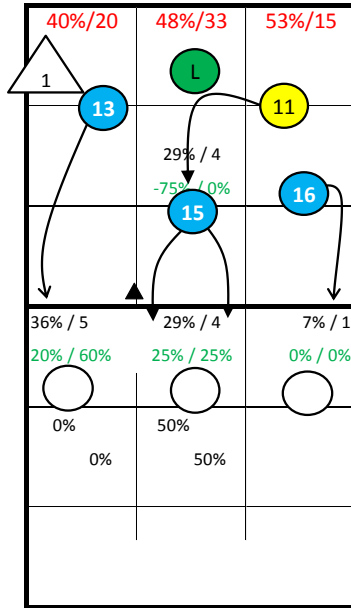

Roster

1 ABDELAZIZ	Set
2 HARSKAMP van	Set
4 HORST ter	Out
7 JORNA	Lib
8 BEMMELEN van	MB
9 GOMMANS	Out
10 RAUWERDINK	Out
11 KOOY	Out
13 GARDEREN van	Out
15 KOELEWIJN	MB
16 OVERBEEKE	Opp
17 PARKINSON	MB
18 ANDRINGA	Out
20 DIEFENBACH	MB

NETHERLANDS 2014 -

2: Jumpfloat at Position 1
1: Jumpserve at Position 1

S1

4: Jumpserve at Position 1
13: Jumpserve at Position 1

S6

15: Jumpfloat at Position 5

S5

S1

S6

S5

S4

S3

S2

Starting Lineup:

Rotation:

Ser: S1
Rec: S2