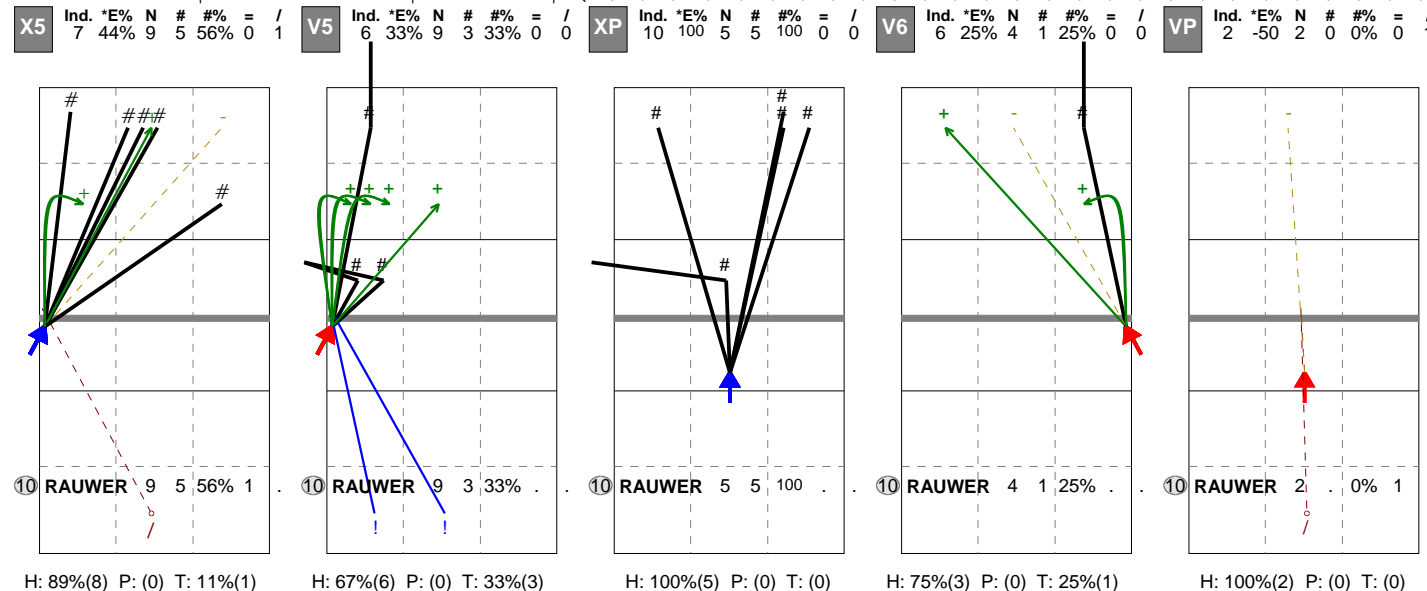

Total Direction Chart analysis

NETHERLANDS 2014 | 10 RAUWERDINK | Atk after Rec | (XF,X2,X1,XM,XG,XC,X7,PP,X9,XT,X3,X4,XB,XP,XR,X5,X0,X6,X8,CB,CF,CD,C5,C0,C6,C8,V5,V

Total Direction Chart analysis

NETHERLANDS 2014 | 10 RAUWERDINK | Transition | (XF,X2,X1,XM,XG,XC,X7,PP,X9,XT,X3,X4,XB,XP,XR,X5,X0,X6,X8,CB,CF,CD,C5,C0,C6,C8,V5,V0,V6,

Ind. *E% N # #% = / 3 31% 35 7 20% 0 / 0	Ind. *E% N # #% = / 3 34% 29 0 0% 0 / 0	Ind. *E% N # #% = / 4 . 1 0 0% 0 / 0
---	--	---