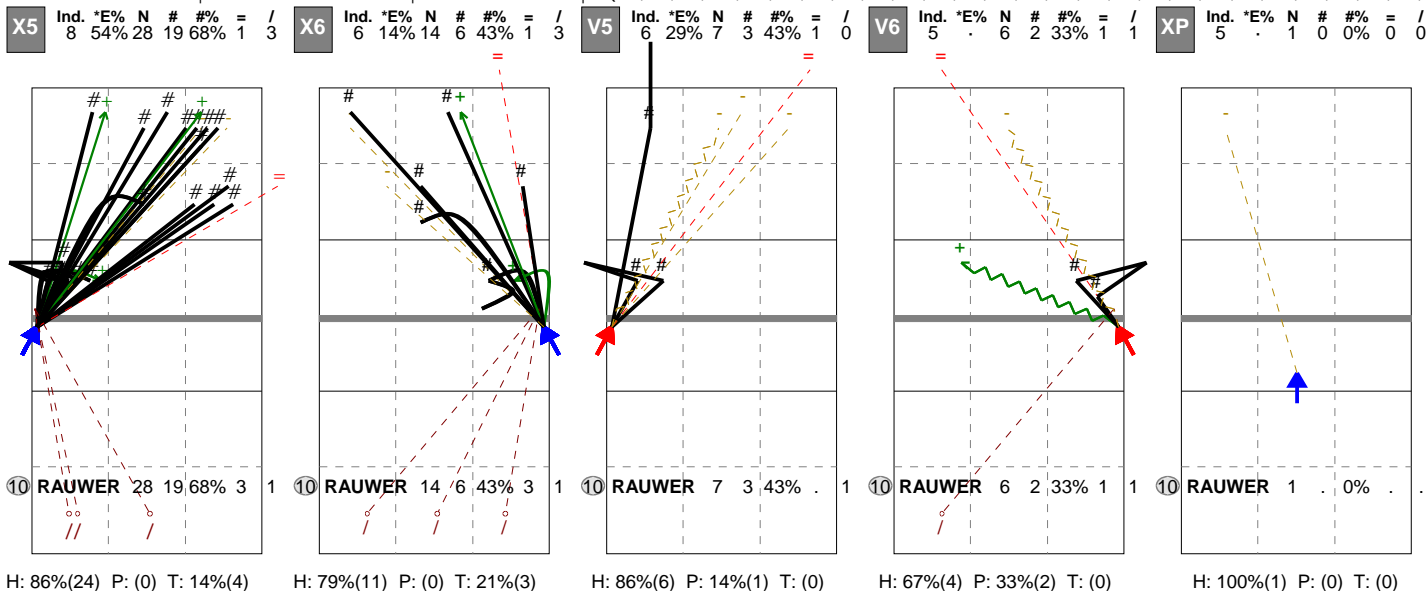

Total Direction Chart analysis

NETHERLANDS 2014 | 10 RAUWERDINK | Atk after Rec | (XF,X2,X1,XM,XG,XC,X7,PP,X9,XT,X3,X4,XB,XP,XR,X5,X0,X6,X8,CB,CF,CD,C5,C0,C6,C8,V5,V

Total Direction Chart analysis

NETHERLANDS 2014 | 10 RAUWERDINK | Transition | (XF,X2,X1,XM,XG,XC,X7,PP,X9,XT,X3,X4,XB,XP,XR,X5,X0,X6,X8,CB,CF,CD,C5,C0,C6,C8,V5,V0,V6,

Ind. *E% N # #% = / 3 31% 35 7 20% 0 / 0	Ind. *E% N # #% = / 3 34% 29 0 0% 0 / 0	Ind. *E% N # #% = / 4 . 1 0 0% 0 / 0
---	--	---