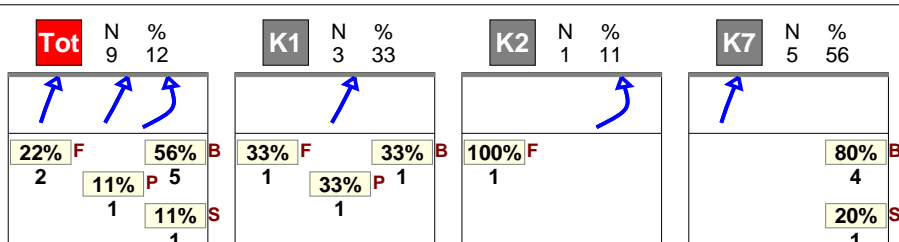

Selected match: (8) CZE, CZE, NED14, NED14, KOR14, KOR14, NED14, NED14

Analysis selection

PORTUGAL 2014 | 8 Tiago | Set | Rotation detail | OR[*~R~#,1][*~R~+,1]

S1

S6

S5

S4

S3