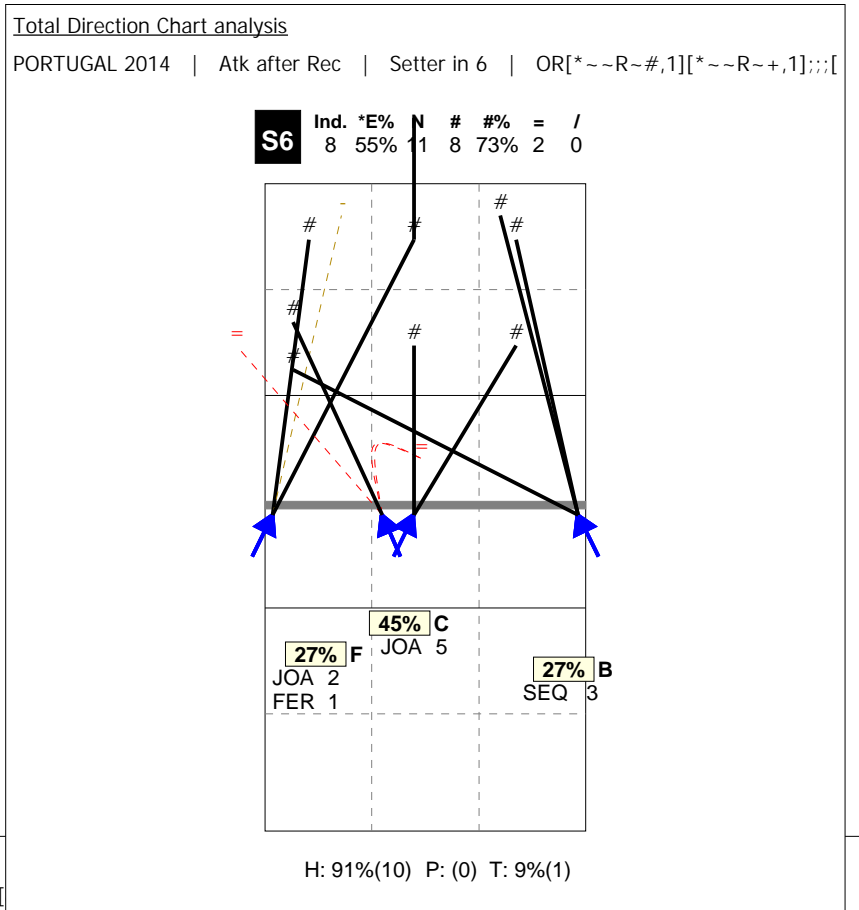

# S in 6

PORTUGAL 2014 | Player detail | Reception | Setter in 6 | :::

Player	Skill	Type	S	Set	Ind	*E%	Tot	=	%	BP	pS	/	%	BP	pS	-	%	!	%	+	%	#	%	BP	pS
Team	Reception		6		2	33%	33	4	12%	4	.	1	3%	1	.	6	18%	11	33%	3	9%	8	24%	.	.
6 FERREIRA					3	43%	7	1	14%	1	.	.	.	.	.	1	14%	2	29%	2	29%	1	14%	.	.
7 Ivo					5	56%	9	1	11%	1	.	.	.	.	.	1	11%	2	22%	.	.	5	56%	.	.
11 JOAO					1	20%	10	1	10%	1	.	1	10%	1	.	2	20%	4	40%	1	10%	1	10%	.	.
12 JOAO					.	.	1	.	.	.	.	.	.	.	.	.	.	1	100%	.	.	.	.	.	.
21 VIEIRA					1	17%	6	1	17%	1	.	.	.	.	.	2	33%	2	33%	.	.	1	17%	.	.