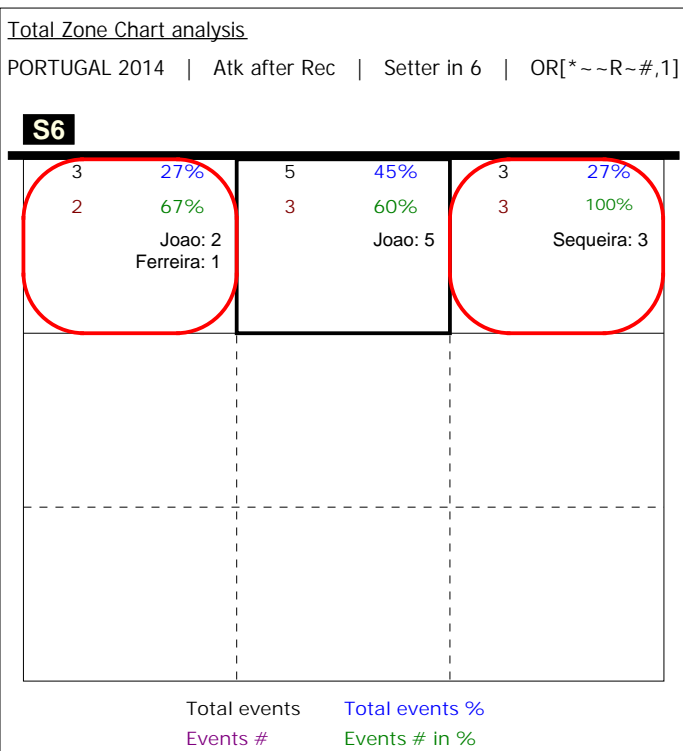

# S in 6

PORTUGAL 2014 | Player detail | Reception | Setter in 6 | :::

Player	Skill	Type	S	Set	Ind	*E%	Tot	=	%	BP	pS	/	%	BP	pS	-	%	!	%	+	%	#	%	BP	pS
Team	Reception		6		2	33%	33	4	12%	4	.	1	3%	1	.	6	18%	11	33%	3	9%	8	24%	.	.
6 FERREIRA					3	43%	7	1	14%	1	.	.	.	.	.	1	14%	2	29%	2	29%	1	14%	.	.
7 Ivo					5	56%	9	1	11%	1	.	.	.	.	.	1	11%	2	22%	.	.	5	56%	.	.
11 JOAO					1	20%	10	1	10%	1	.	1	10%	1	.	2	20%	4	40%	1	10%	1	10%	.	.
12 JOAO					.	.	1	.	.	.	.	.	.	.	.	.	.	1	100%	.	.	.	.	.	.
21 VIEIRA					1	17%	6	1	17%	1	.	.	.	.	.	2	33%	2	33%	.	.	1	17%	.	.